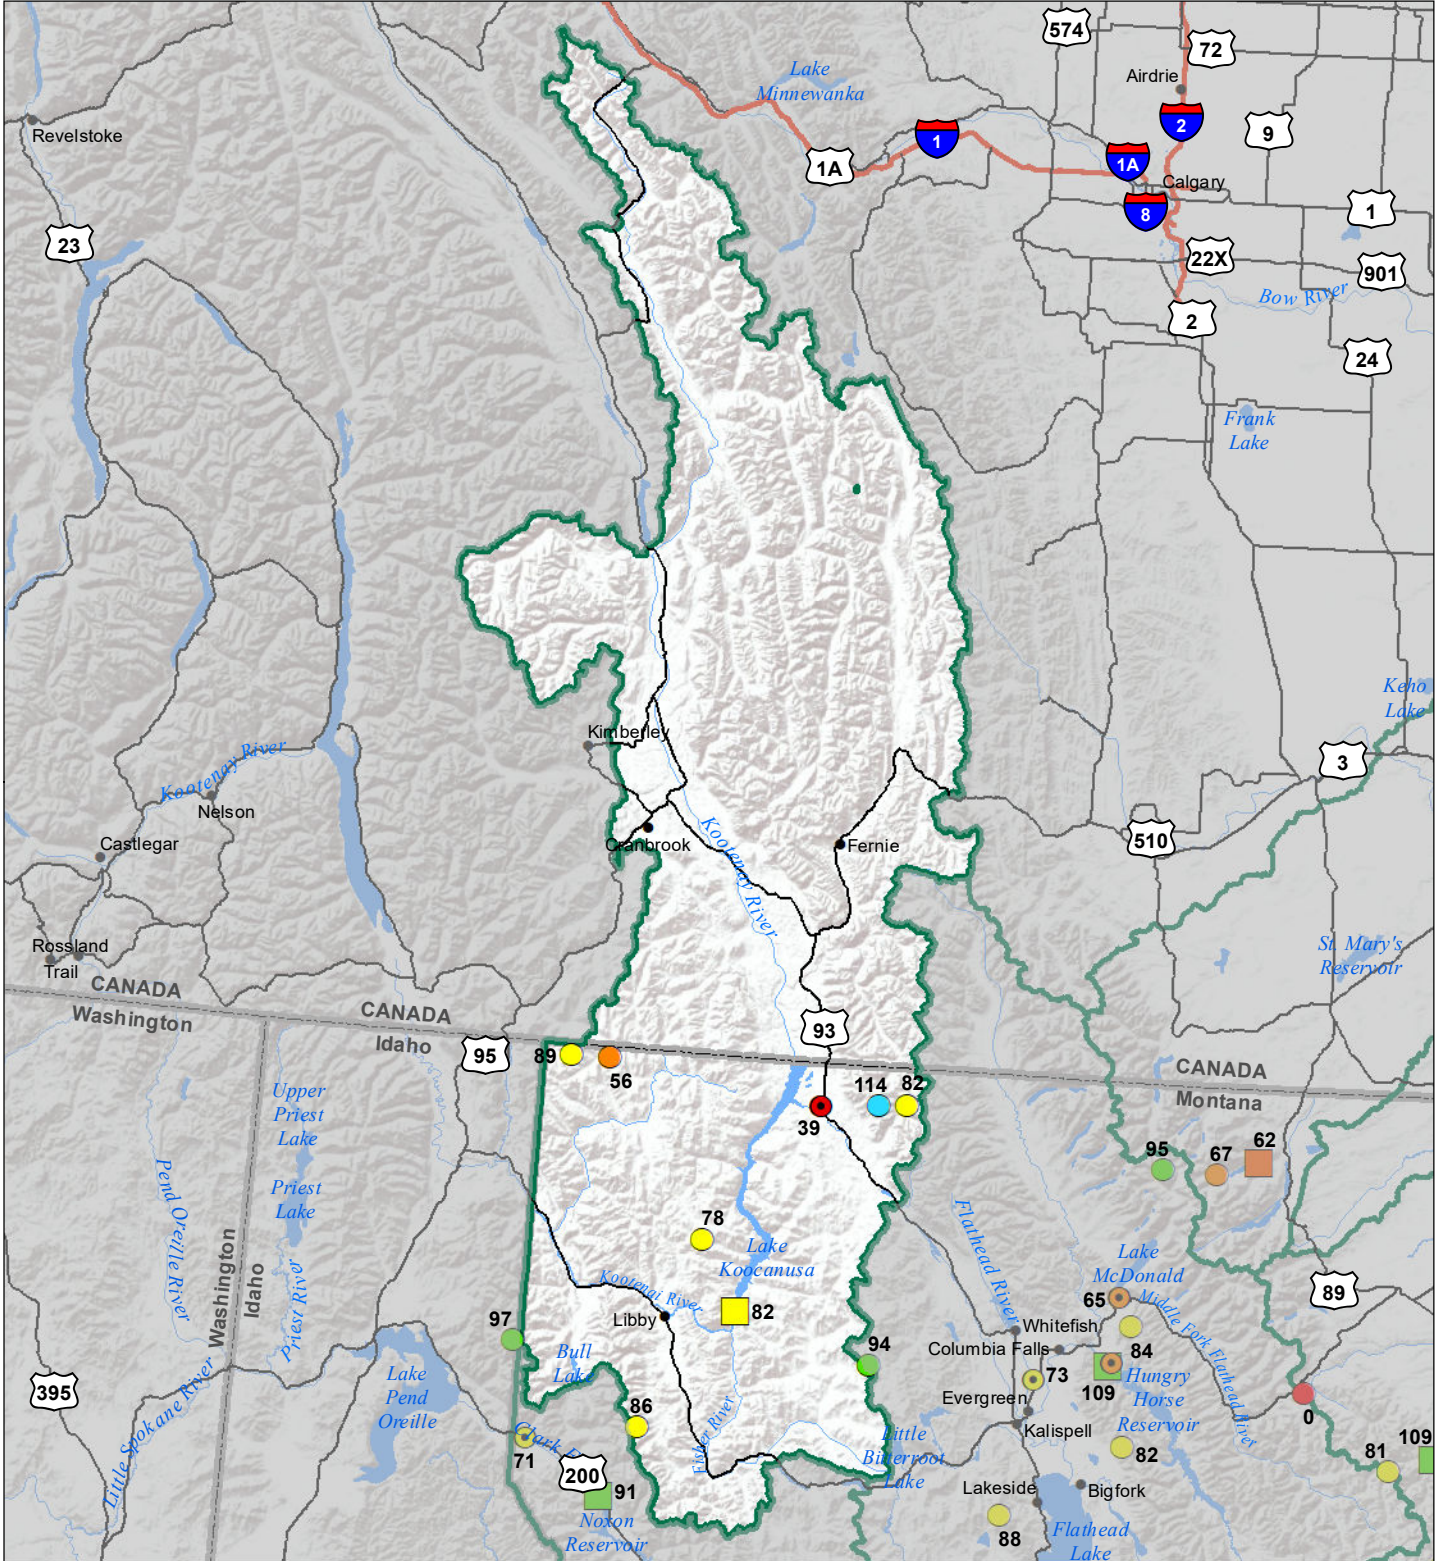

# Kootenai River Basin Monthly Precipitation and Reservoir Levels Percentage of Normal May 1, 2022 (April 1, 2022 - May 1, 2022)

### Precipitation Percent of Normal

#### SNOTEL

- > 150%
- 131 - 150%
- 111 - 130%
- 91 - 110%
- 71 - 90%
- 51 - 70%
- 1 - 50%