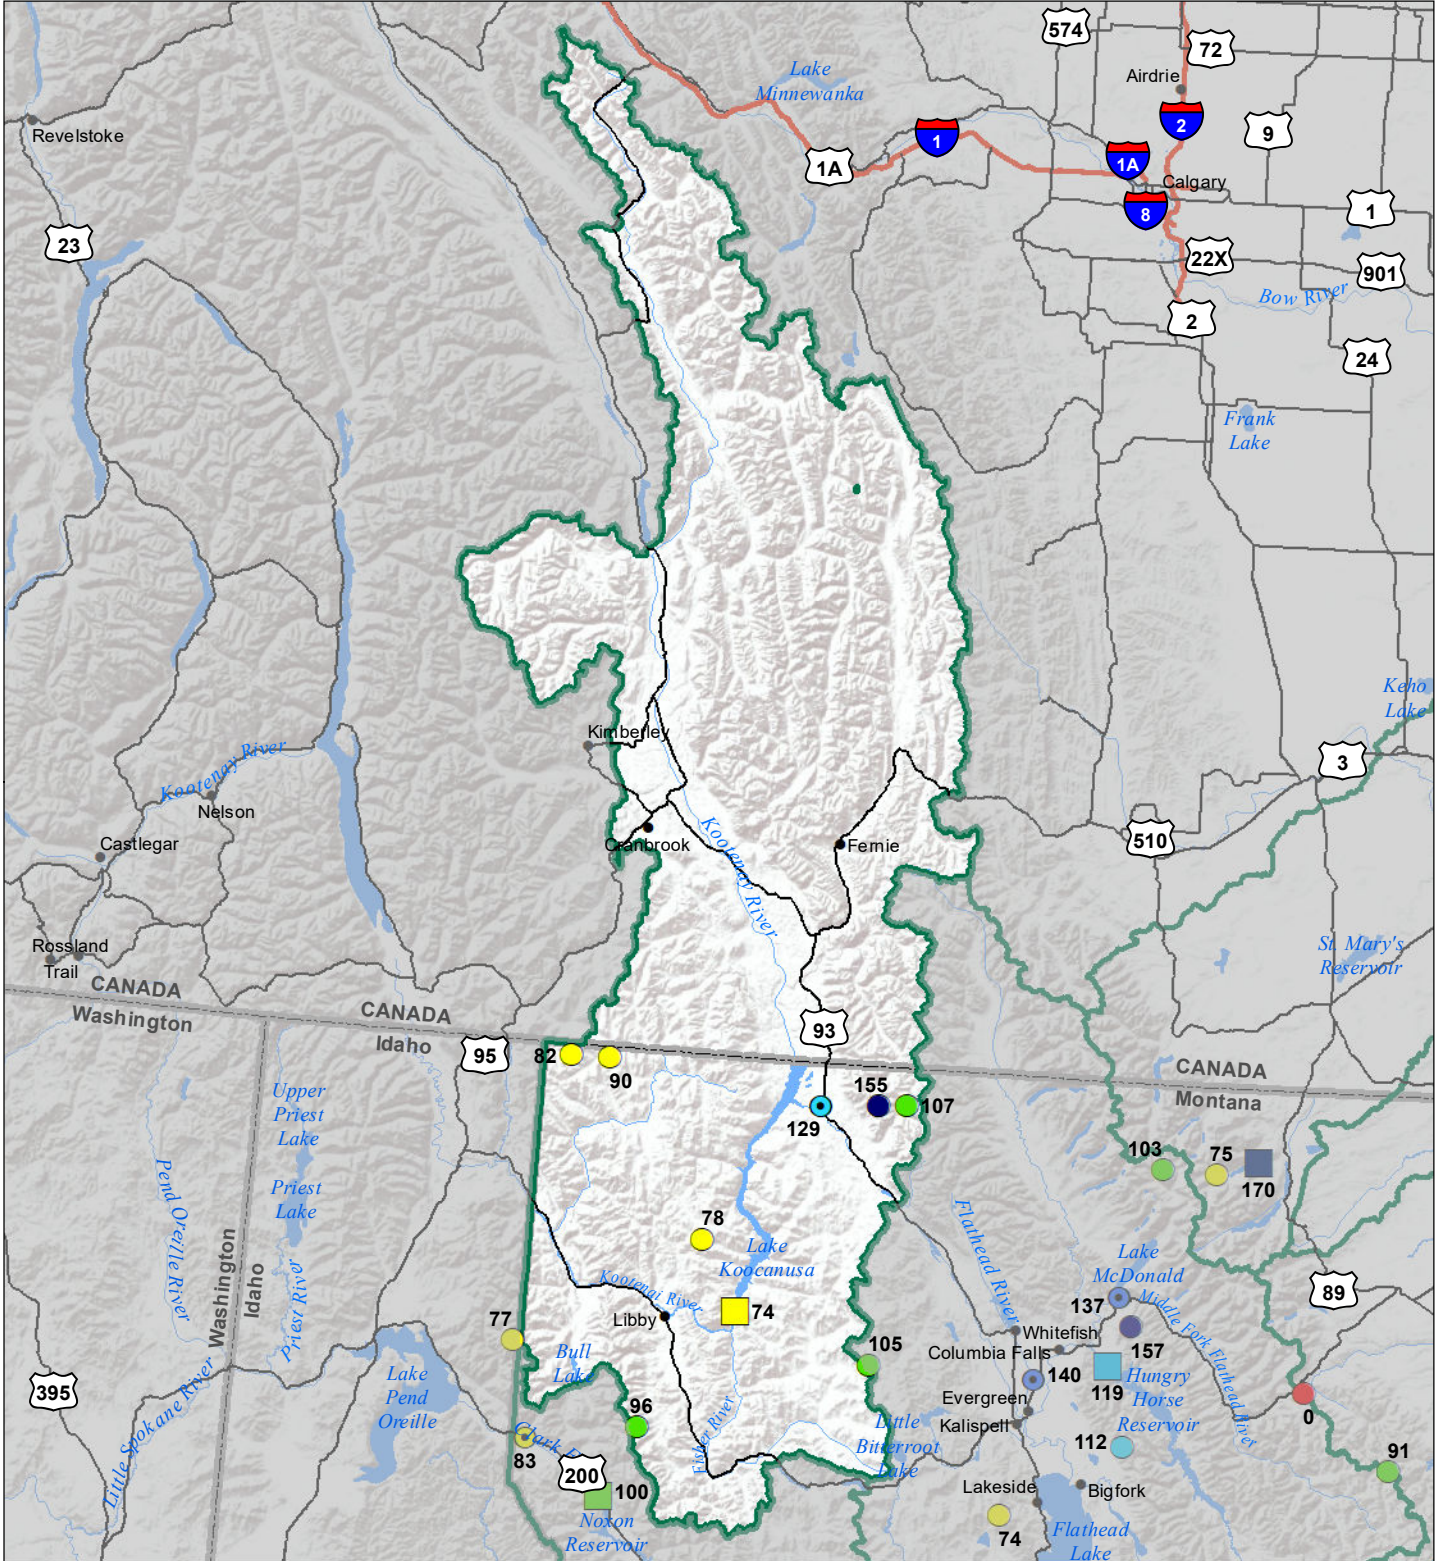

Kootenai River Basin Monthly Precipitation and Reservoir Levels Percentage of Normal March 1, 2022 (February 1, 2022 - March 1, 2022)

Precipitation Percent of Normal

SNOTEL

- > 150%
- 131 - 150%
- 111 - 130%
- 91 - 110%
- 71 - 90%
- 51 - 70%
- 1 - 50%

COOP/ACIS

- > 150%
- 131 - 150%
- 111 - 130%
- 91 - 110%
- 71 - 90%
- 51 - 70%
- 1 - 50%

Reservoirs Percent of Normal

- > 150%
- 131 - 150%
- 111 - 130%
- 91 - 110%
- 71 - 90%
- 51 - 70%
- 1 - 50%