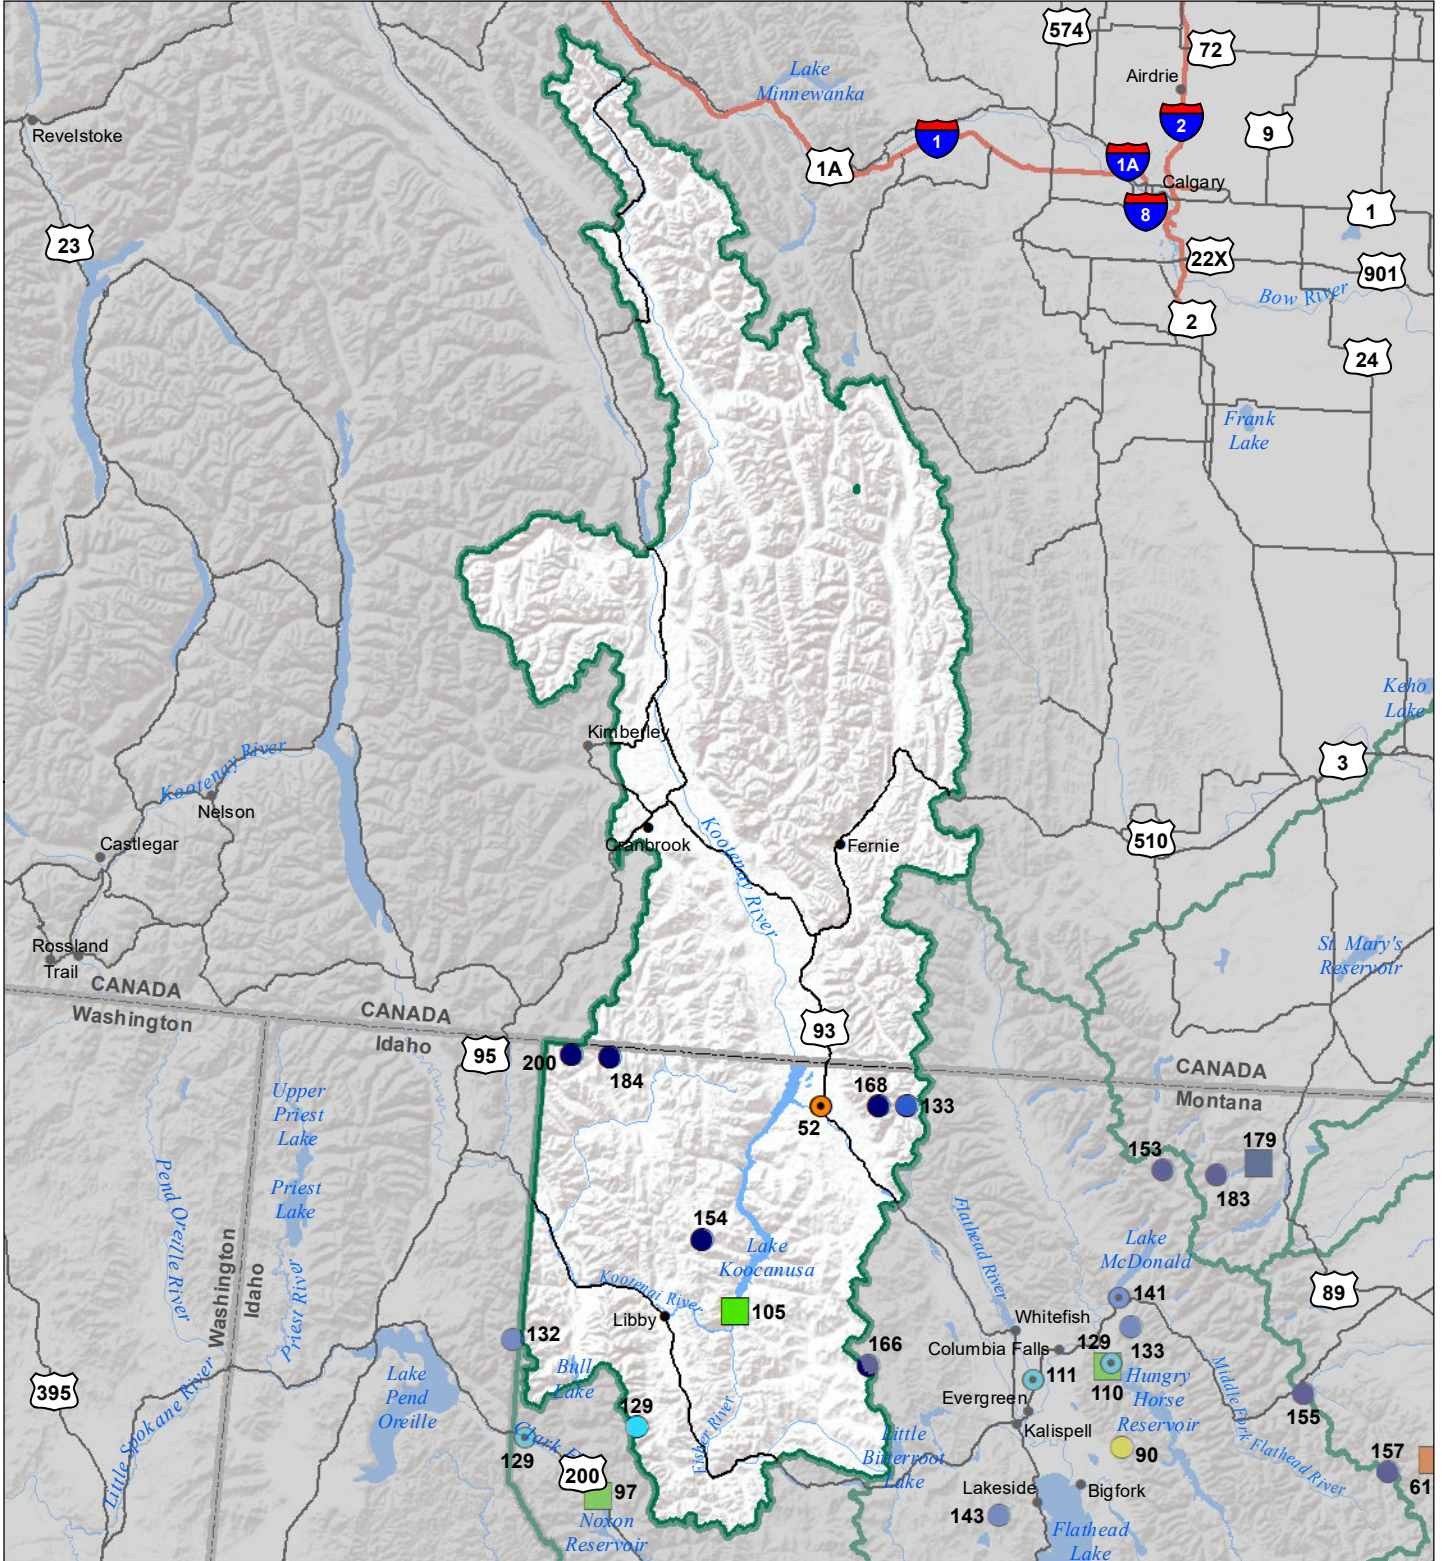

Kootenai River Basin Monthly Precipitation and Reservoir Levels Percentage of Normal January 1, 2022 (December 1, 2021 - January 1, 2022)

Precipitation Percent of Normal

SNOTEL		COOP/ACIS	
● > 150%	● 71 - 90%	● > 150%	● 71 - 90%
● 131 - 150%	● 51 - 70%	● 131 - 150%	● 51 - 70%
● 111 - 130%	● 1 - 50%	● 111 - 130%	● 1 - 50%
● 91 - 110%		● 91 - 110%	

Reservoirs Percent of Normal

■ > 150%
■ 131 - 150%
■ 111 - 130%
■ 91 - 110%
■ 71 - 90%
■ 51 - 70%
■ 1 - 50%