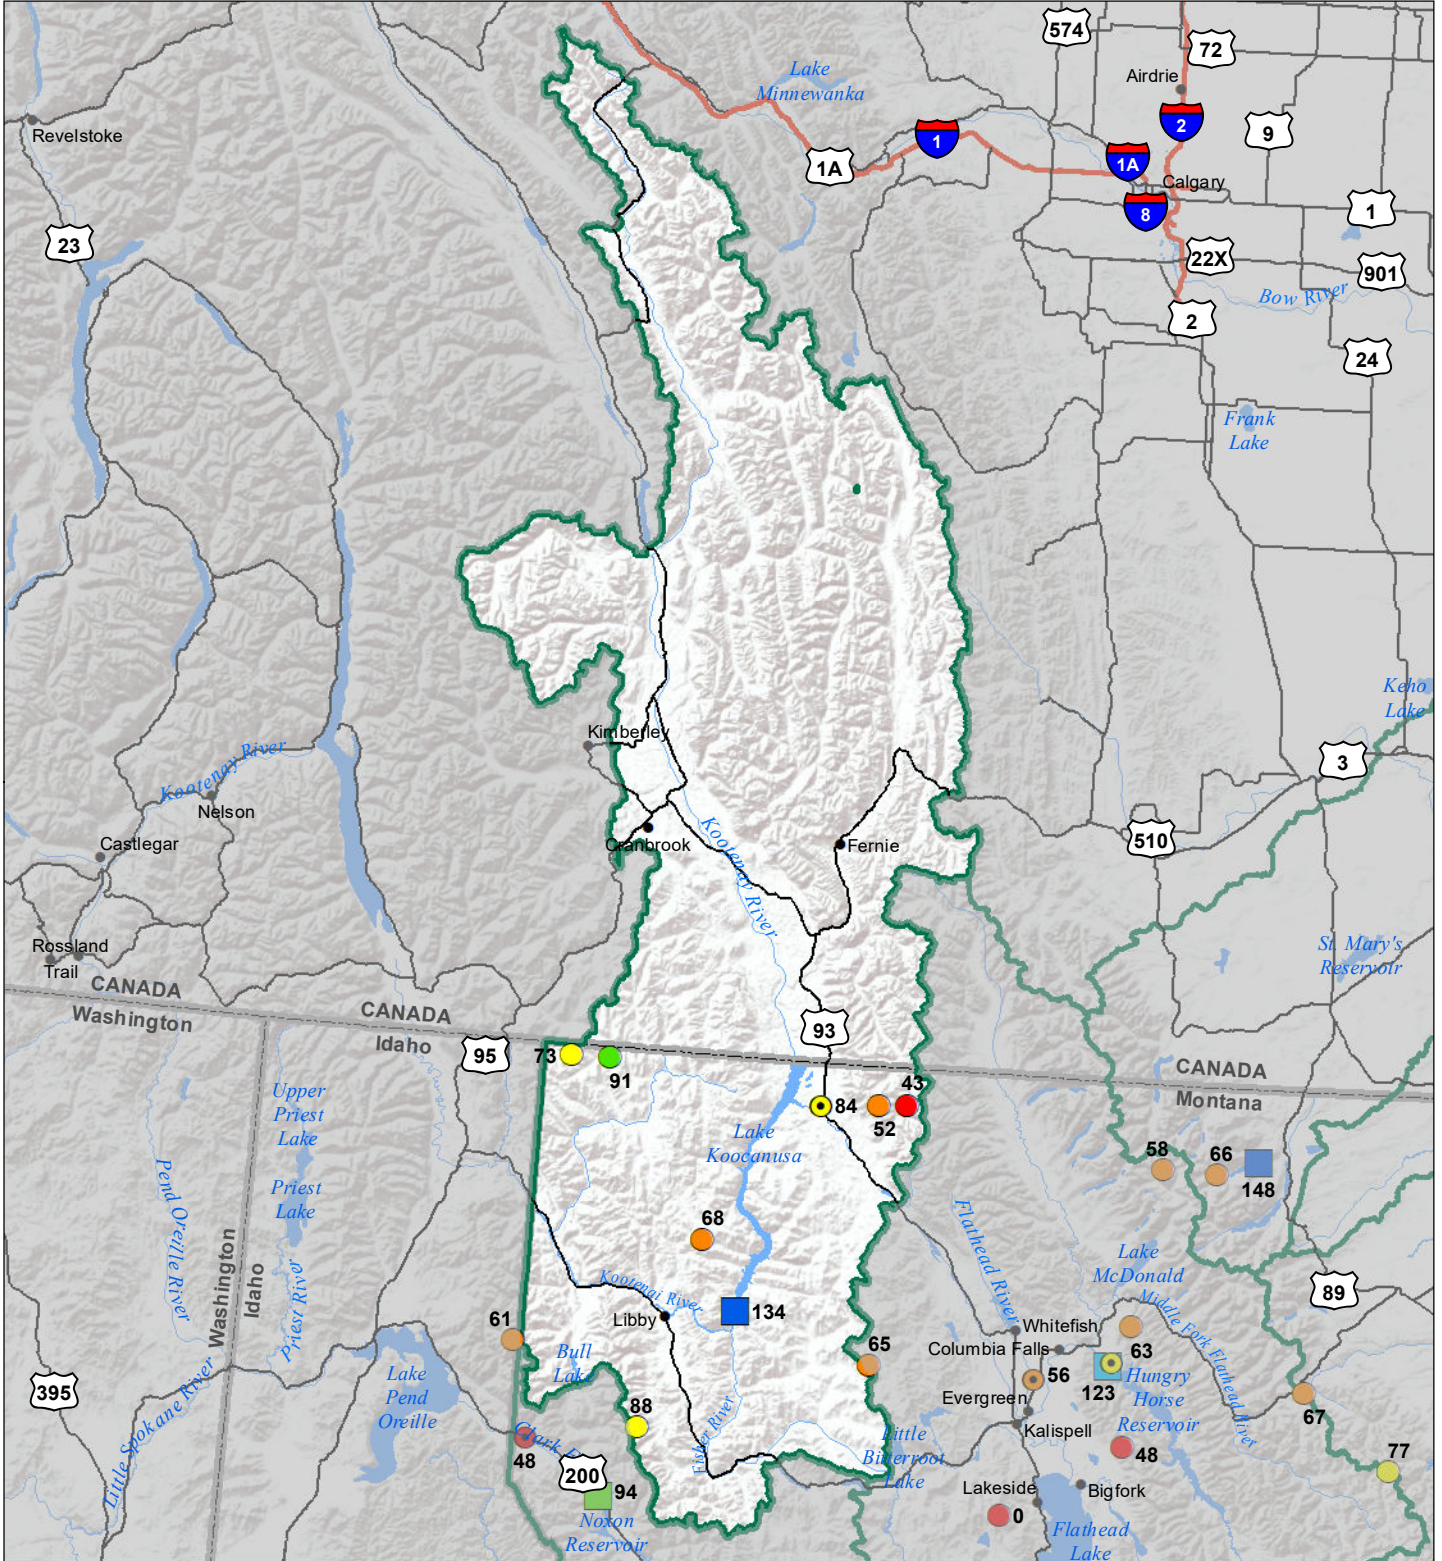

# Kootenai River Basin Monthly Precipitation and Reservoir Levels Percentage of Normal May 1, 2021 (April 1, 2021 - May 1, 2021)

### Precipitation Percent of Normal

#### SNOTEL

- > 150%
- 131 - 150%
- 111 - 130%
- 91 - 110%
- 71 - 90%
- 51 - 70%
- 1 - 50%