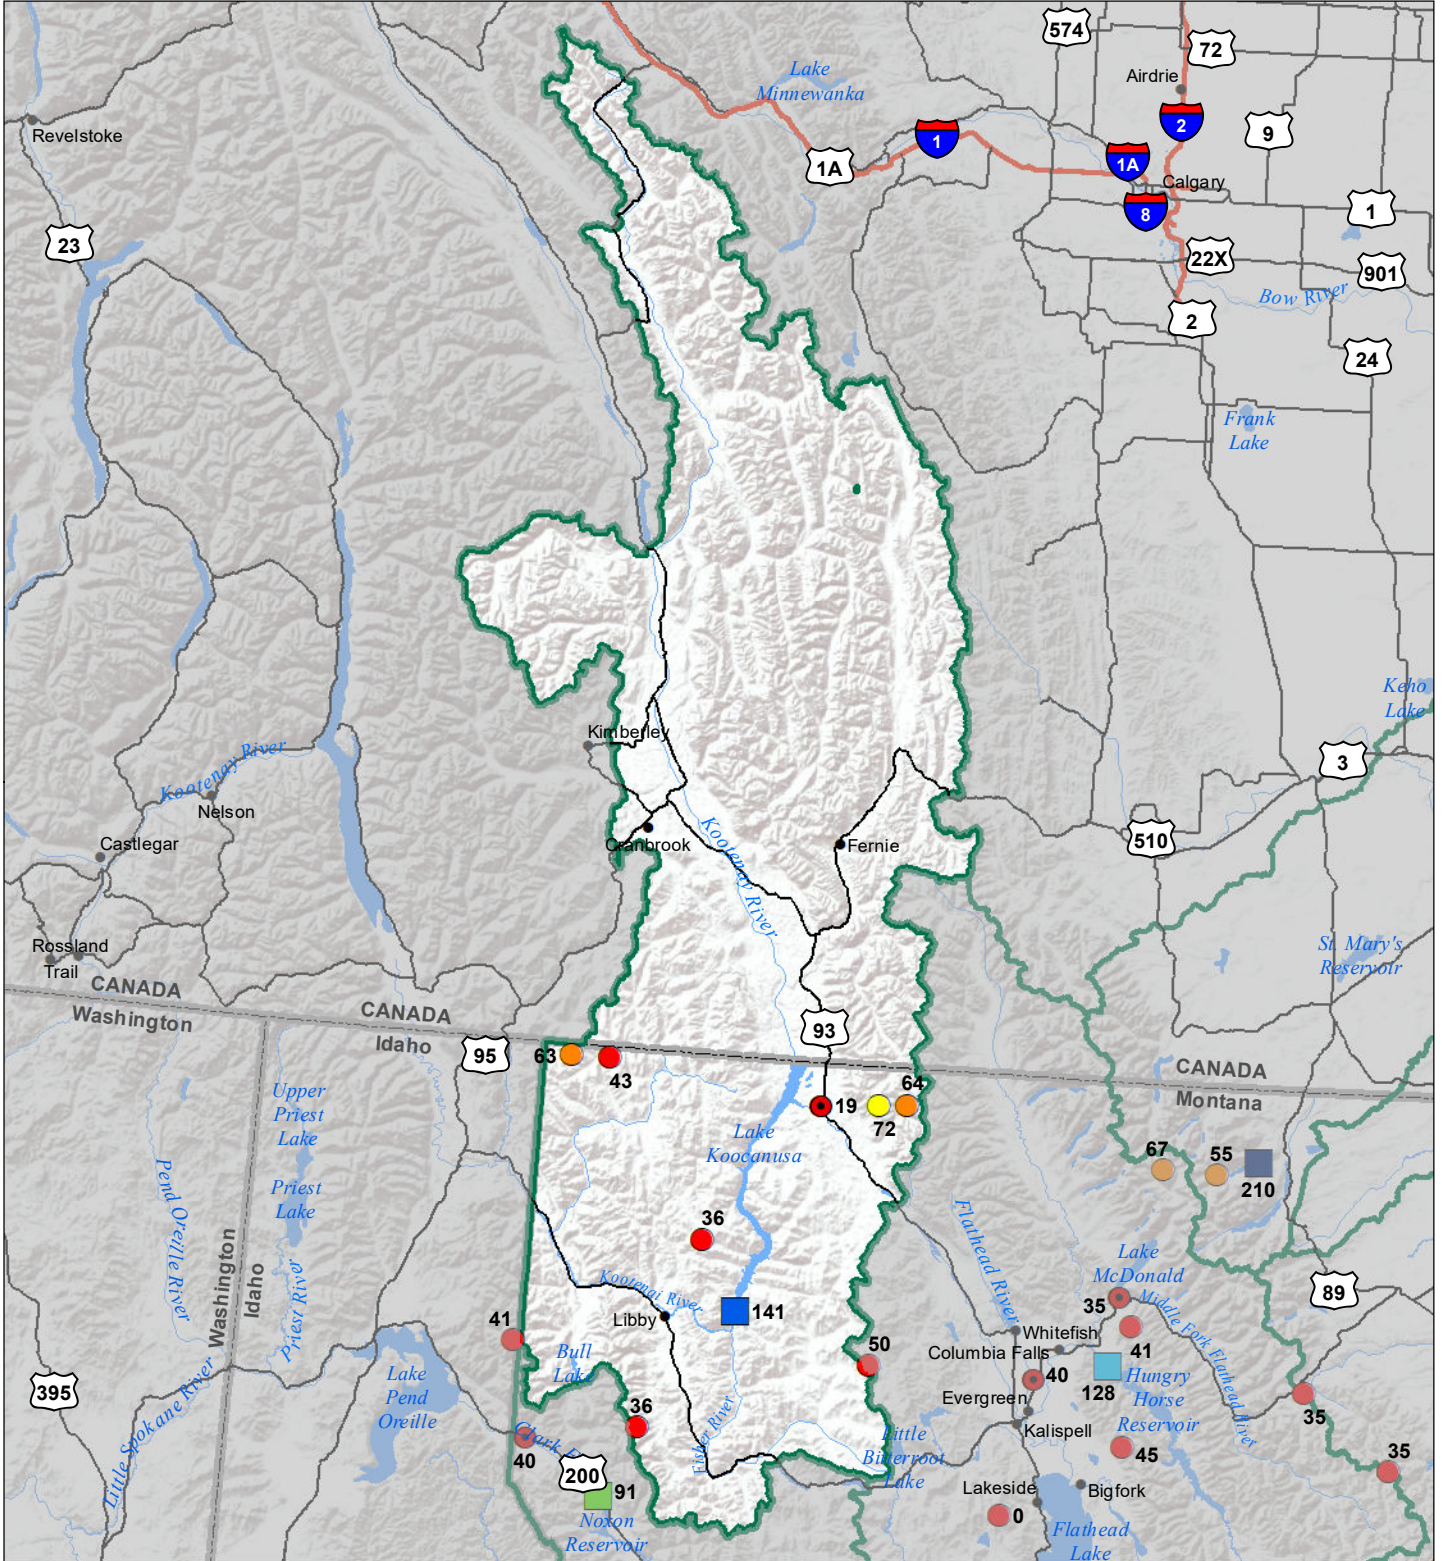

# Kootenai River Basin Monthly Precipitation and Reservoir Levels Percentage of Normal April 1, 2021 (March 1, 2021 - April 1, 2021)

### Precipitation Percent of Normal

#### SNOTEL

- > 150%
- 71 - 90%
- 131 - 150%
- 51 - 70%
- 111 - 130%
- 1 - 50%
- 91 - 110%