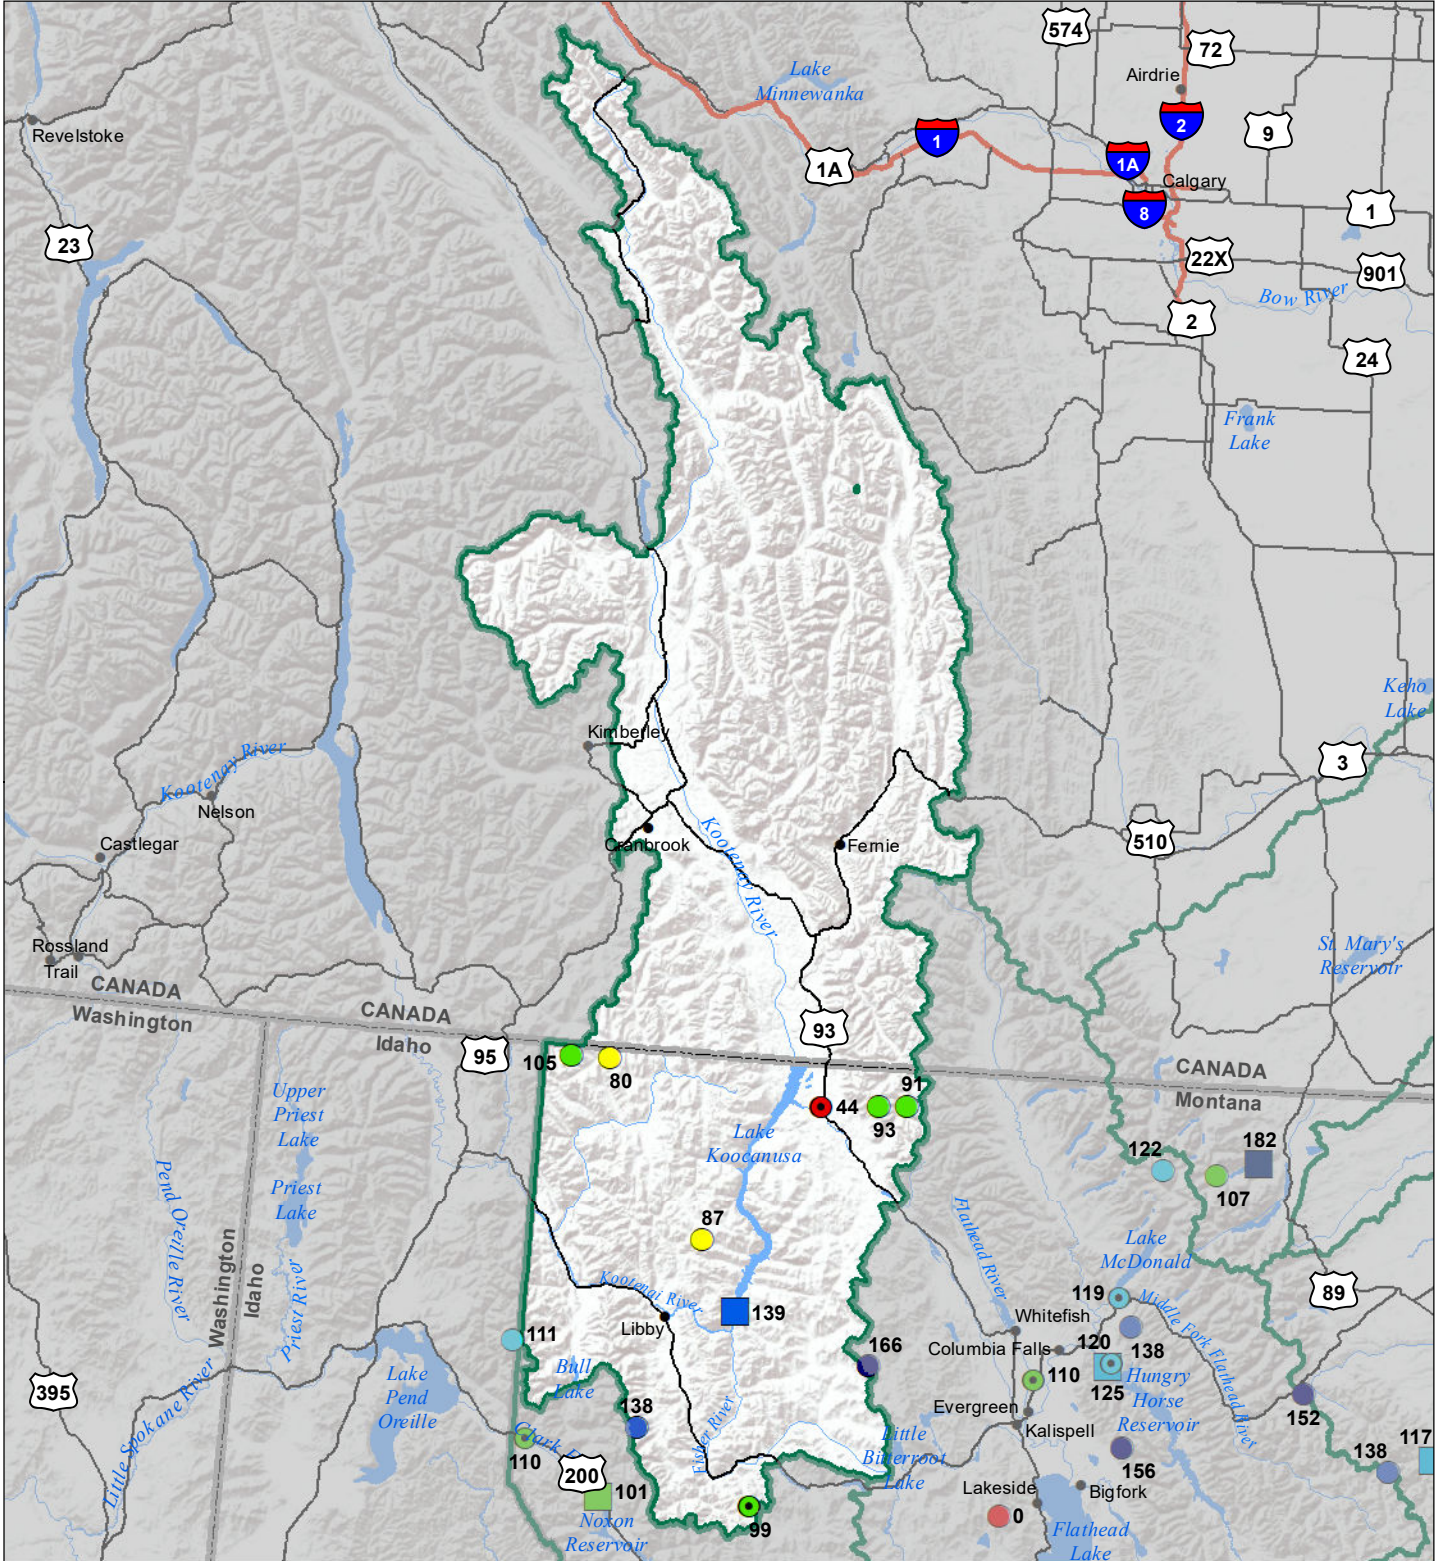

Kootenai River Basin Monthly Precipitation and Reservoir Levels Percentage of Normal March 1, 2021 (February 1, 2021 - March 1, 2021)

Precipitation Percent of Normal

SNOTEL

- > 150%
- 131 - 150%
- 111 - 130%
- 91 - 110%
- 71 - 90%
- 51 - 70%
- 1 - 50%

COOP/ACIS

- > 150%
- 131 - 150%
- 111 - 130%
- 91 - 110%
- 71 - 90%
- 51 - 70%
- 1 - 50%

Reservoirs Percent of Normal

- > 150%
- 131 - 150%
- 111 - 130%
- 91 - 110%
- 71 - 90%
- 51 - 70%
- 1 - 50%