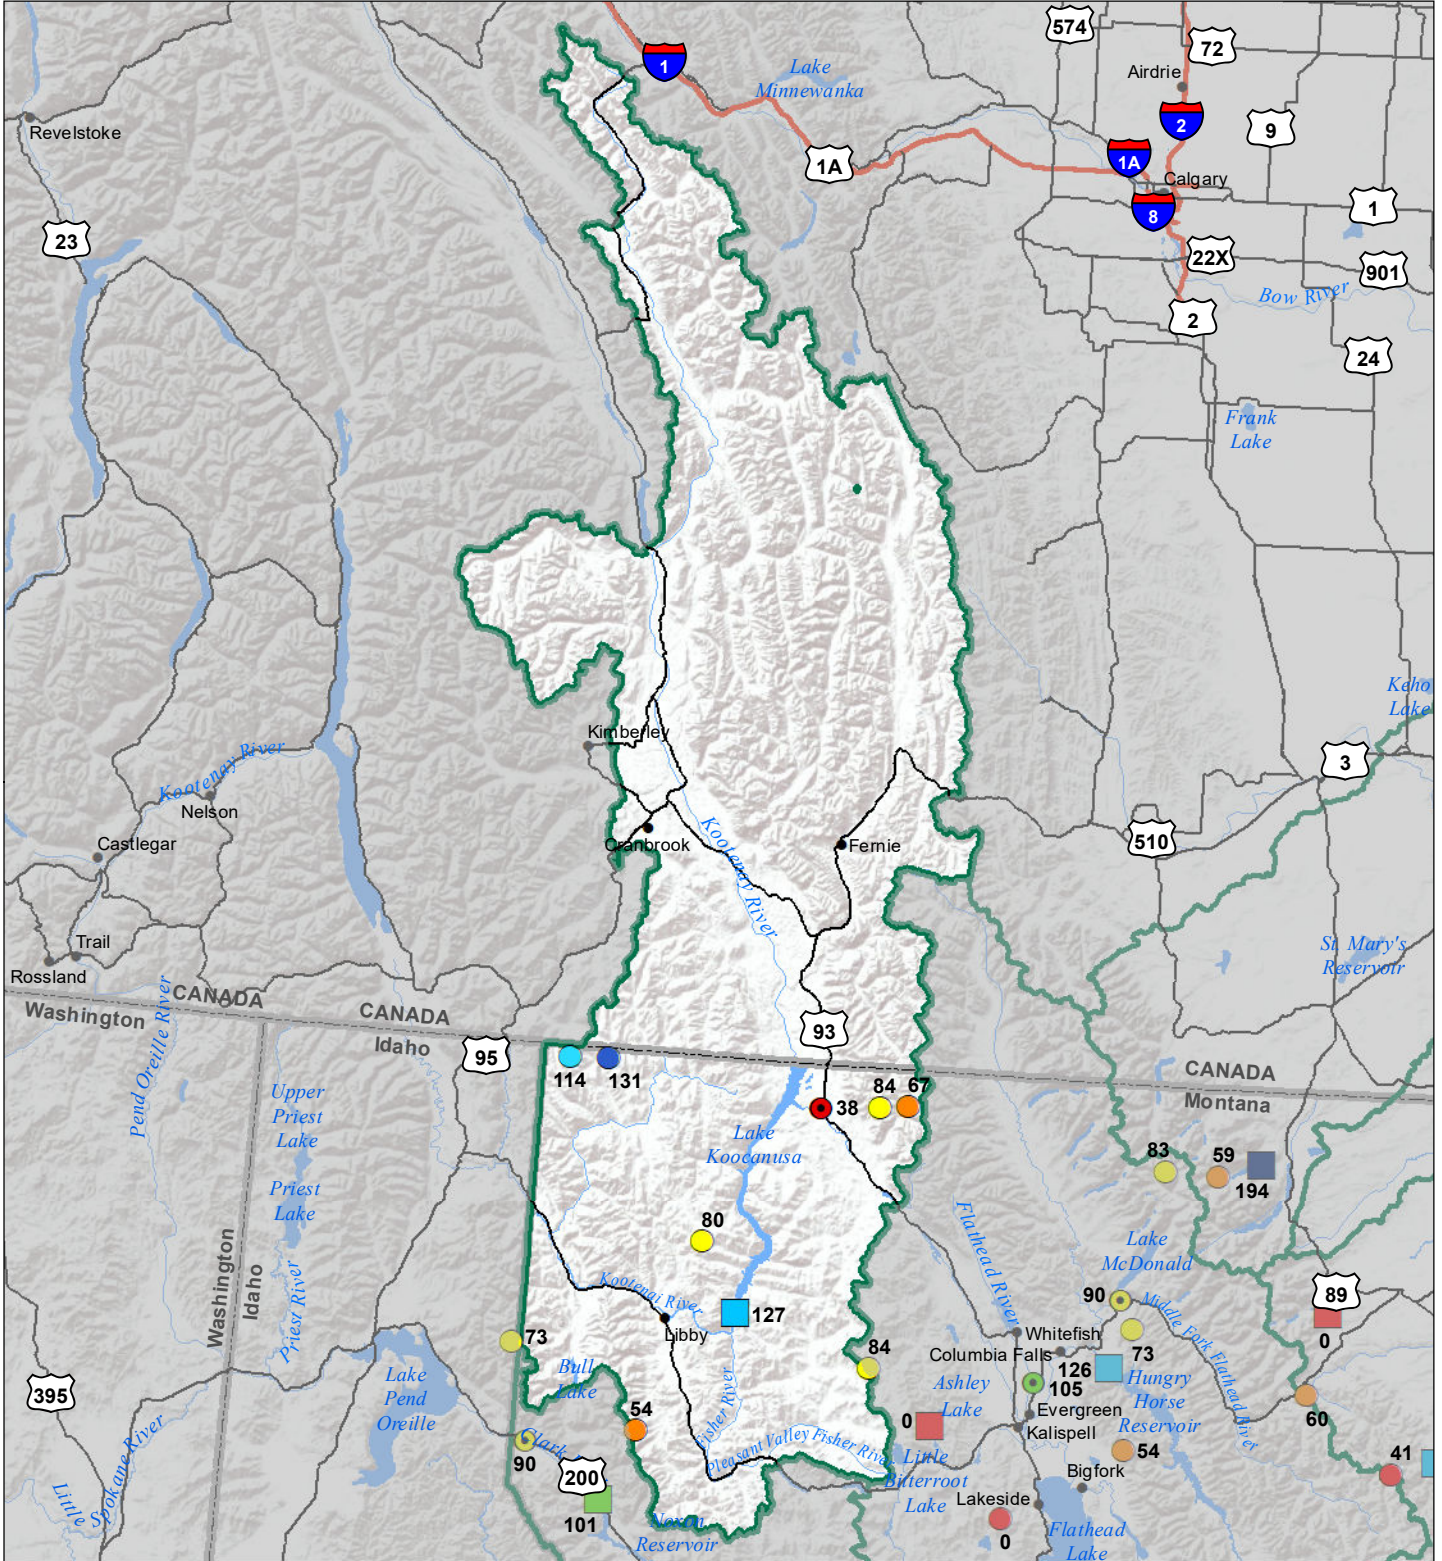

# Kootenai River Basin Monthly Precipitation and Reservoir Levels Percentage of Normal February 1, 2021 (January 1, 2021 - February 1, 2021)

### Precipitation Percent of Normal

#### SNOTEL

- > 150%
- 131 - 150%
- 111 - 130%
- 91 - 110%