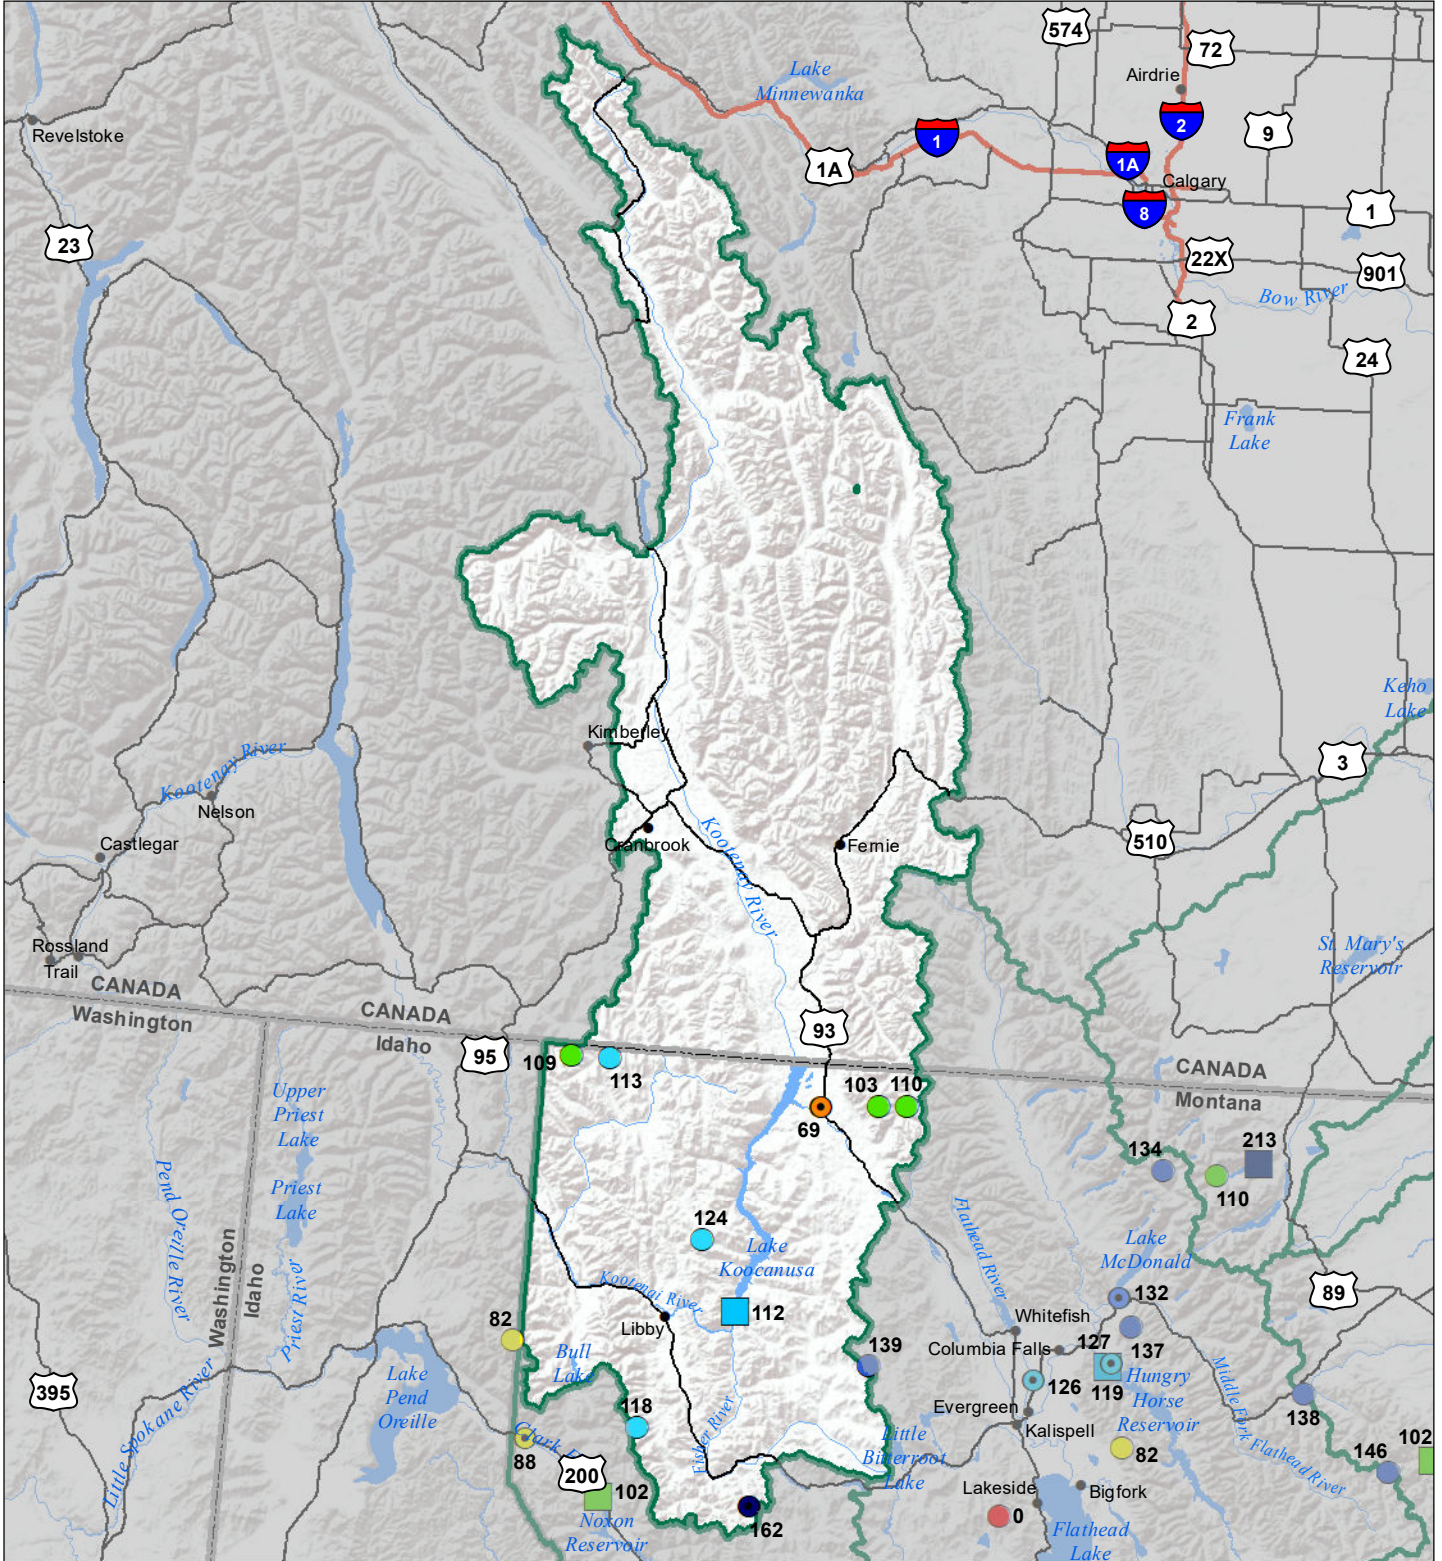

Kootenai River Basin Monthly Precipitation and Reservoir Levels Percentage of Normal December 1, 2020 (November 1, 2020 - December 1, 2020)

Precipitation Percent of Normal

SNOTEL

- > 150%
- 131 - 150%
- 111 - 130%
- 91 - 110%
- 71 - 90%
- 51 - 70%
- 1 - 50%

COOP/ACIS

- > 150%
- 131 - 150%
- 111 - 130%
- 91 - 110%
- 71 - 90%
- 51 - 70%
- 1 - 50%

Reservoirs Percent of Normal

- > 150%
- 131 - 150%
- 111 - 130%
- 91 - 110%
- 71 - 90%
- 51 - 70%
- 1 - 50%