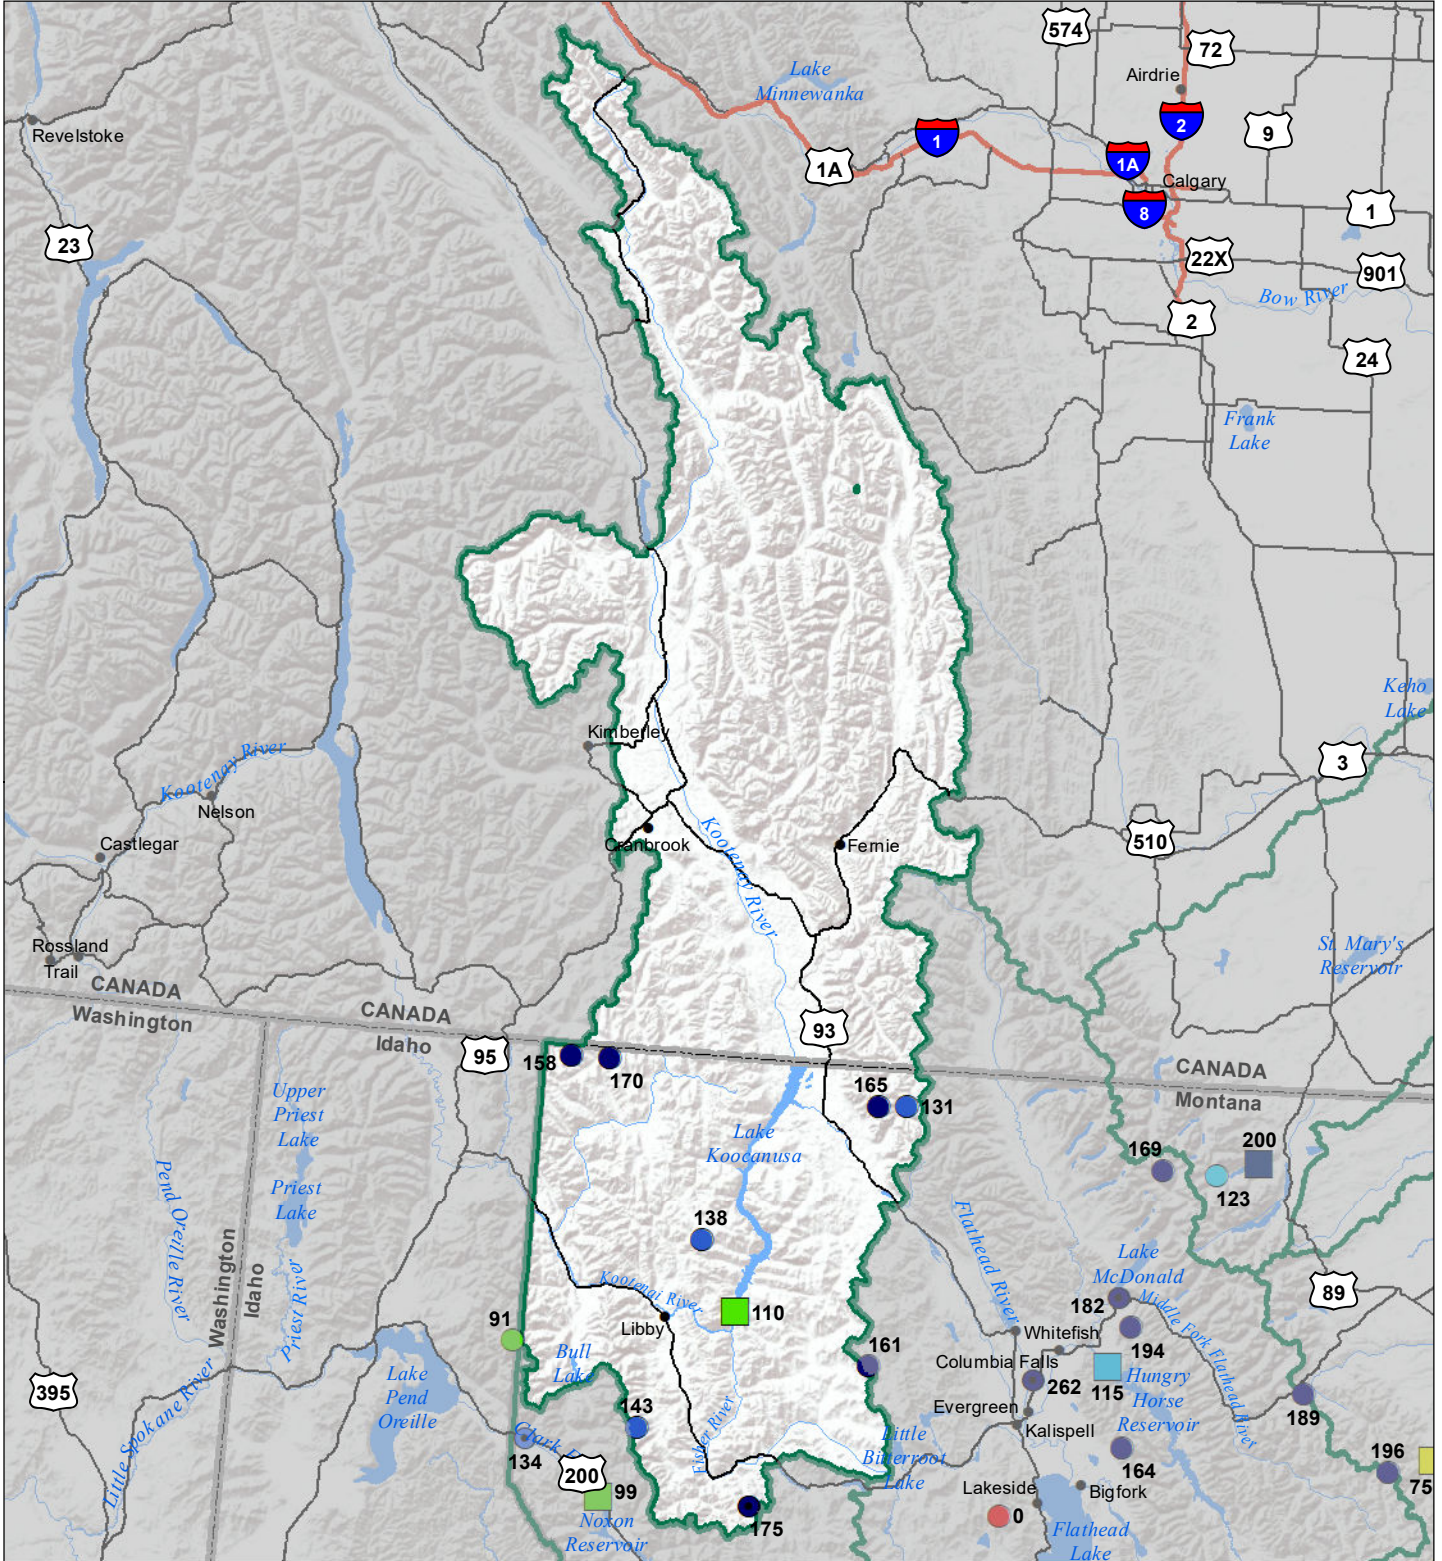

Kootenai River Basin Monthly Precipitation and Reservoir Levels Percentage of Normal November 1, 2020 (October 1, 2020 - November 1, 2020)

Precipitation Percent of Normal

SNOTEL

- > 150%
- 131 - 150%
- 111 - 130%
- 91 - 110%
- 71 - 90%
- 51 - 70%
- 1 - 50%

COOP/ACIS

- > 150%
- 131 - 150%
- 111 - 130%
- 91 - 110%
- 71 - 90%
- 51 - 70%
- 1 - 50%

Reservoirs Percent of Normal

- > 150%
- 131 - 150%
- 111 - 130%
- 91 - 110%
- 71 - 90%
- 51 - 70%
- 1 - 50%