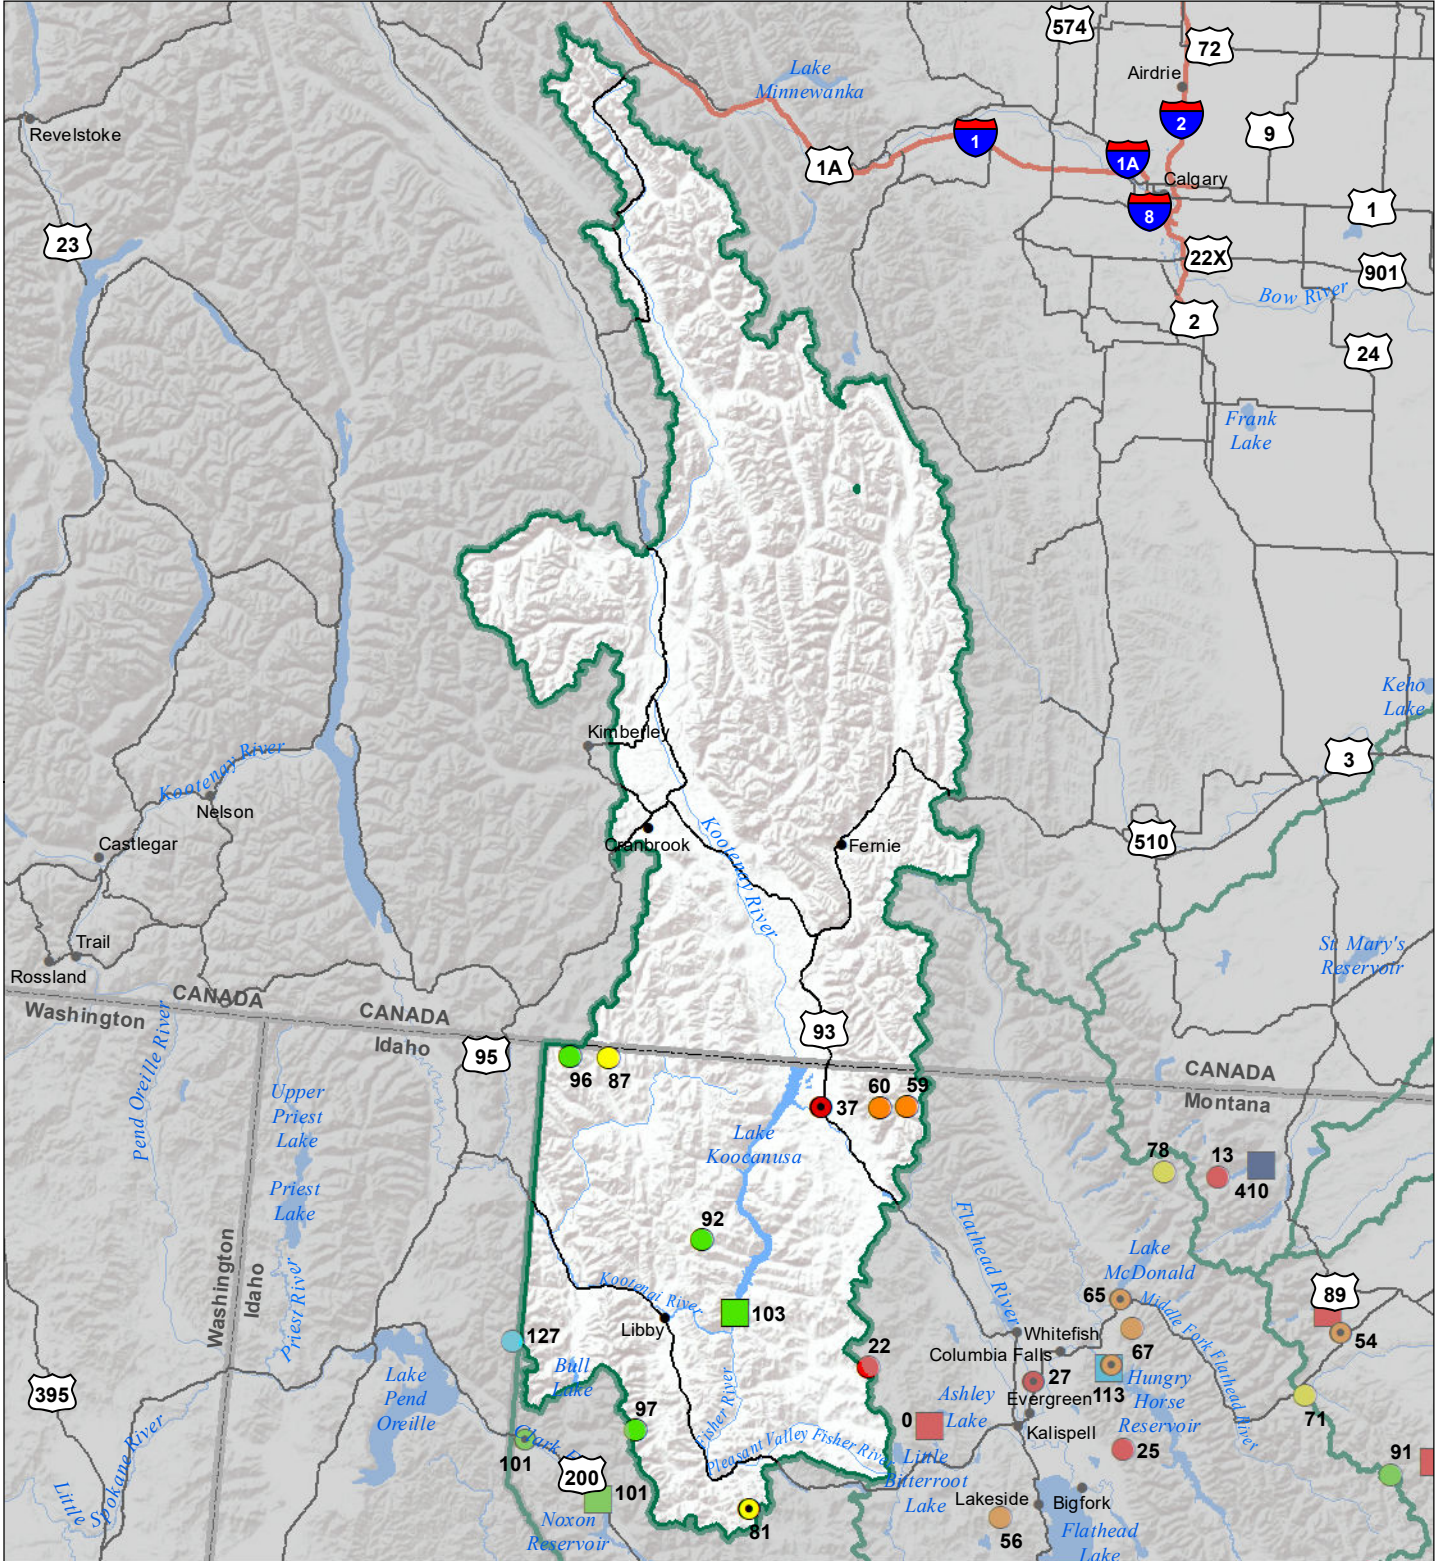

Kootenai River Basin Monthly Precipitation and Reservoir Levels Percentage of Normal October 1, 2020 (September 1, 2020 - October 1, 2020)

Precipitation Percent of Normal

SNOTEL

- > 150%
- 131 - 150%
- 111 - 130%
- 91 - 110%
- 71 - 90%
- 51 - 70%
- 1 - 50%

COOP/ACIS

- > 150%
- 131 - 150%
- 111 - 130%
- 91 - 110%
- 71 - 90%
- 51 - 70%
- 1 - 50%

Reservoirs Percent of Normal

- > 150%
- 131 - 150%
- 111 - 130%
- 91 - 110%
- 71 - 90%
- 51 - 70%
- 1 - 50%