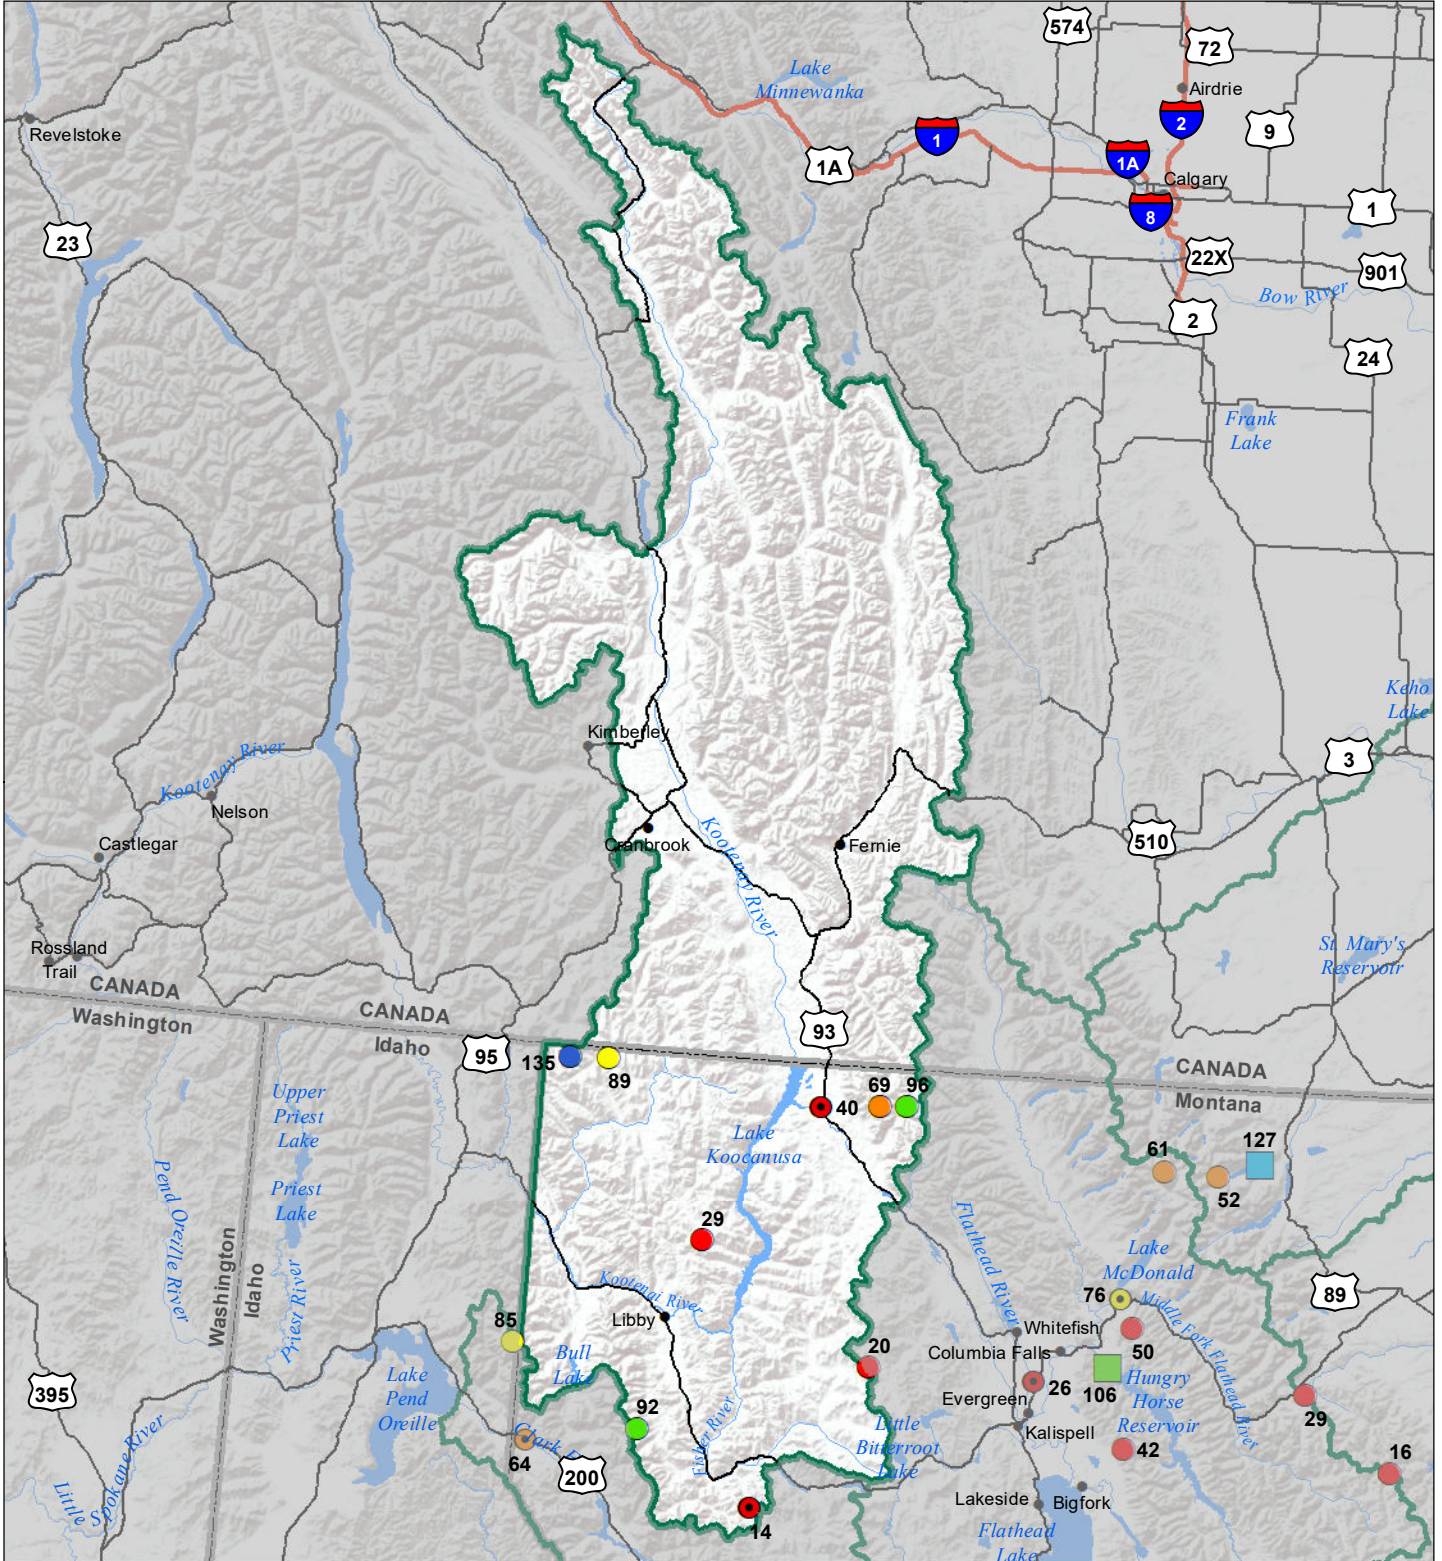

Kootenai River Basin

Monthly Precipitation and Reservoir Levels

Percentage of Normal

August 1, 2020 (July 1, 2020 - August 1, 2020)

Precipitation Percent of Normal

SNOTEL

- > 150%
- 131 - 150%
- 111 - 130%
- 91 - 110%

COOP/ACIS

- > 150%
- 131 - 150%
- 111 - 130%
- 91 - 110%
- 71 - 90%
- 51 - 70%
- 1 - 50%

Reservoirs Percent of Normal

- > 150%
- 131 - 150%
- 111 - 130%
- 91 - 110%
- 71 - 90%
- 51 - 70%
- 1 - 50%