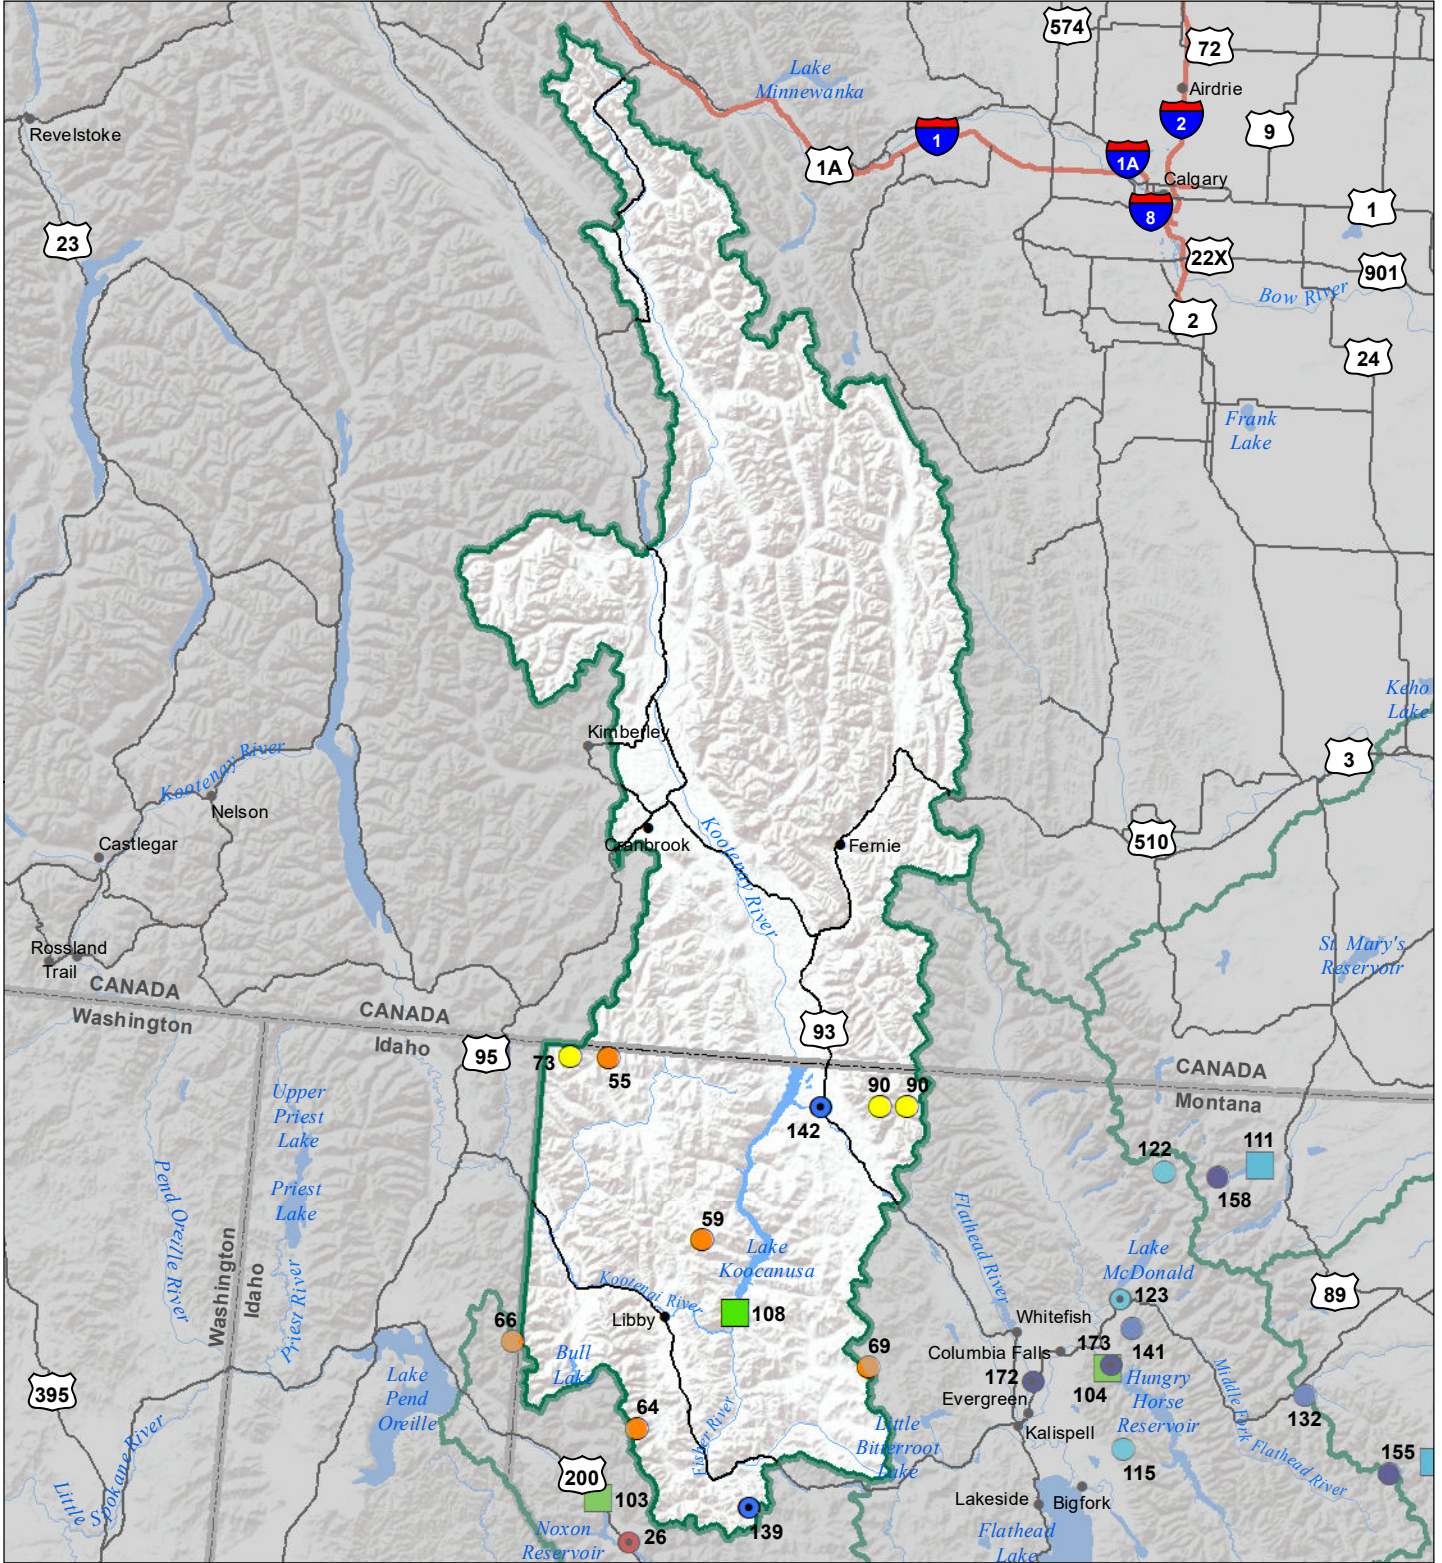

# Kootenai River Basin Monthly Precipitation and Reservoir Levels Percentage of Normal July 1, 2020 (June 1, 2020 - July 1, 2020)

### Precipitation Percent of Normal

#### SNOTEL

- > 150%
- 131 - 150%
- 111 - 130%
- 91 - 110%
- 71 - 90%
- 51 - 70%
- 1 - 50%