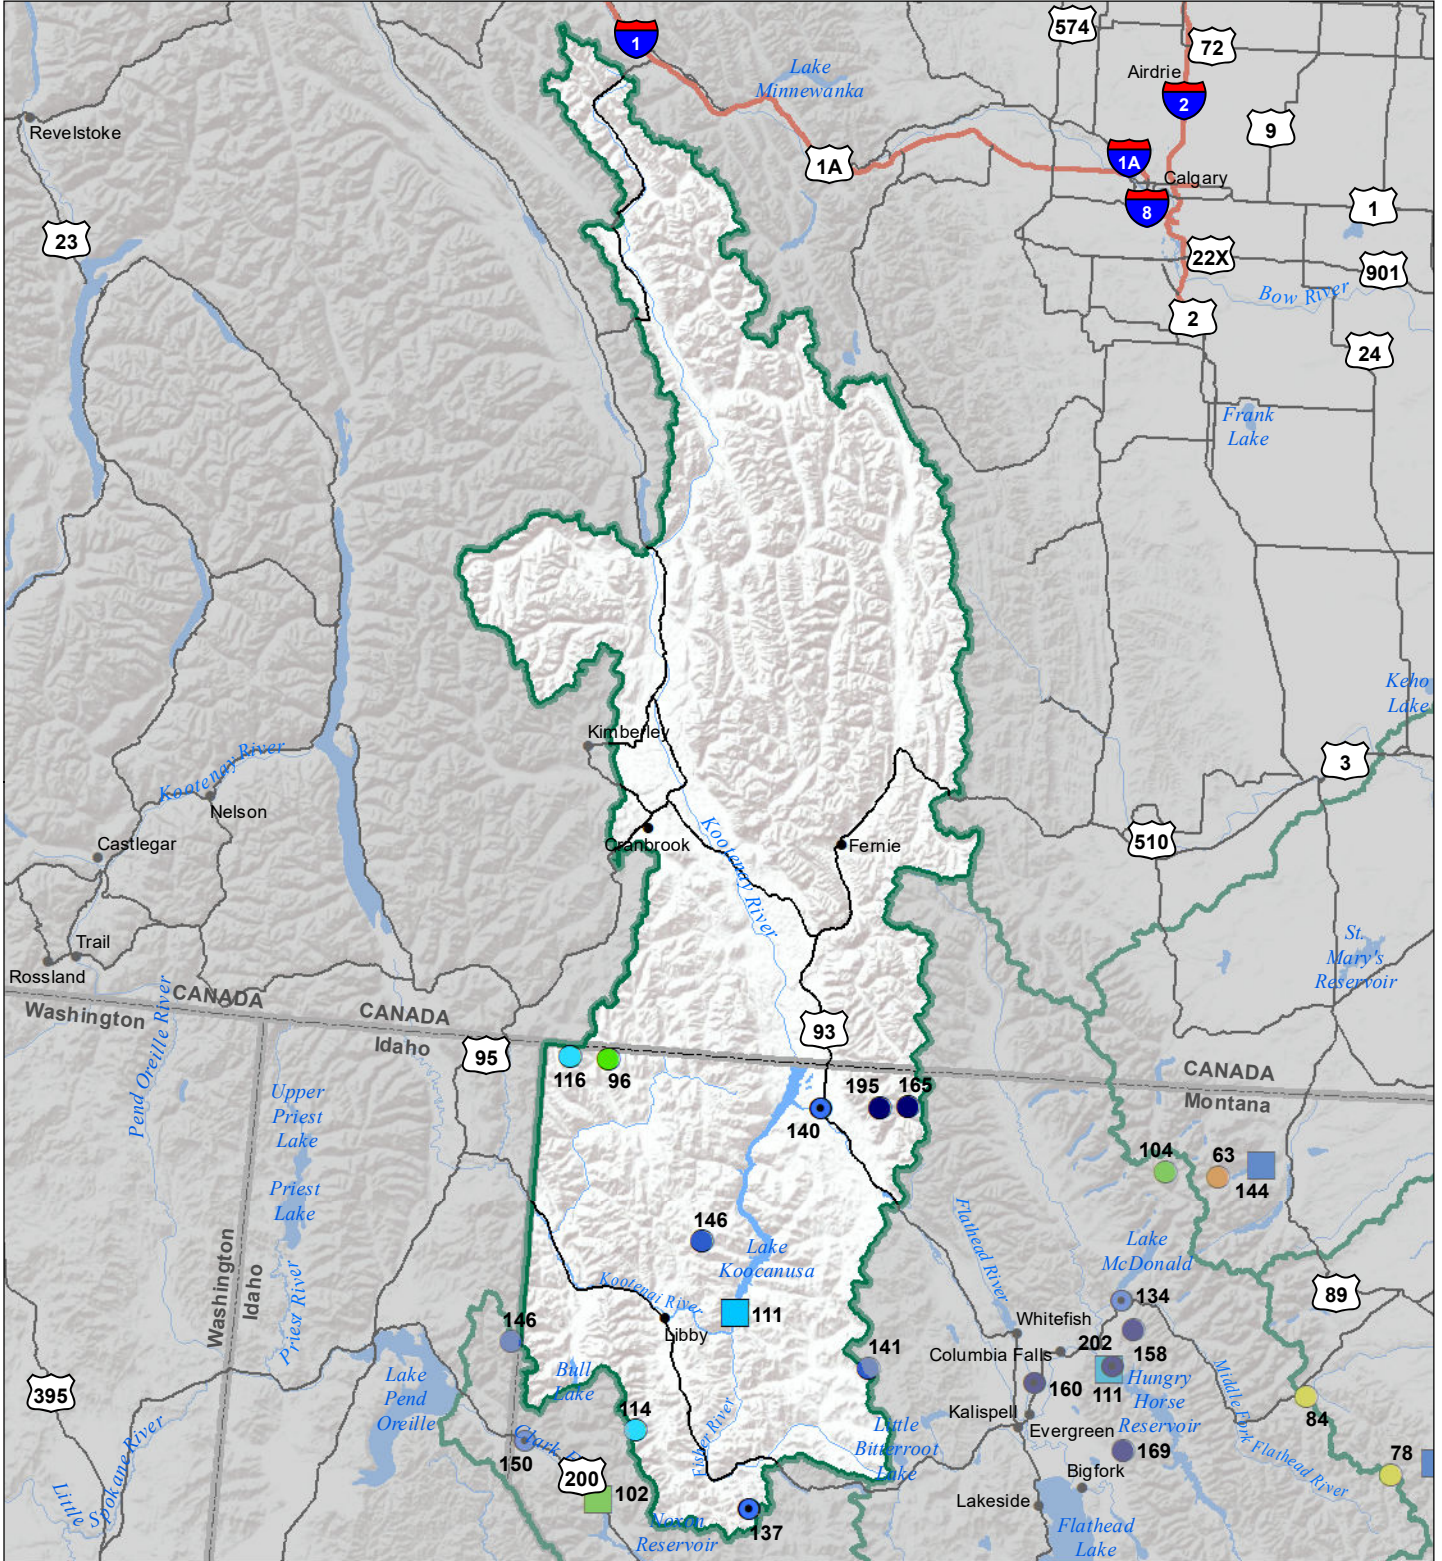

# Kootenai River Basin Monthly Precipitation and Reservoir Levels Percentage of Normal June 1, 2020 (May 1, 2020 - June 1, 2020)

### Precipitation Percent of Normal

SNOTEL		COOP/ACIS	
● > 150%	● 71 - 90%	● > 150%	● 71 - 90%
● 131 - 150%	● 51 - 70%	● 131 - 150%	● 51 - 70%
● 111 - 130%	● 1 - 50%	● 111 - 130%	● 1 - 50%
● 91 - 110%		● 91 - 110%	

### Reservoirs Percent of Normal

■ > 150%
■ 131 - 150%
■ 111 - 130%
■ 91 - 110%
■ 71 - 90%
■ 51 - 70%
■ 1 - 50%