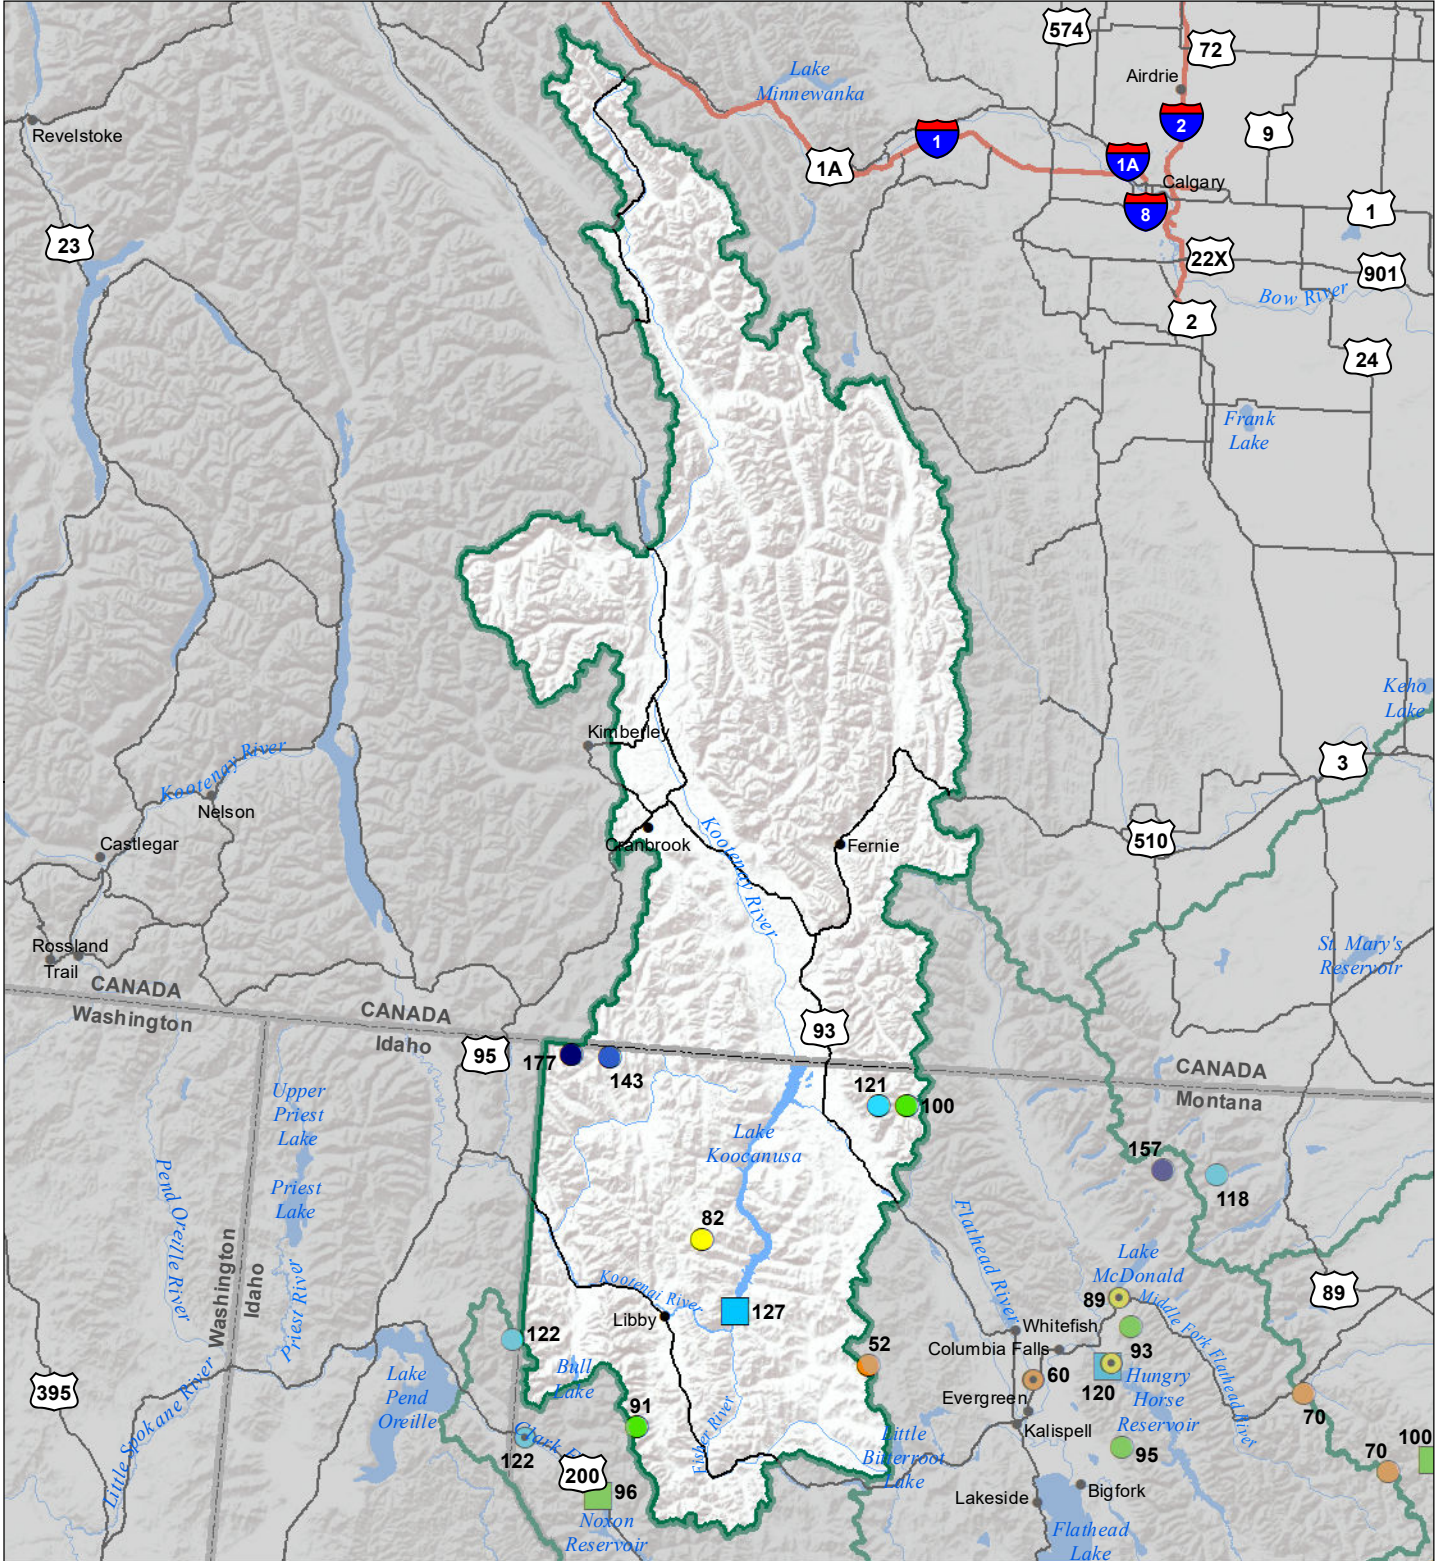

Kootenai River Basin Monthly Precipitation and Reservoir Levels Percentage of Normal January 1, 2020 (December 1, 2019 - January 1, 2020)

Precipitation Percent of Normal

SNOTEL

- > 150%
- 131 - 150%
- 111 - 130%
- 91 - 110%
- 71 - 90%
- 51 - 70%
- 1 - 50%

COOP/ACIS

- > 150%
- 131 - 150%
- 111 - 130%
- 91 - 110%
- 71 - 90%
- 51 - 70%
- 1 - 50%

Reservoirs Percent of Normal

- > 150%
- 131 - 150%
- 111 - 130%
- 91 - 110%
- 71 - 90%
- 51 - 70%
- 1 - 50%