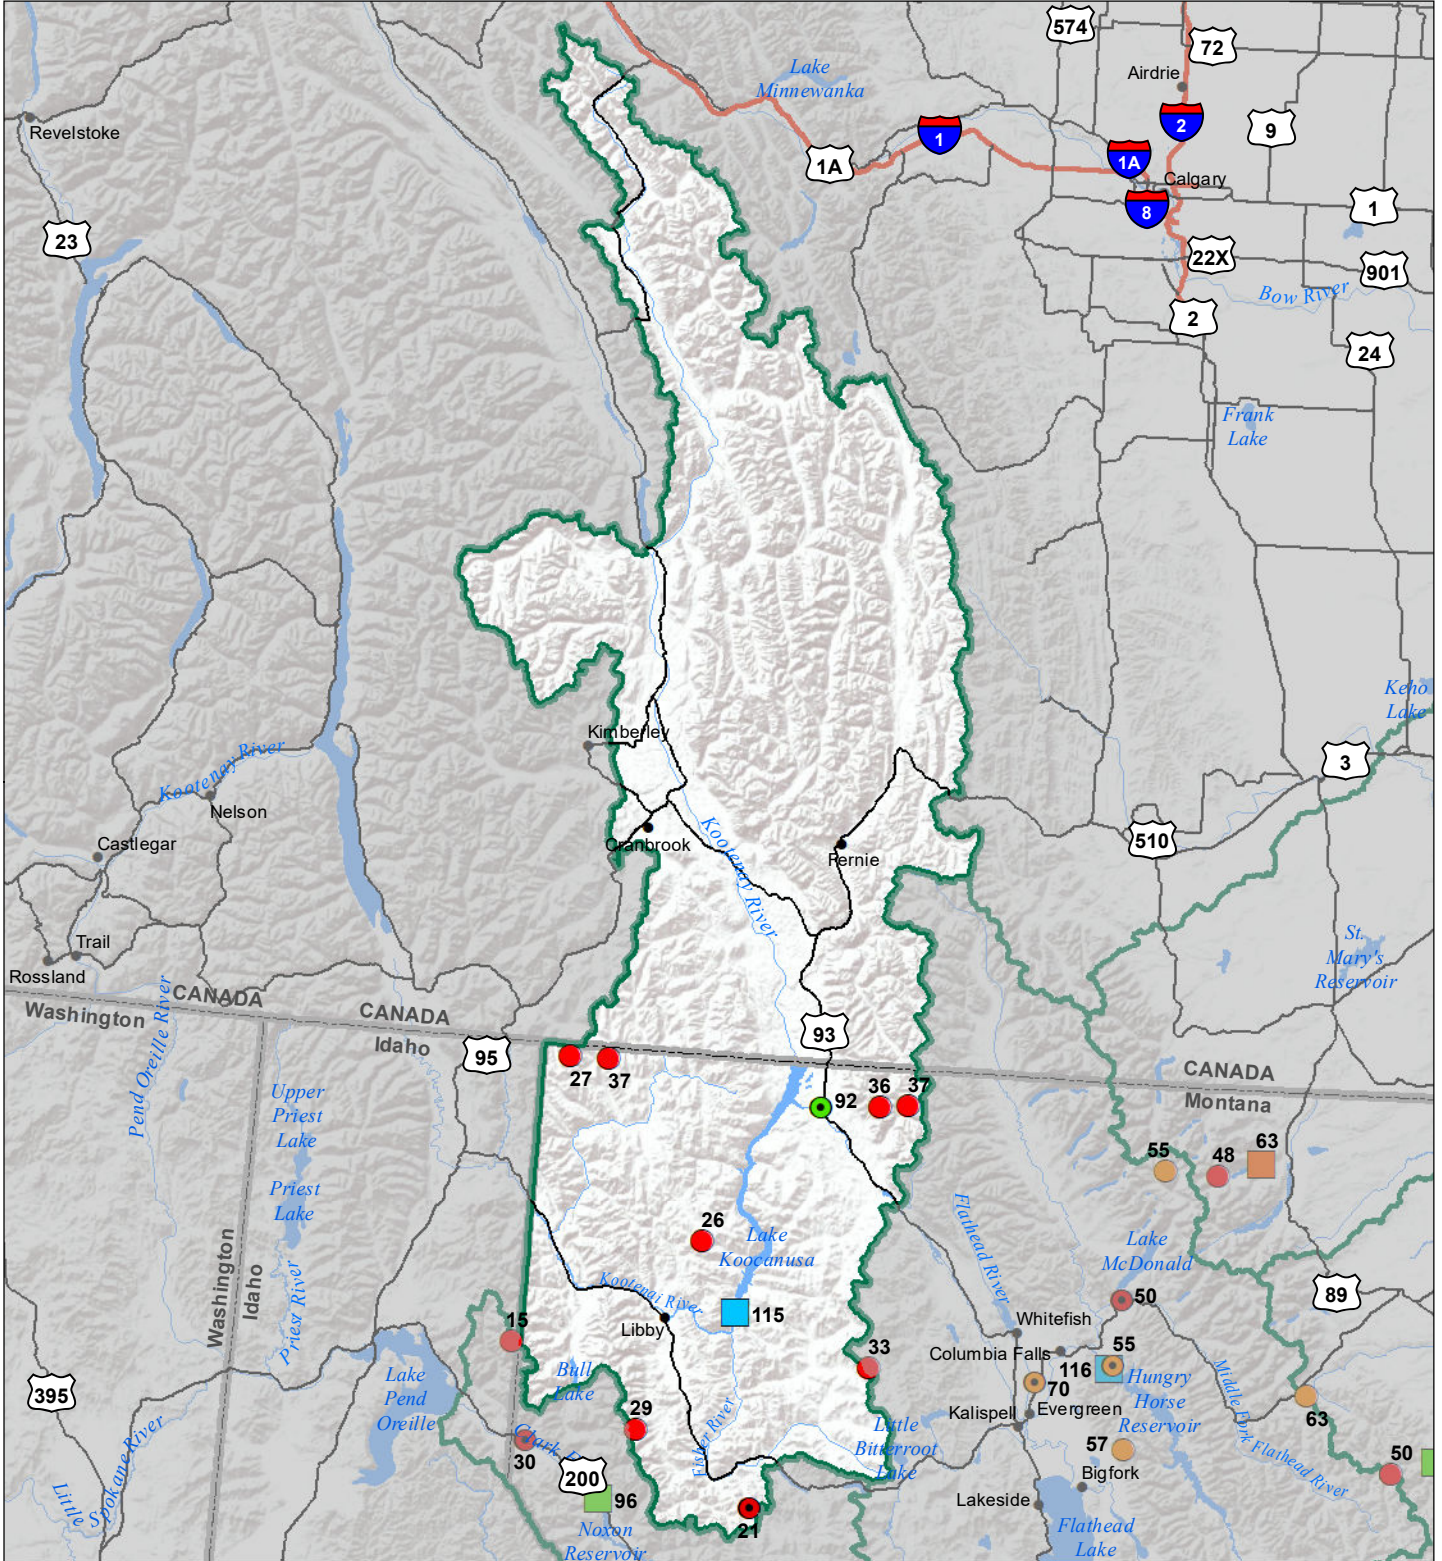

Kootenai River Basin Monthly Precipitation and Reservoir Levels Percentage of Normal December 1, 2019 (November 1, 2019 - December 1, 2019)

Precipitation Percent of Normal

SNOTEL

- > 150%
- 131 - 150%
- 111 - 130%
- 91 - 110%
- 71 - 90%
- 51 - 70%
- 1 - 50%

COOP/ACIS

- > 150%
- 131 - 150%
- 111 - 130%
- 91 - 110%
- 71 - 90%
- 51 - 70%
- 1 - 50%

Reservoirs Percent of Normal

- > 150%
- 131 - 150%
- 111 - 130%
- 91 - 110%
- 71 - 90%
- 51 - 70%
- 1 - 50%