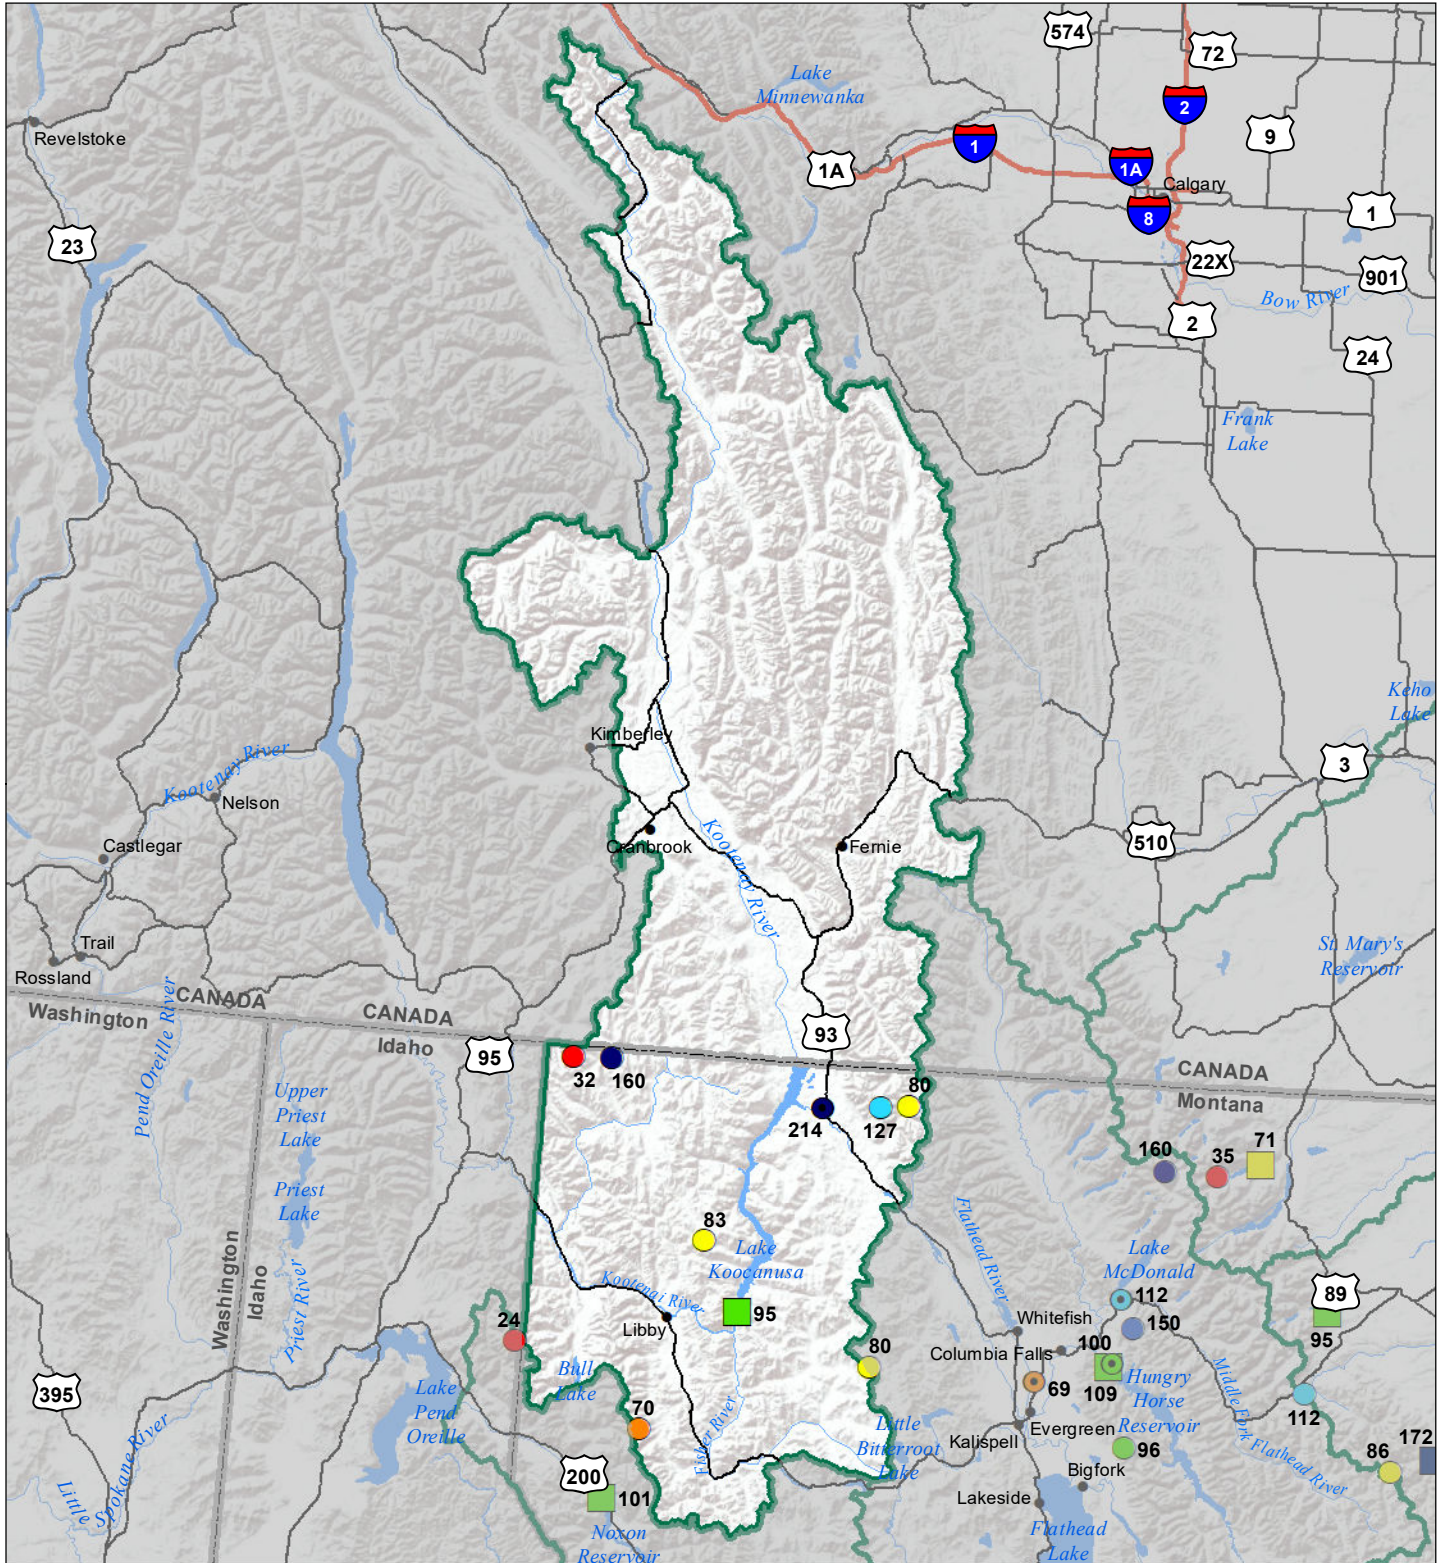

# Kootenai River Basin Monthly Precipitation and Reservoir Levels Percentage of Normal September 1, 2019 (August 1, 2019 - September 1, 2019)

### Precipitation Percent of Normal

#### SNOTEL

- > 150%
- 131 - 150%
- 111 - 130%
- 91 - 110%
- 71 - 90%
- 51 - 70%
- 1 - 50%