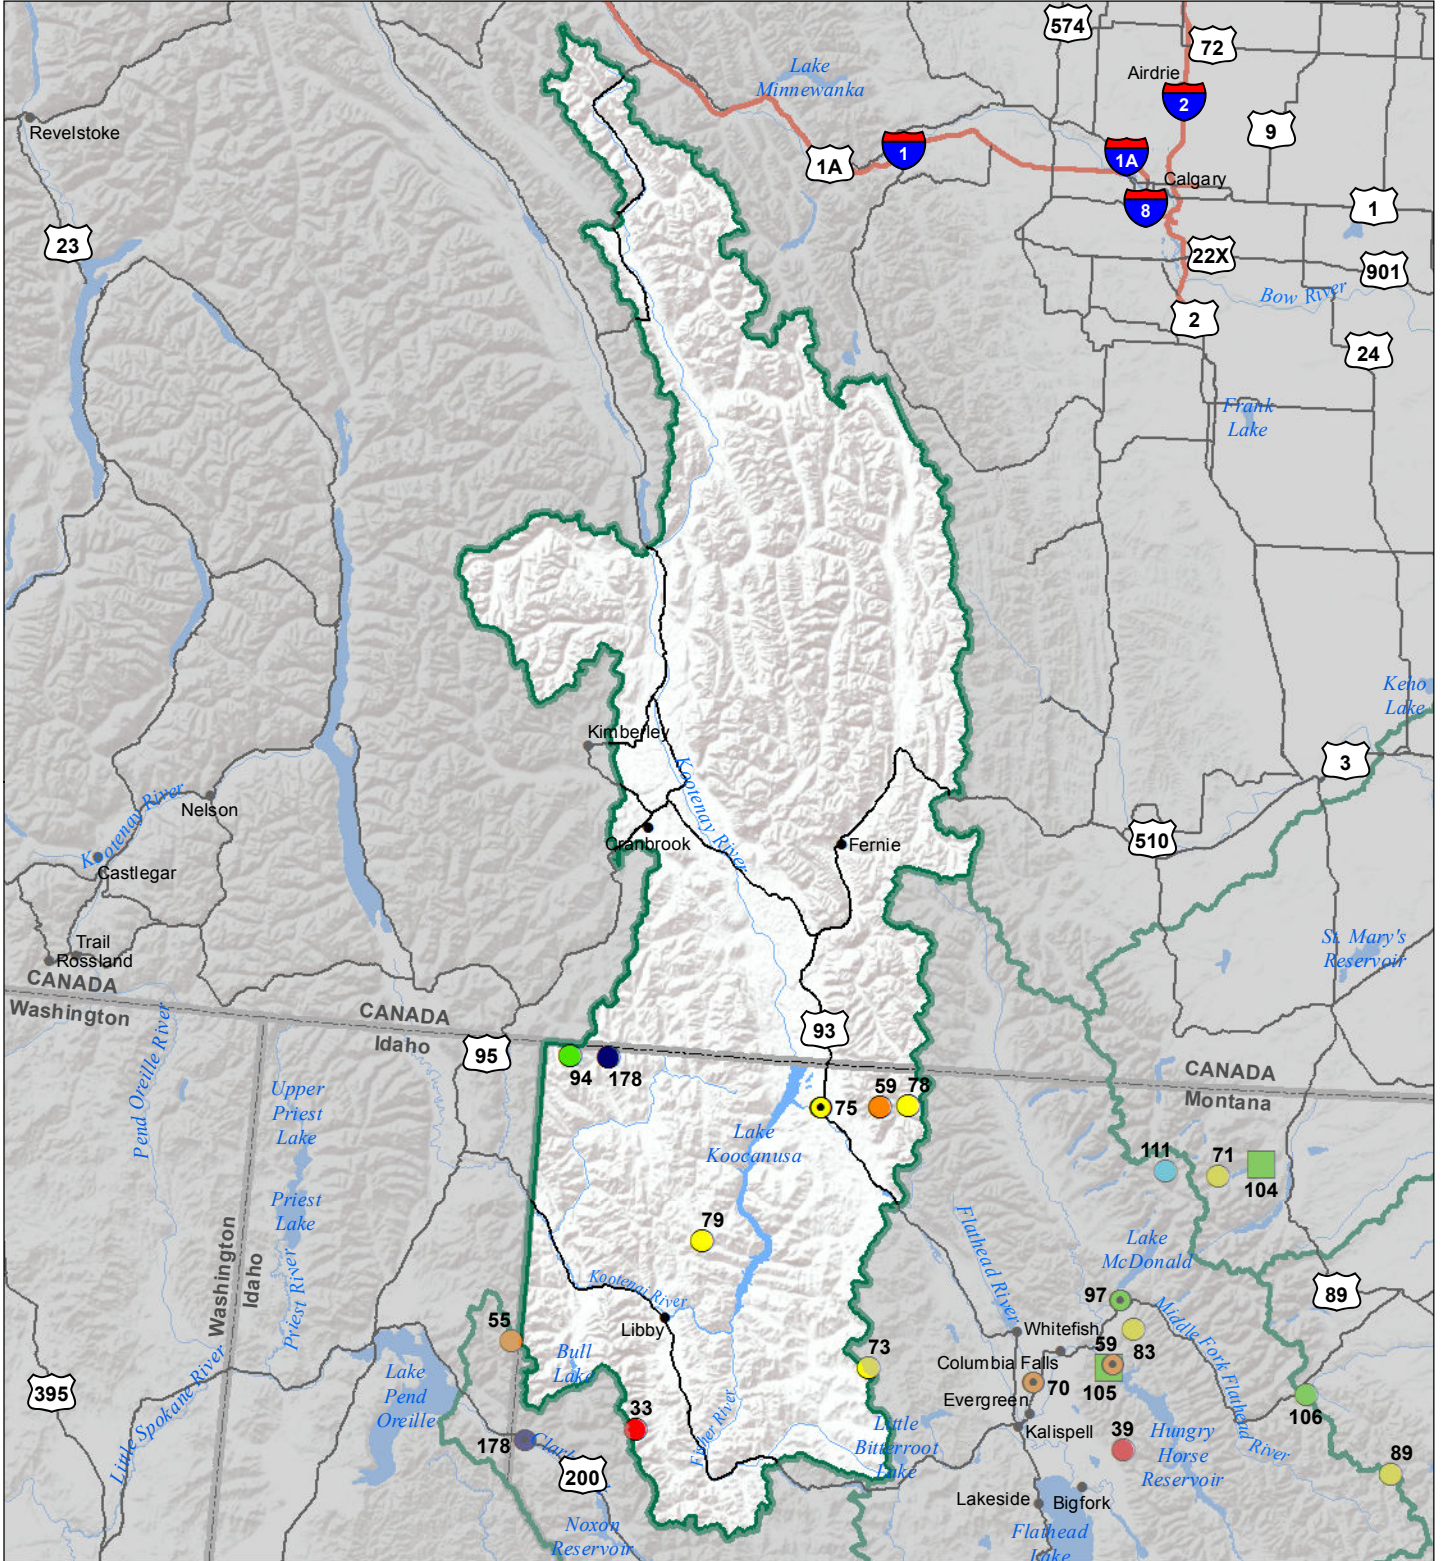

Kootenai River Basin Monthly Precipitation and Reservoir Levels Percentage of Normal August 1, 2019 (July 1, 2019 - August 1, 2019)

Precipitation Percent of Normal

SNOTEL

- > 150%
- 131 - 150%
- 111 - 130%
- 91 - 110%
- 71 - 90%
- 51 - 70%
- 1 - 50%

COOP/ACIS

- > 150%
- 131 - 150%
- 111 - 130%
- 91 - 110%
- 71 - 90%
- 51 - 70%
- 1 - 50%

Reservoirs Percent of Normal

- > 150%
- 131 - 150%
- 111 - 130%
- 91 - 110%
- 71 - 90%
- 51 - 70%
- 1 - 50%