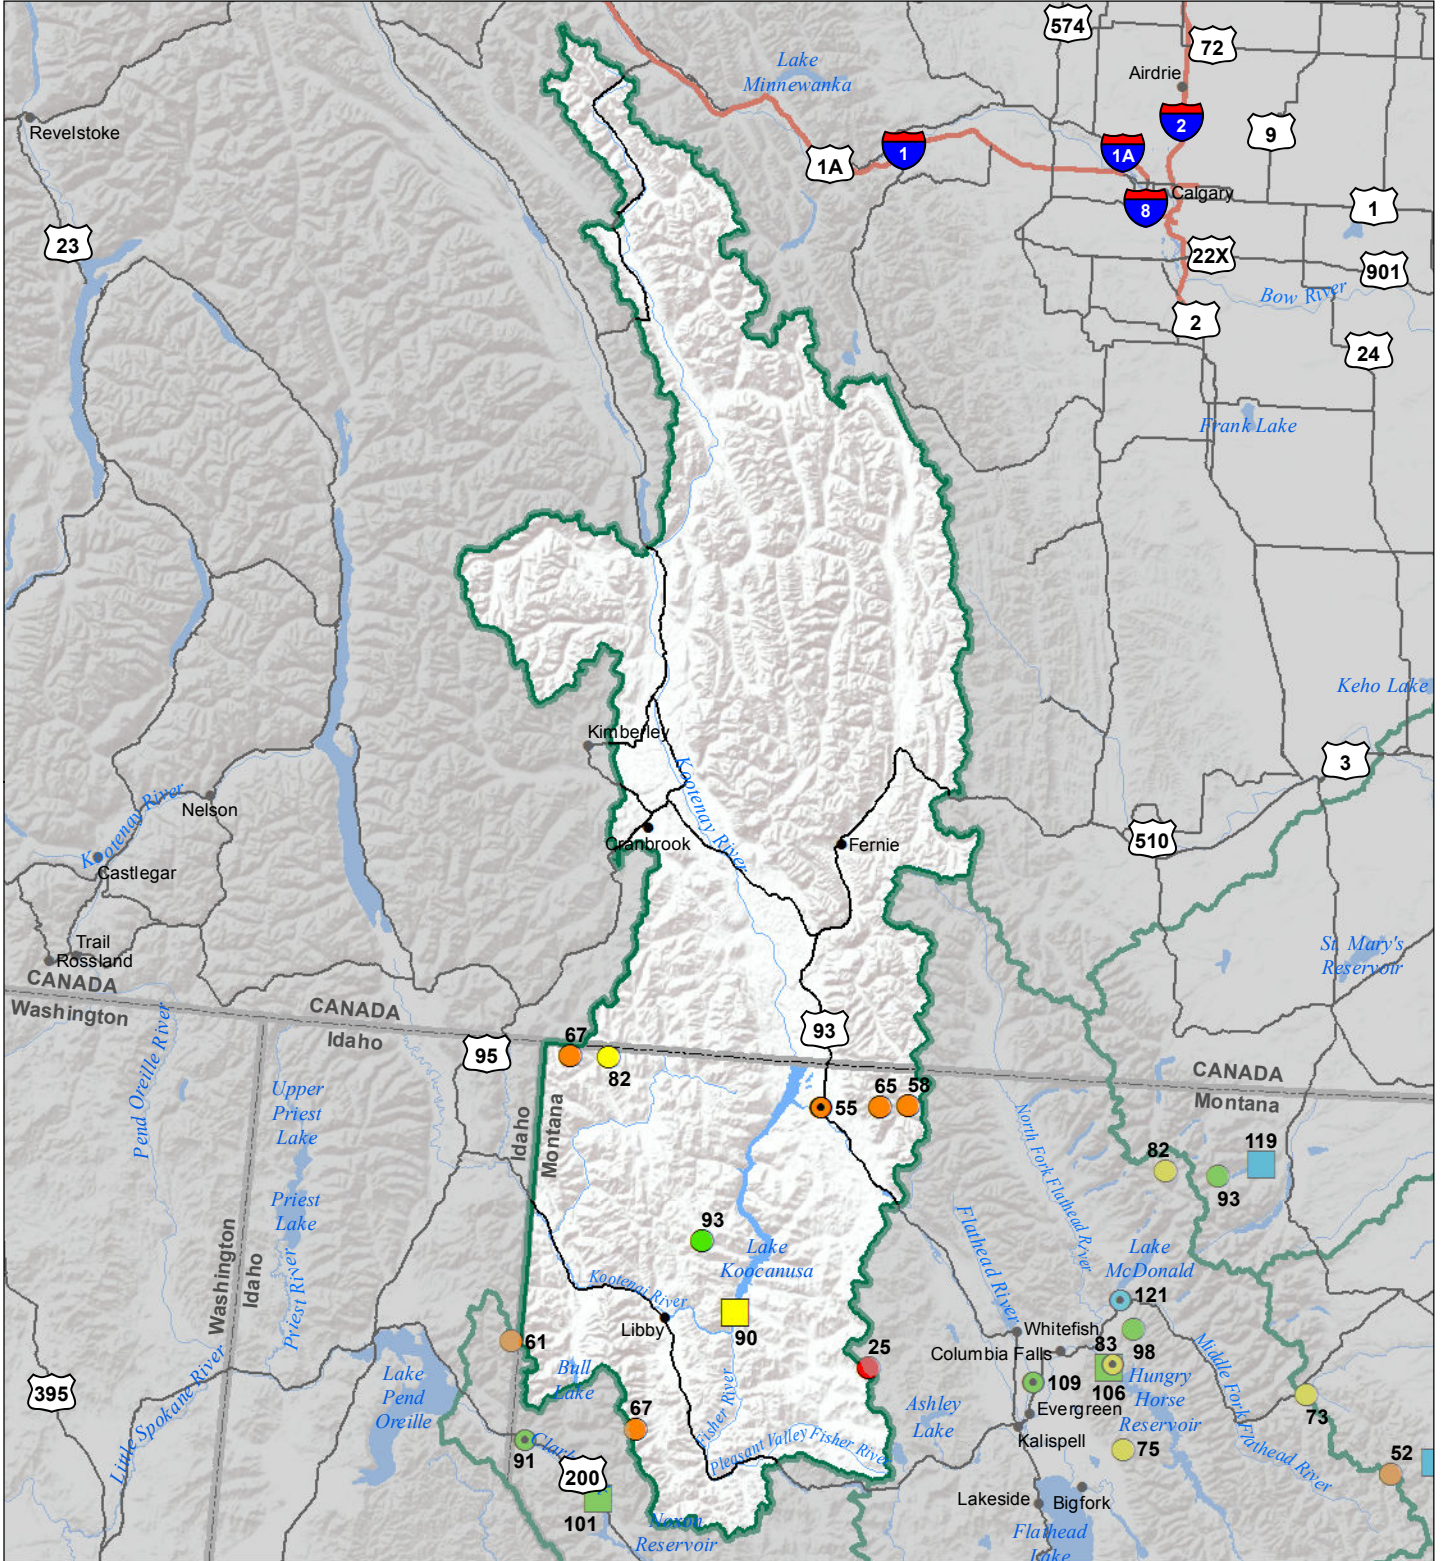

# Kootenai River Basin Monthly Precipitation and Reservoir Levels Percentage of Normal July 1, 2019 (June 1, 2019 - July 1, 2019)

### Precipitation Percent of Normal

#### SNOTEL

- > 150%
- 131 - 150%
- 111 - 130%
- 91 - 110%
- 71 - 90%
- 51 - 70%
- 1 - 50%