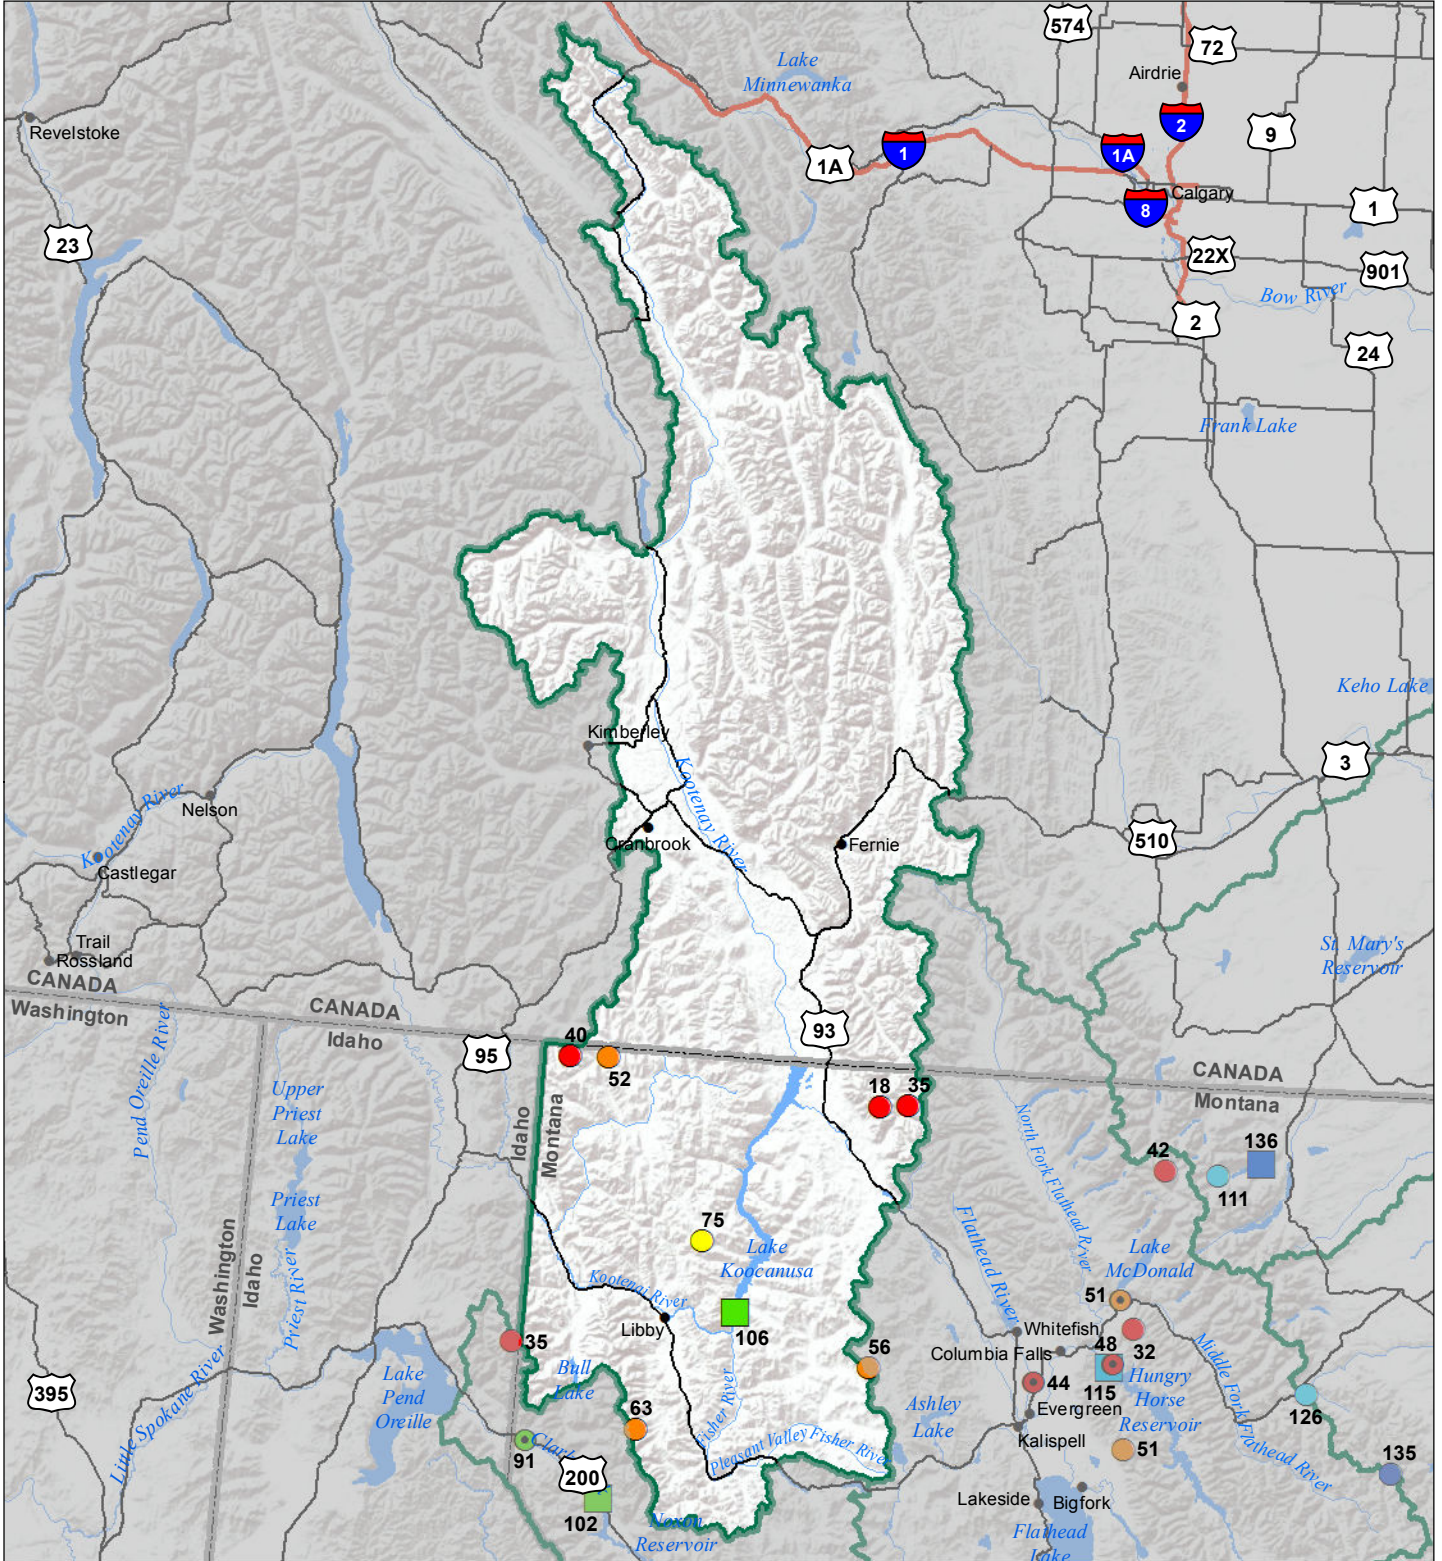

Kootenai River Basin Monthly Precipitation and Reservoir Levels Percentage of Normal June 1, 2019 (May 1, 2019 - June 1, 2019)

Precipitation Percent of Normal

SNOTEL

- > 150%
- 131 - 150%
- 111 - 130%
- 91 - 110%
- 71 - 90%
- 51 - 70%
- 1 - 50%

COOP/ACIS

- > 150%
- 131 - 150%
- 111 - 130%
- 91 - 110%
- 71 - 90%
- 51 - 70%
- 1 - 50%

Reservoirs Percent of Normal

- > 150%
- 131 - 150%
- 111 - 130%
- 91 - 110%
- 71 - 90%
- 51 - 70%
- 1 - 50%