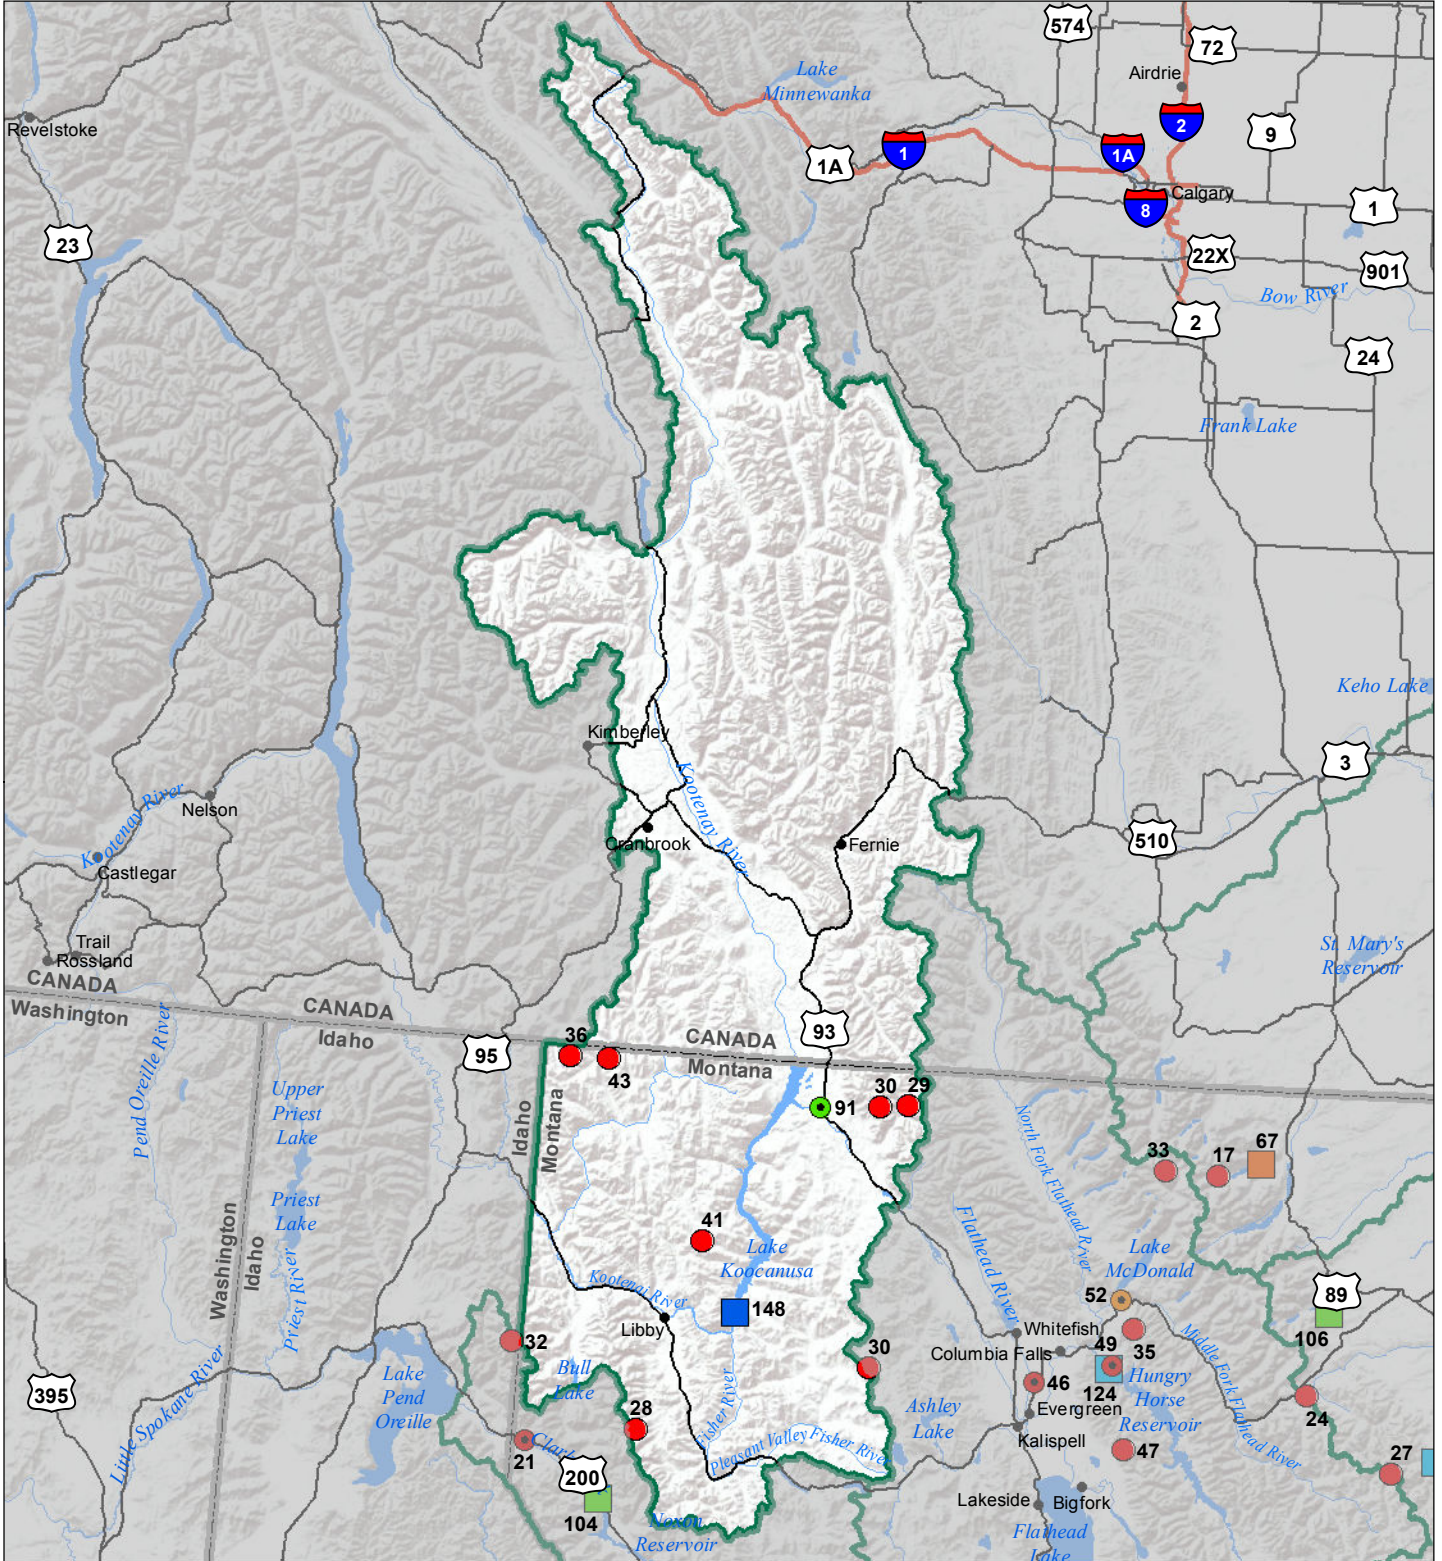

Kootenai River Basin Monthly Precipitation and Reservoir Levels Percentage of Normal April 1, 2019 (March 1, 2019 - April 1, 2019)

Precipitation Percent of Normal

SNOTEL

- > 150%
- 131 - 150%
- 111 - 130%
- 91 - 110%
- 71 - 90%
- 51 - 70%
- 1 - 50%

COOP/ACIS

- > 150%
- 131 - 150%
- 111 - 130%
- 91 - 110%
- 71 - 90%
- 51 - 70%
- 1 - 50%

Reservoirs Percent of Normal

- > 150%
- 131 - 150%
- 111 - 130%
- 91 - 110%
- 71 - 90%
- 51 - 70%
- 1 - 50%