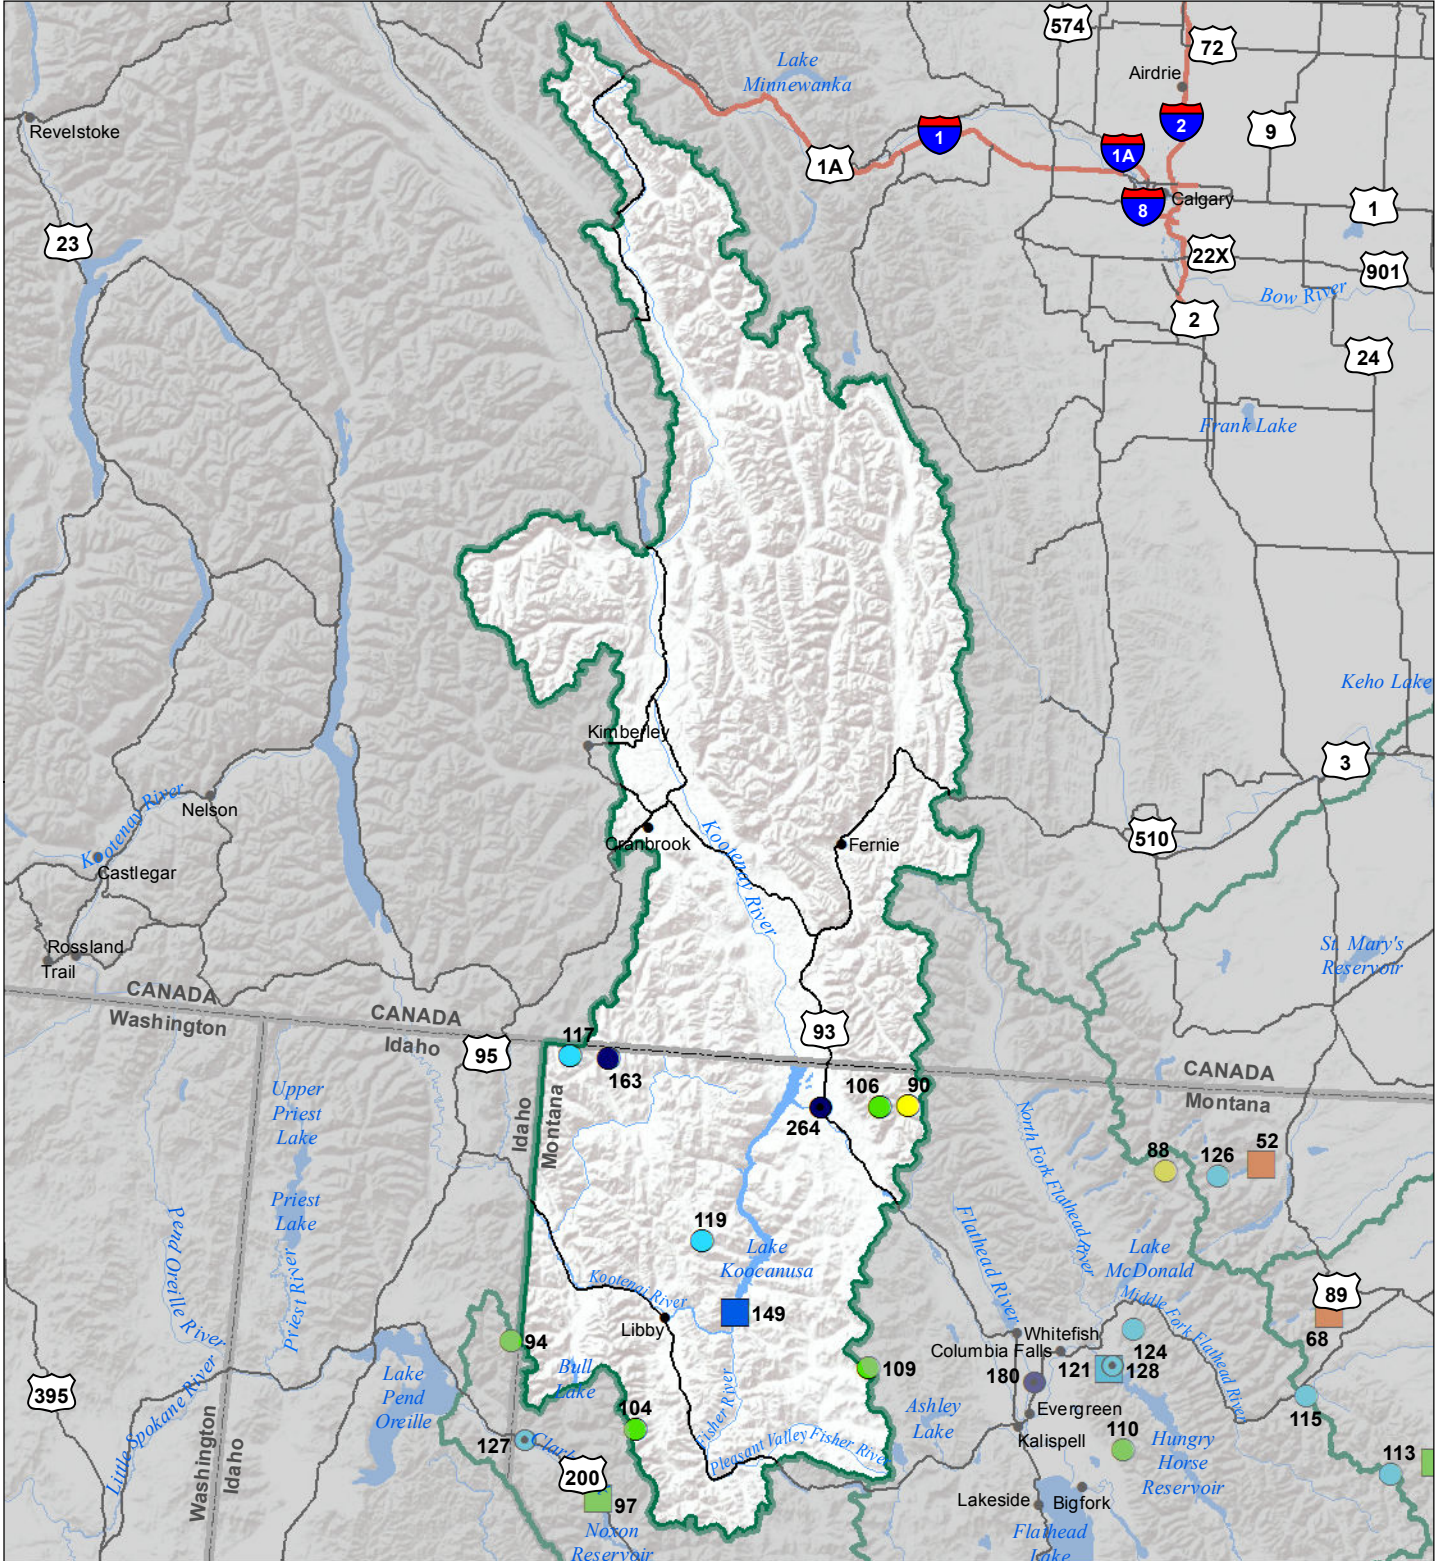

# Kootenai River Basin

## Monthly Precipitation and Reservoir Levels

### Percentage of Normal

March 1, 2019 (February 1, 2019 - March 1, 2019)