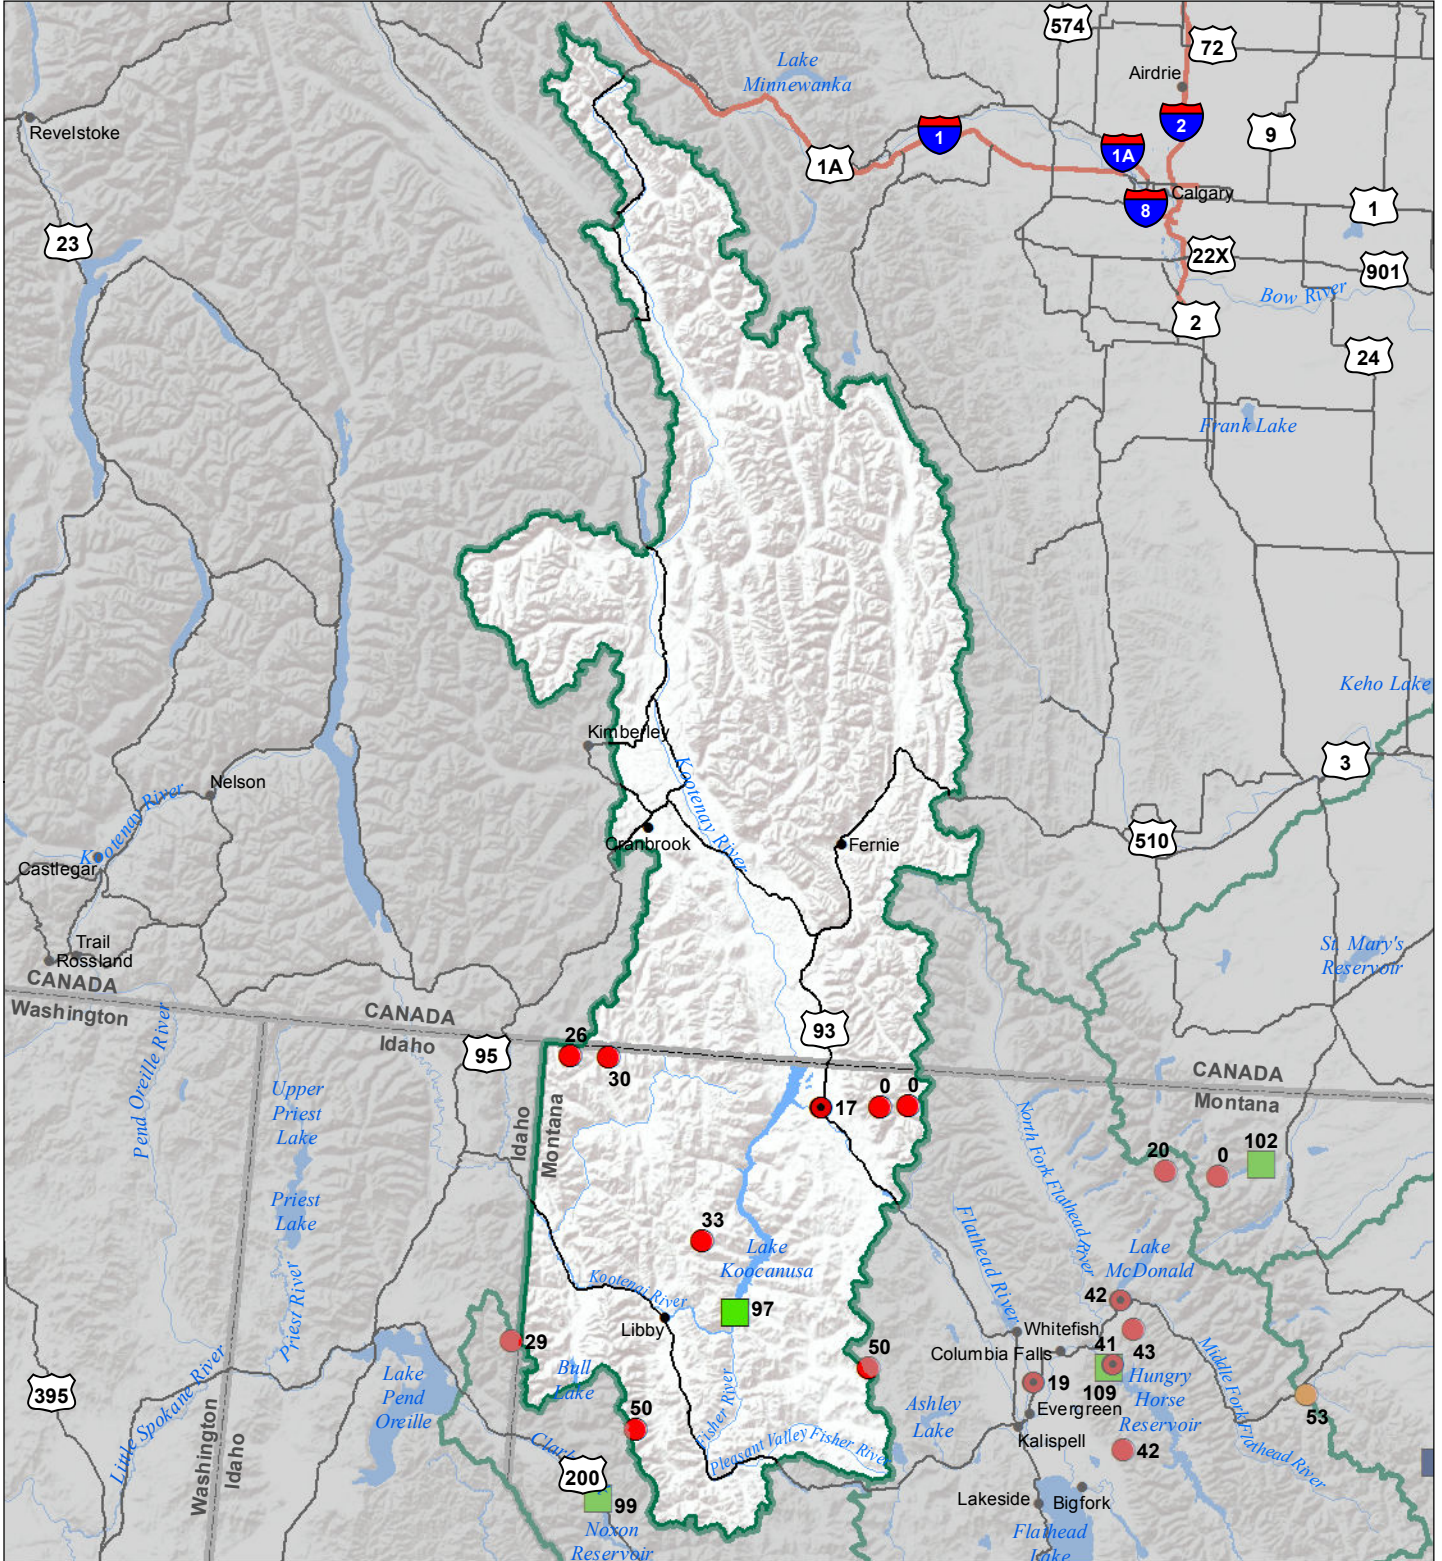

Kootenai River Basin

Monthly Precipitation and Reservoir Levels

Percentage of Normal

September 1, 2018 (August 1, 2018 - September 1, 2018)

Precipitation Percent of Normal

SNOTEL

- > 150%
- 131 - 150%
- 111 - 130%
- 91 - 110%
- 71 - 90%
- 51 - 70%
- 1 - 50%

COOP/ACIS

- > 150%
- 131 - 150%
- 111 - 130%
- 91 - 110%
- 71 - 90%
- 51 - 70%
- 1 - 50%

Reservoirs Percent of Normal

- > 150%
- 131 - 150%
- 111 - 130%
- 91 - 110%
- 71 - 90%
- 51 - 70%
- 1 - 50%