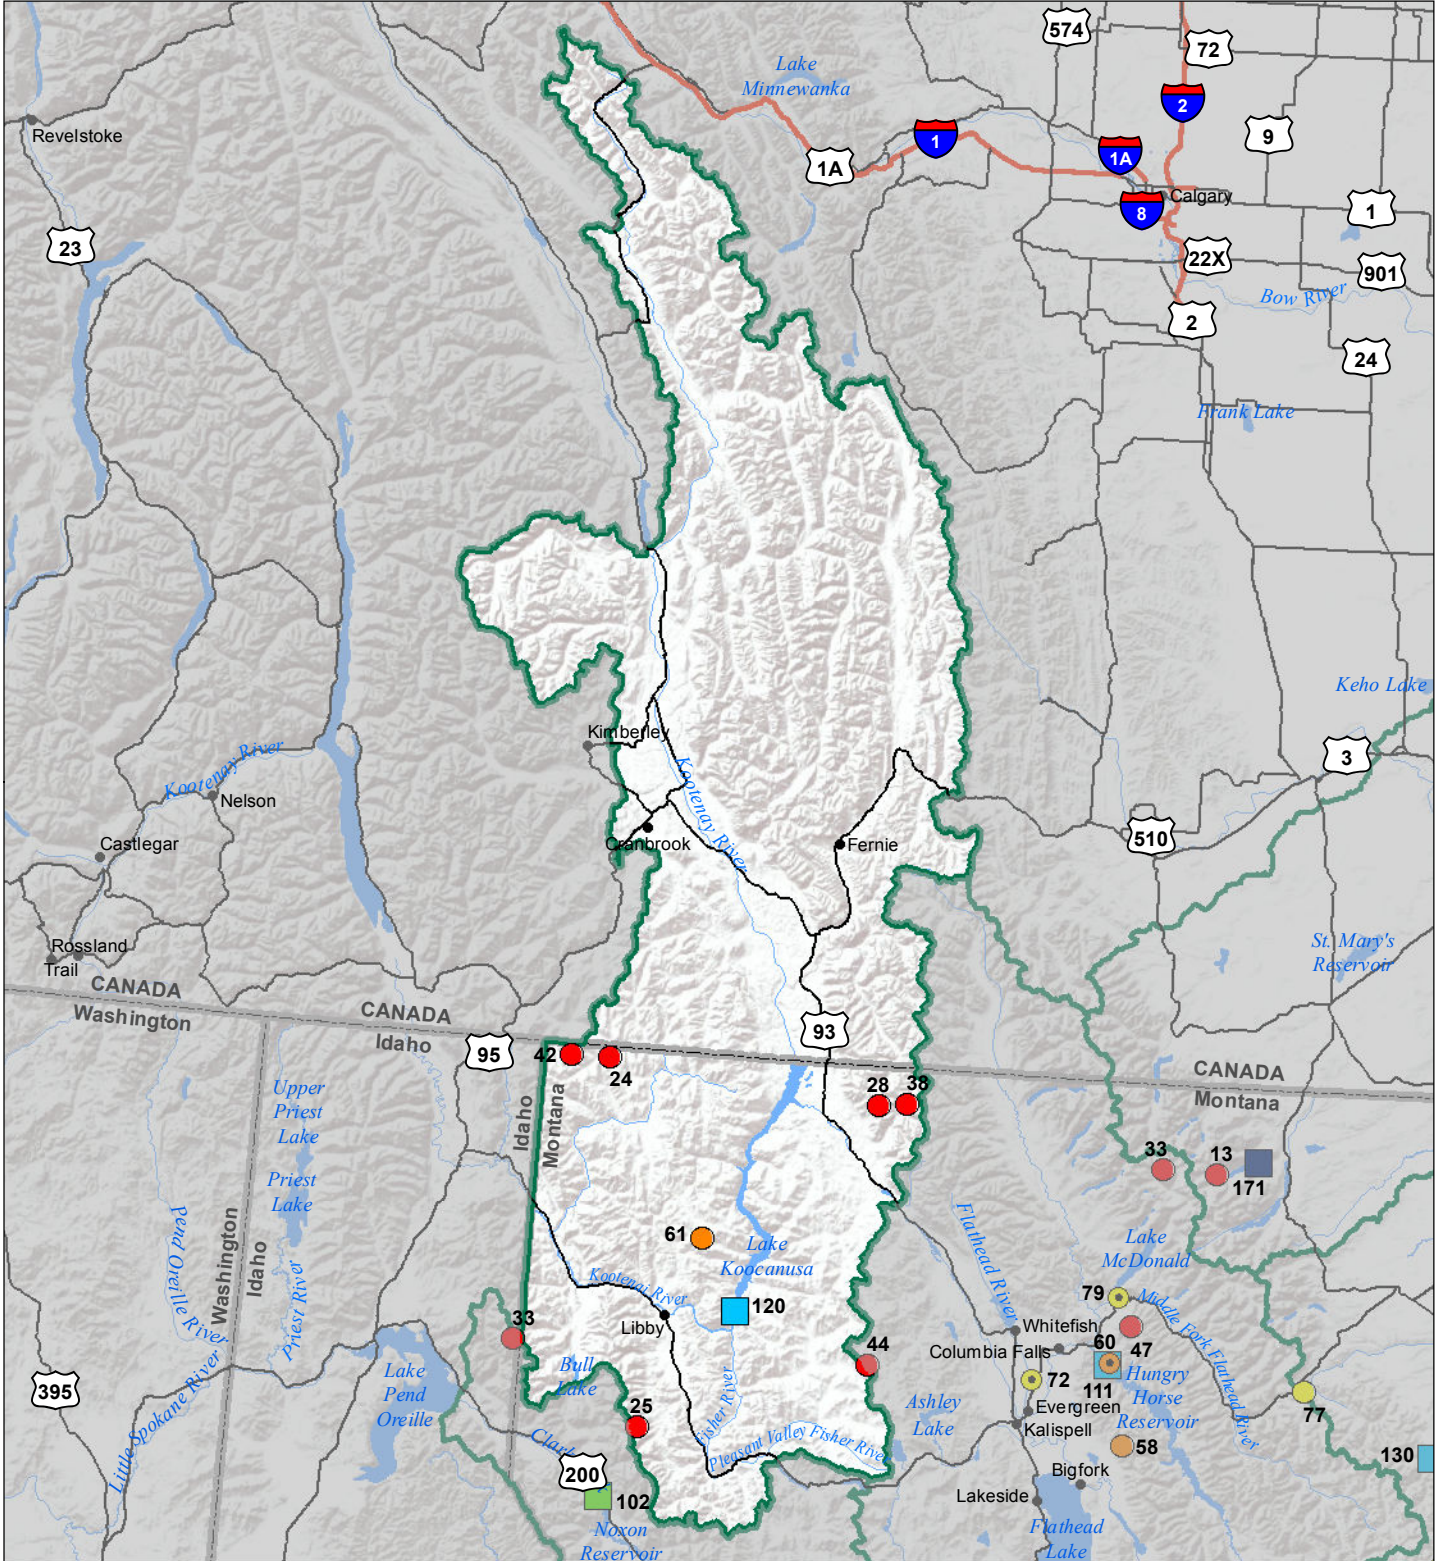

Kootenai River Basin Monthly Precipitation and Reservoir Levels Percentage of Normal June 1, 2018 (May 1, 2018 - June 1, 2018)

Precipitation Percent of Normal

SNOTEL

- > 150%
- 131 - 150%
- 111 - 130%
- 91 - 110%
- 71 - 90%
- 51 - 70%
- 1 - 50%

COOP/ACIS

- > 150%
- 131 - 150%
- 111 - 130%
- 91 - 110%
- 71 - 90%
- 51 - 70%
- 1 - 50%

Reservoirs Percent of Normal

- > 150%
- 131 - 150%
- 111 - 130%
- 91 - 110%
- 71 - 90%
- 51 - 70%
- 1 - 50%