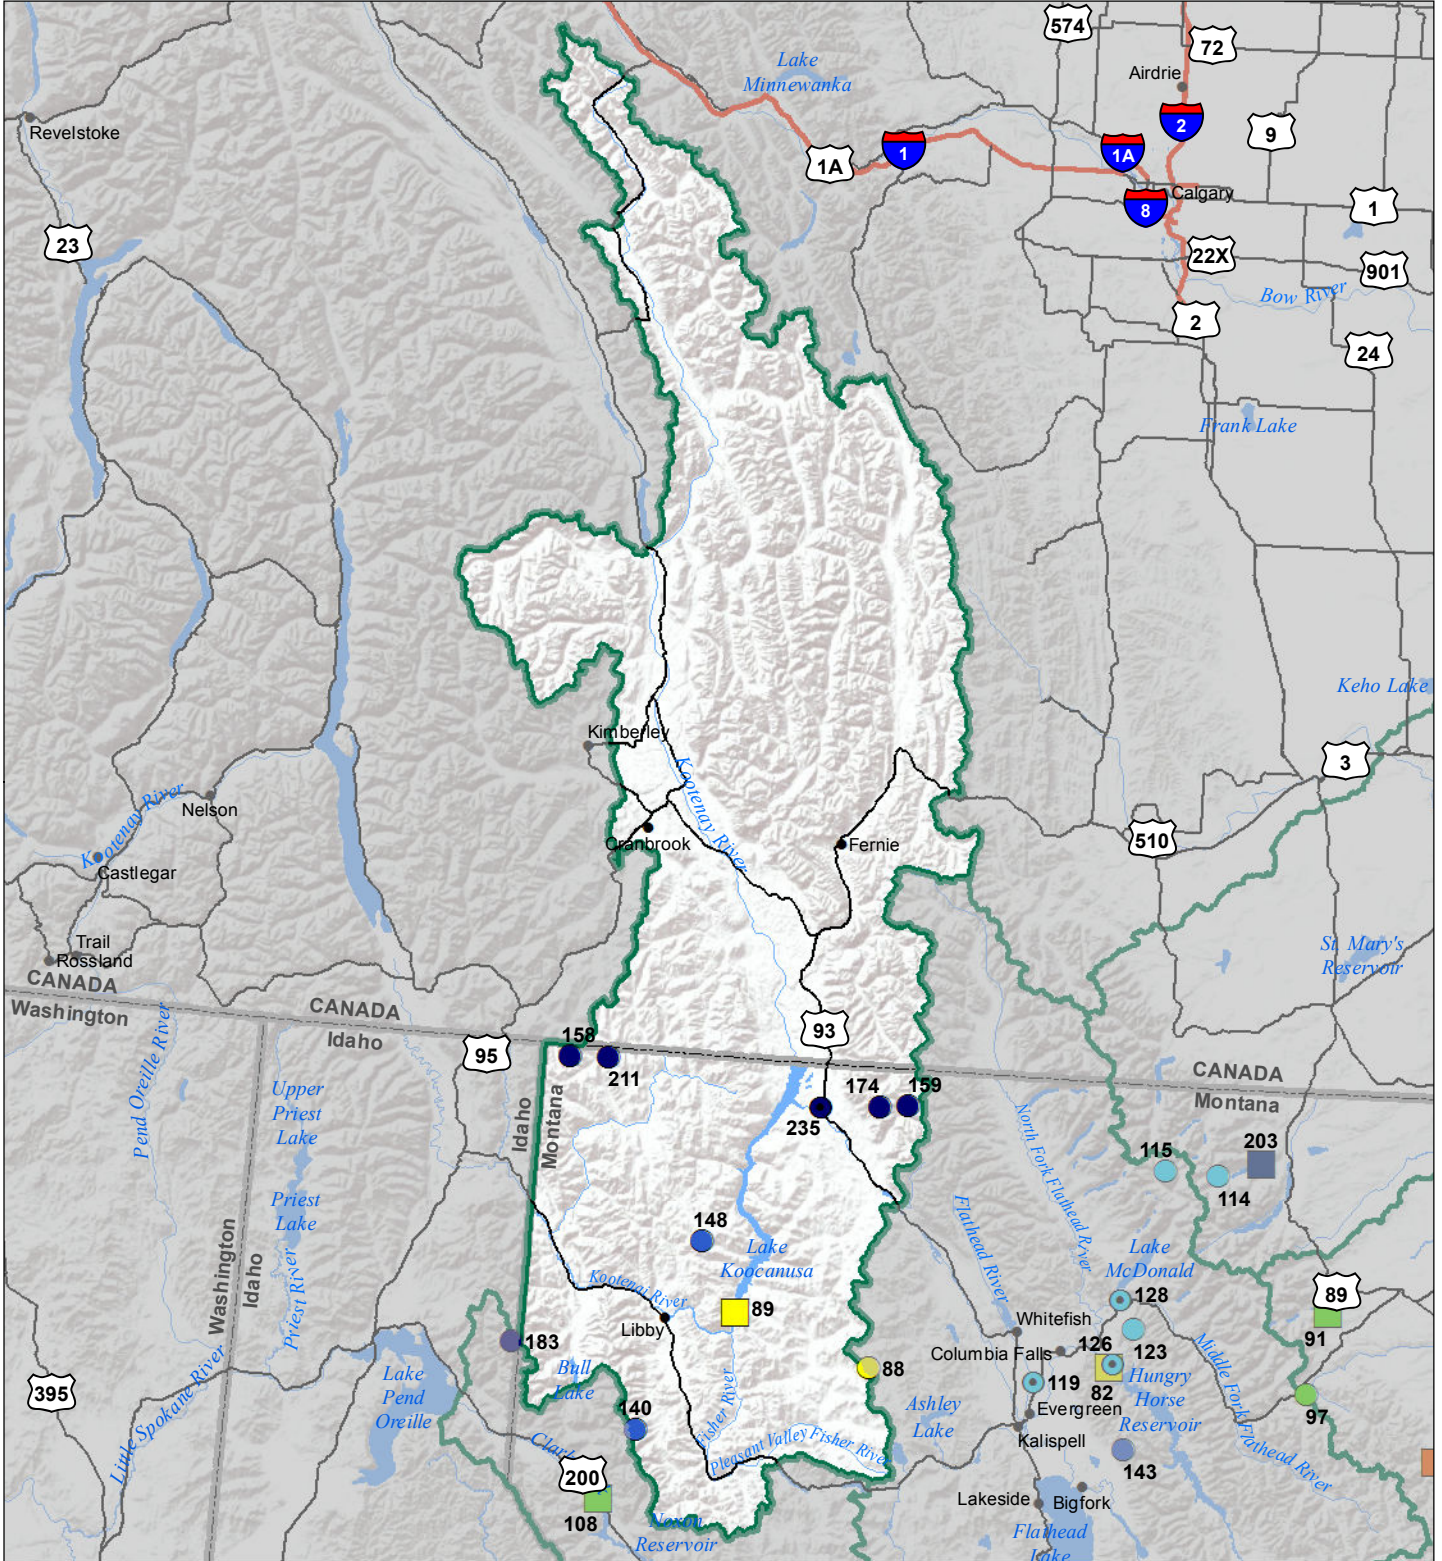

# Kootenai River Basin Monthly Precipitation and Reservoir Levels Percentage of Normal May 1, 2018 (April 1, 2018 - May 1, 2018)

### Precipitation Percent of Normal

#### SNOTEL

- > 150%
- 131 - 150%
- 111 - 130%
- 91 - 110%
- 71 - 90%
- 51 - 70%
- 1 - 50%