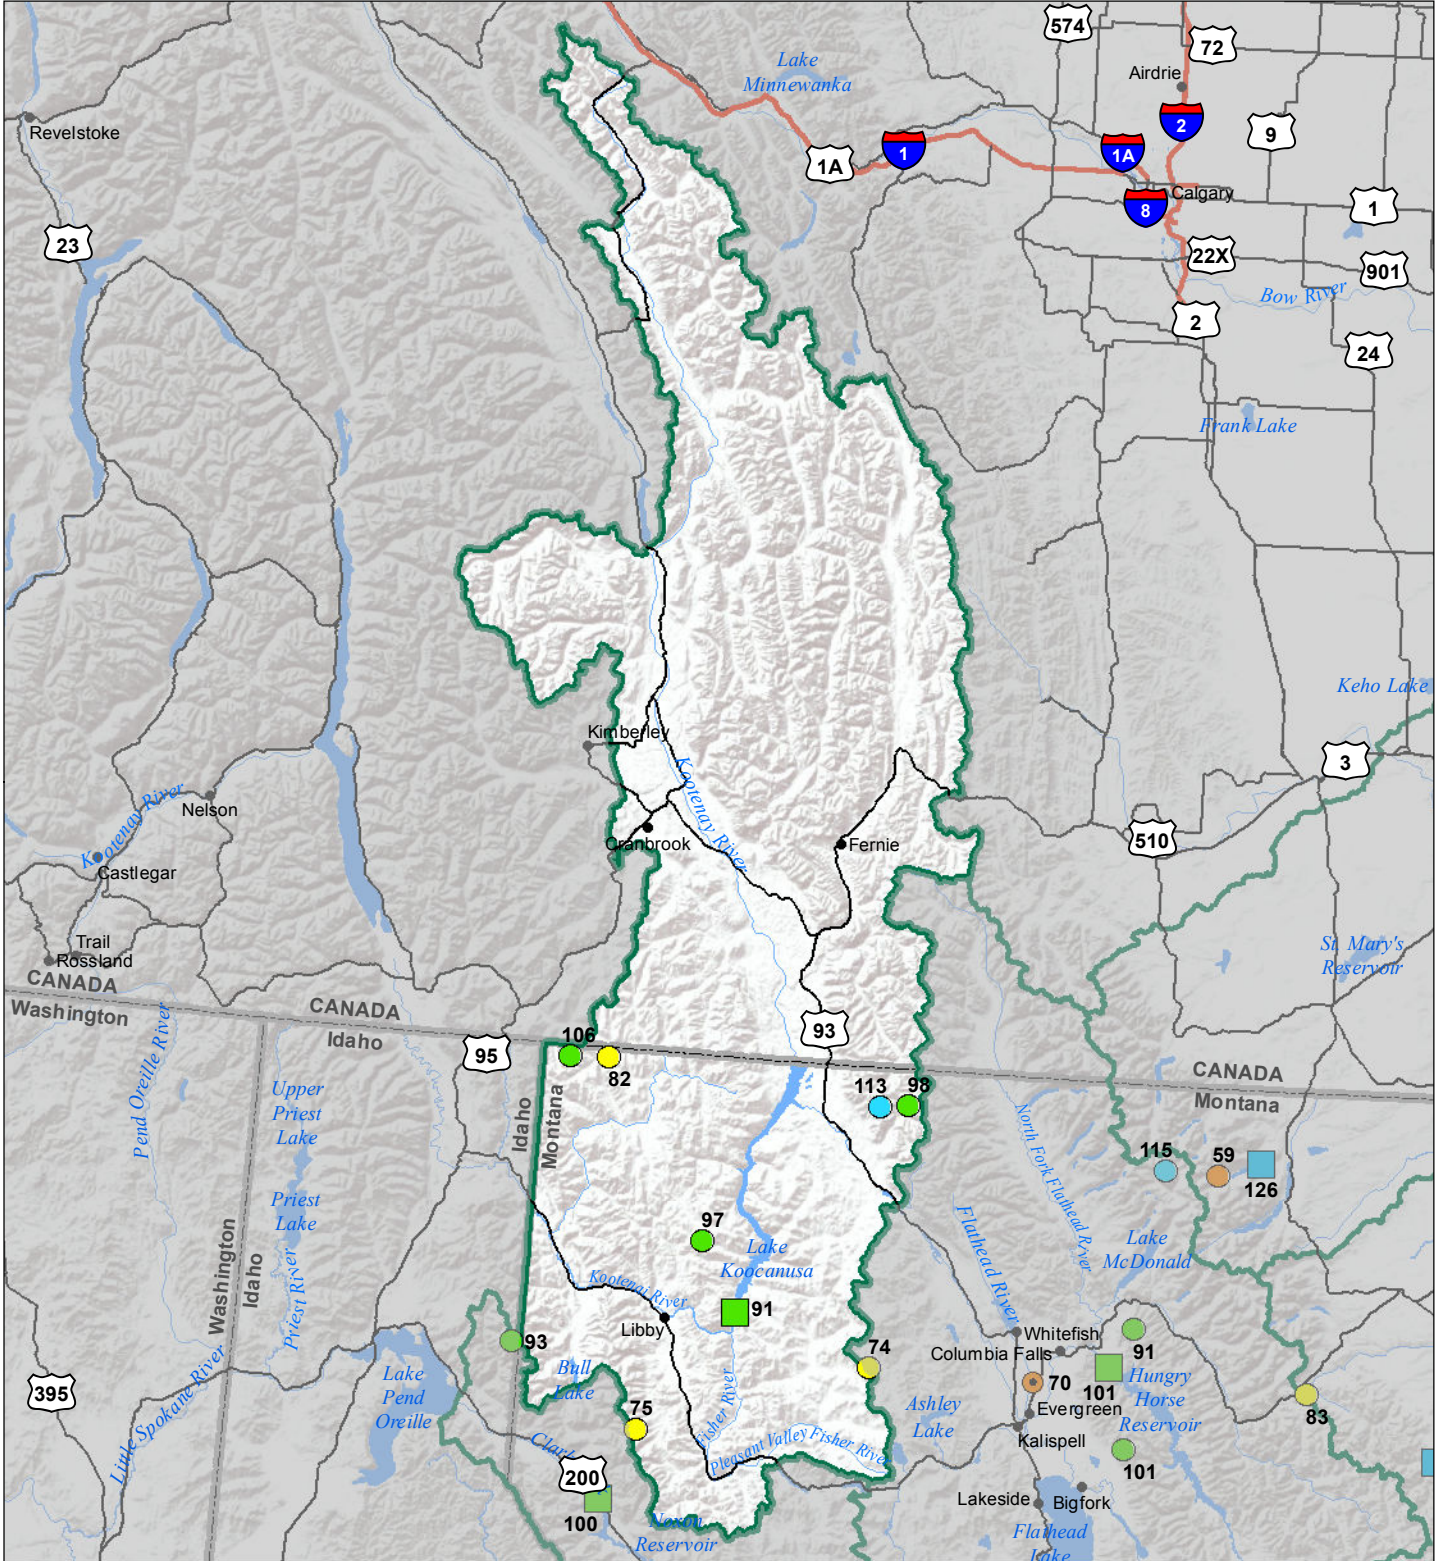

# Kootenai River Basin Monthly Precipitation and Reservoir Levels Percentage of Normal April 1, 2018 (March 1, 2018 - April 1, 2018)

### Precipitation Percent of Normal

#### SNOTEL

- > 150%
- 71 - 90%
- 131 - 150%
- 51 - 70%
- 111 - 130%
- 1 - 50%
- 91 - 110%