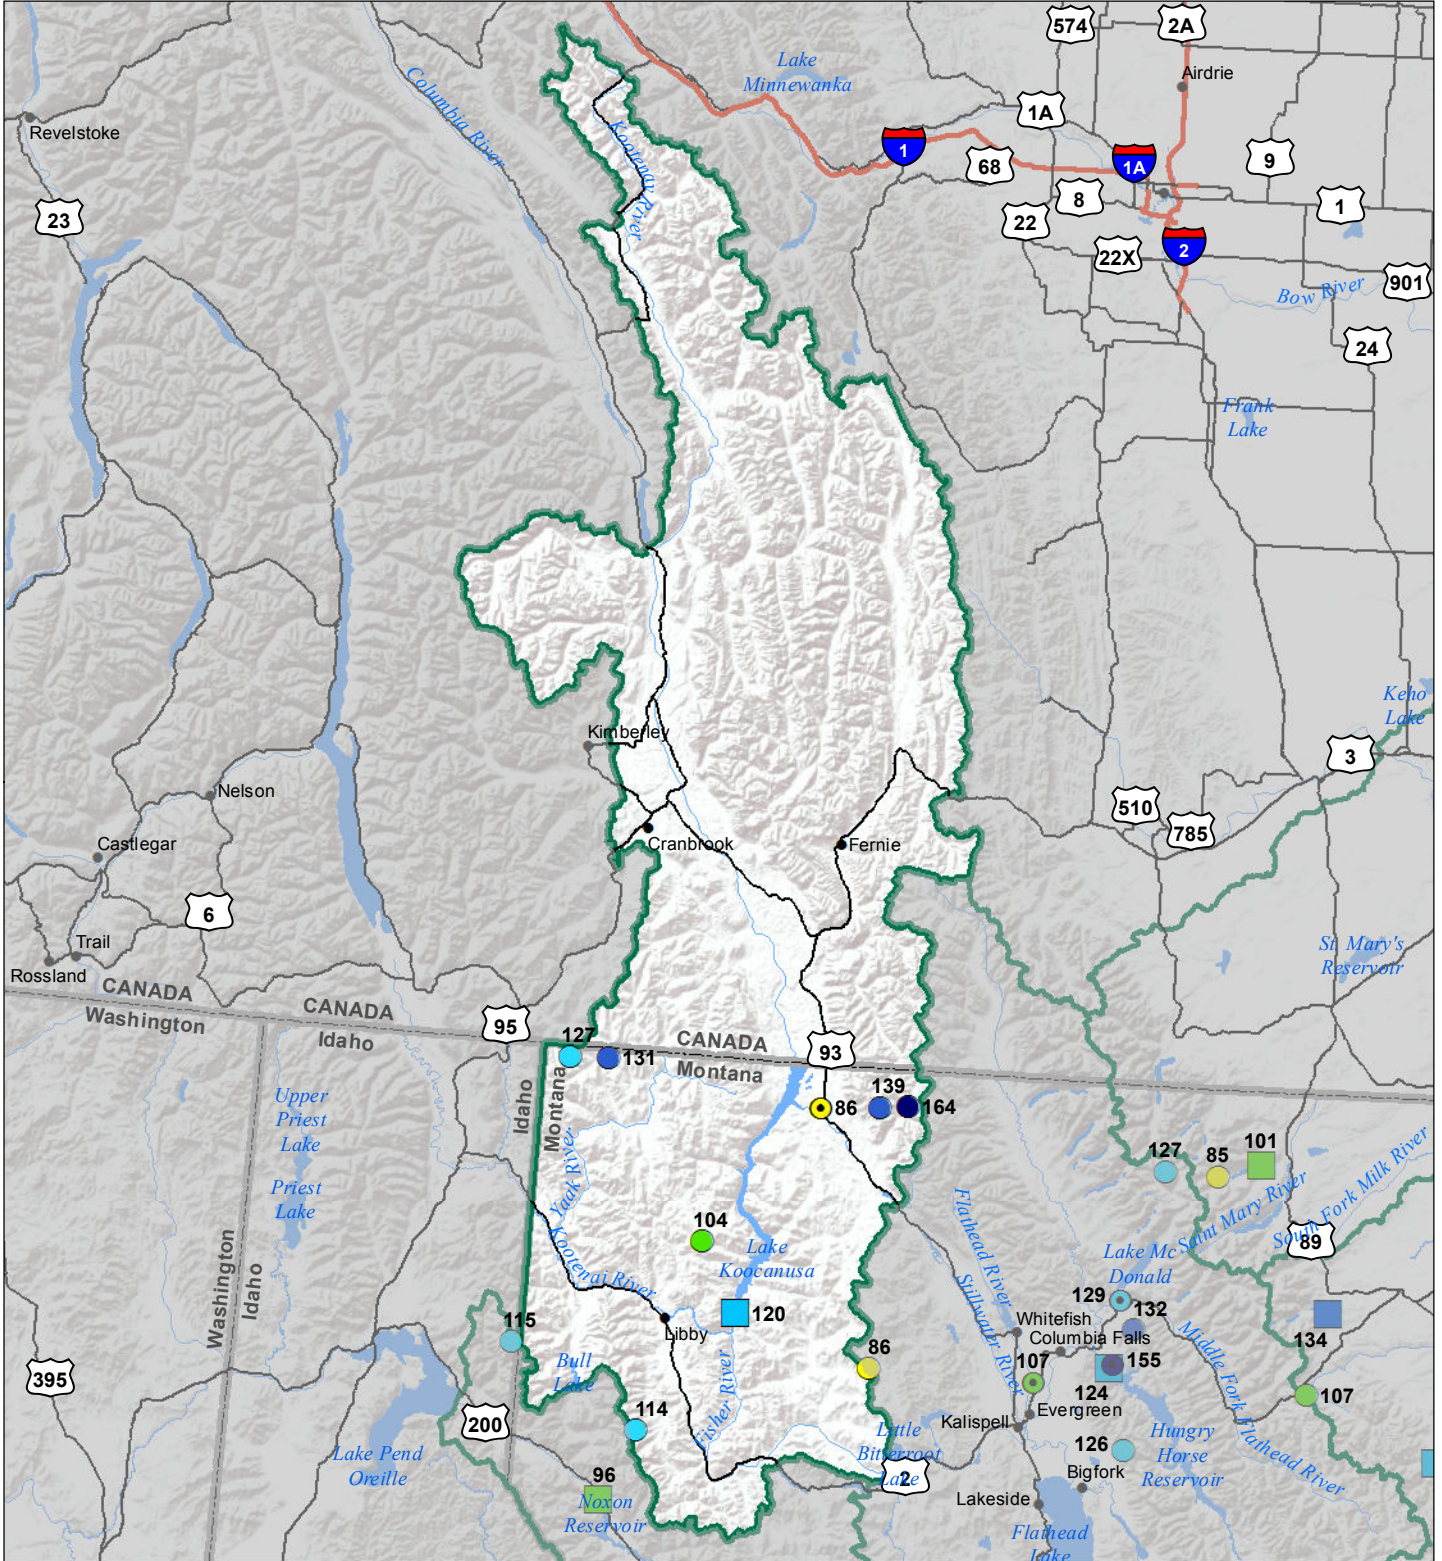

Kootenai River Basin Monthly Precipitation and Reservoir Levels Percentage of Normal February 1, 2018 (January 1, 2018 - February 1, 2018)

Precipitation Percent of Normal

SNOTEL

- > 150%
- 131 - 150%
- 111 - 130%
- 91 - 110%
- 71 - 90%
- 51 - 70%
- 1 - 50%

COOP/ACIS

- > 150%
- 131 - 150%
- 111 - 130%
- 91 - 110%
- 71 - 90%
- 51 - 70%
- 1 - 50%

Reservoirs Percent of Normal

- > 150%
- 131 - 150%
- 111 - 130%
- 91 - 110%
- 71 - 90%
- 51 - 70%
- 1 - 50%