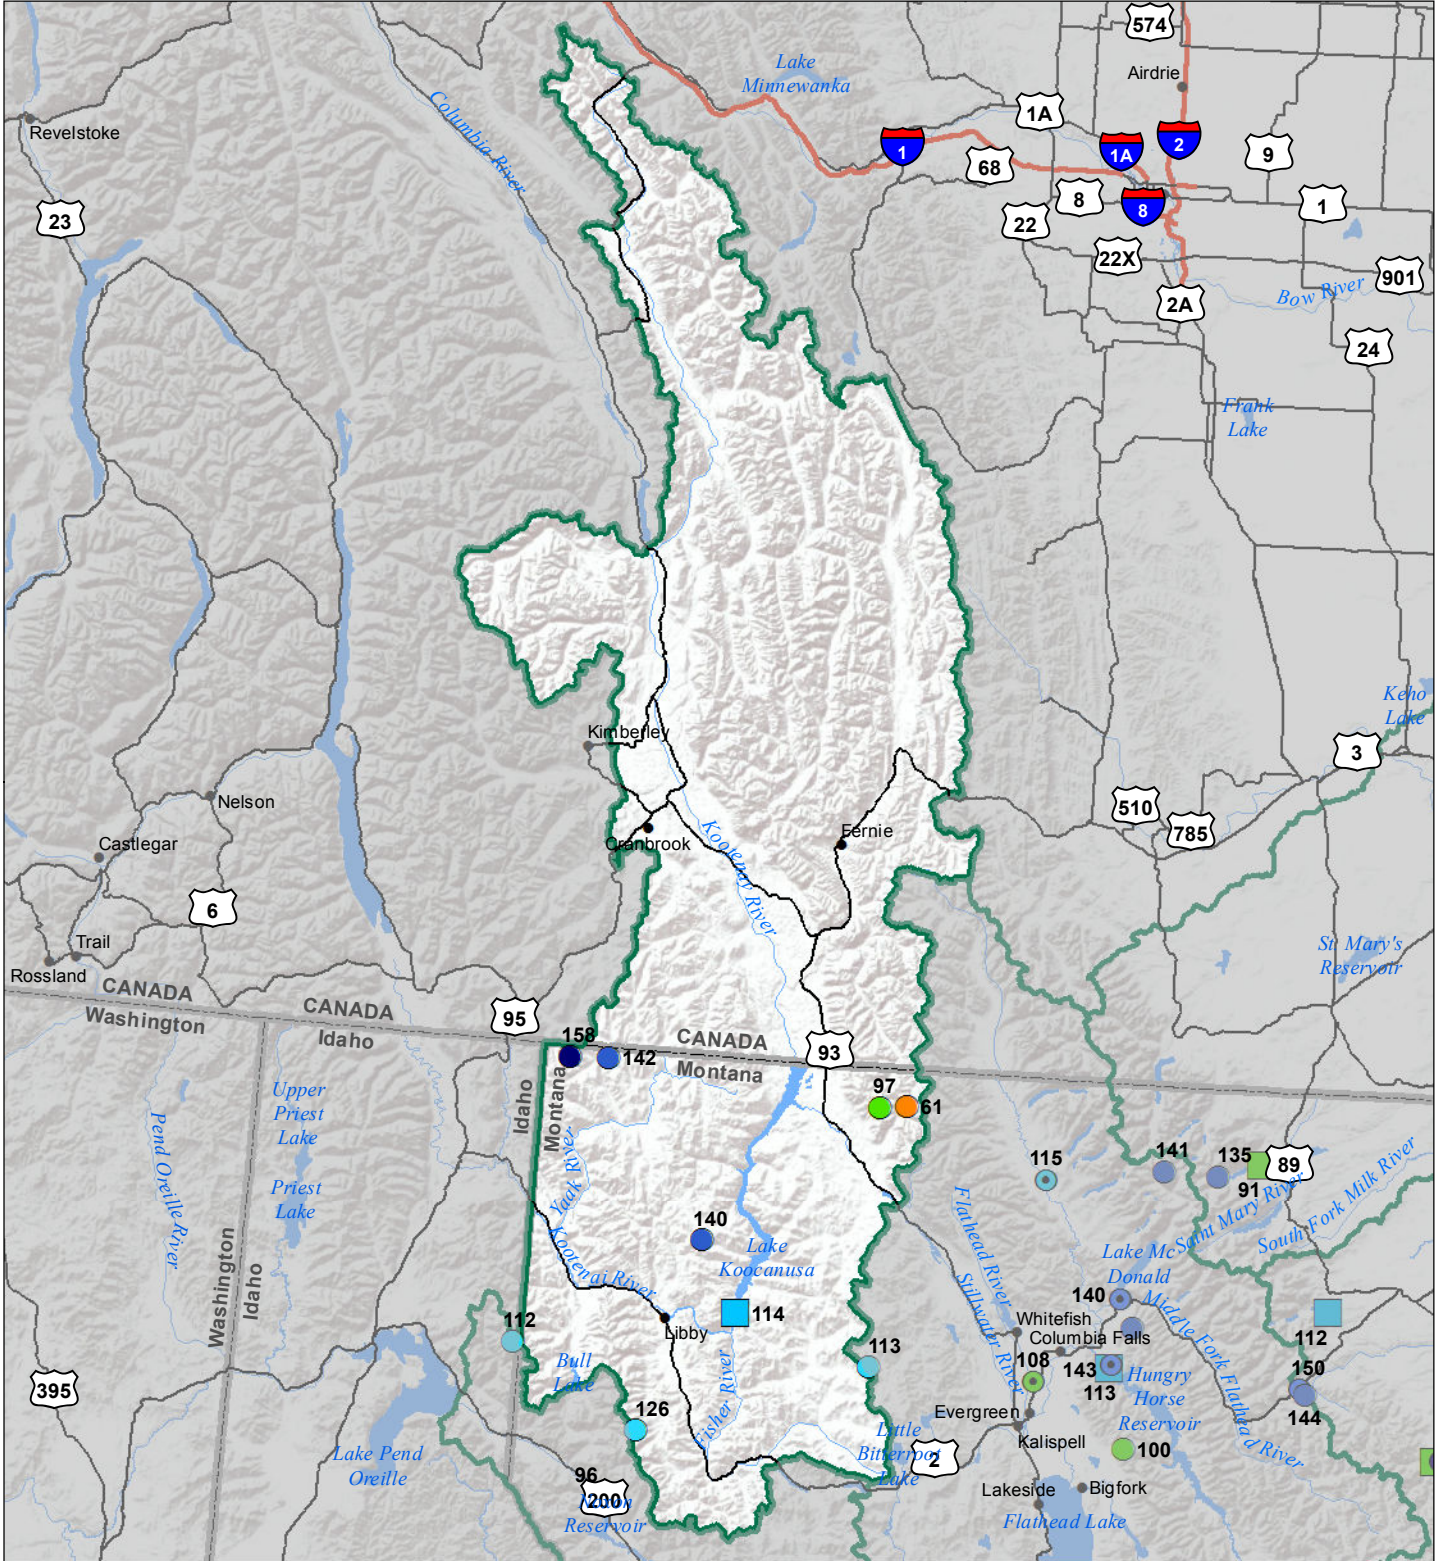

# Kootenai River Basin Monthly Precipitation and Reservoir Levels Percentage of Normal December 1, 2017 (November 1, 2017 - December 1, 2017)

### Precipitation Percent of Normal

#### SNOTEL

- > 150%
- 131 - 150%
- 111 - 130%
- 91 - 110%
- 71 - 90%
- 51 - 70%
- 1 - 50%