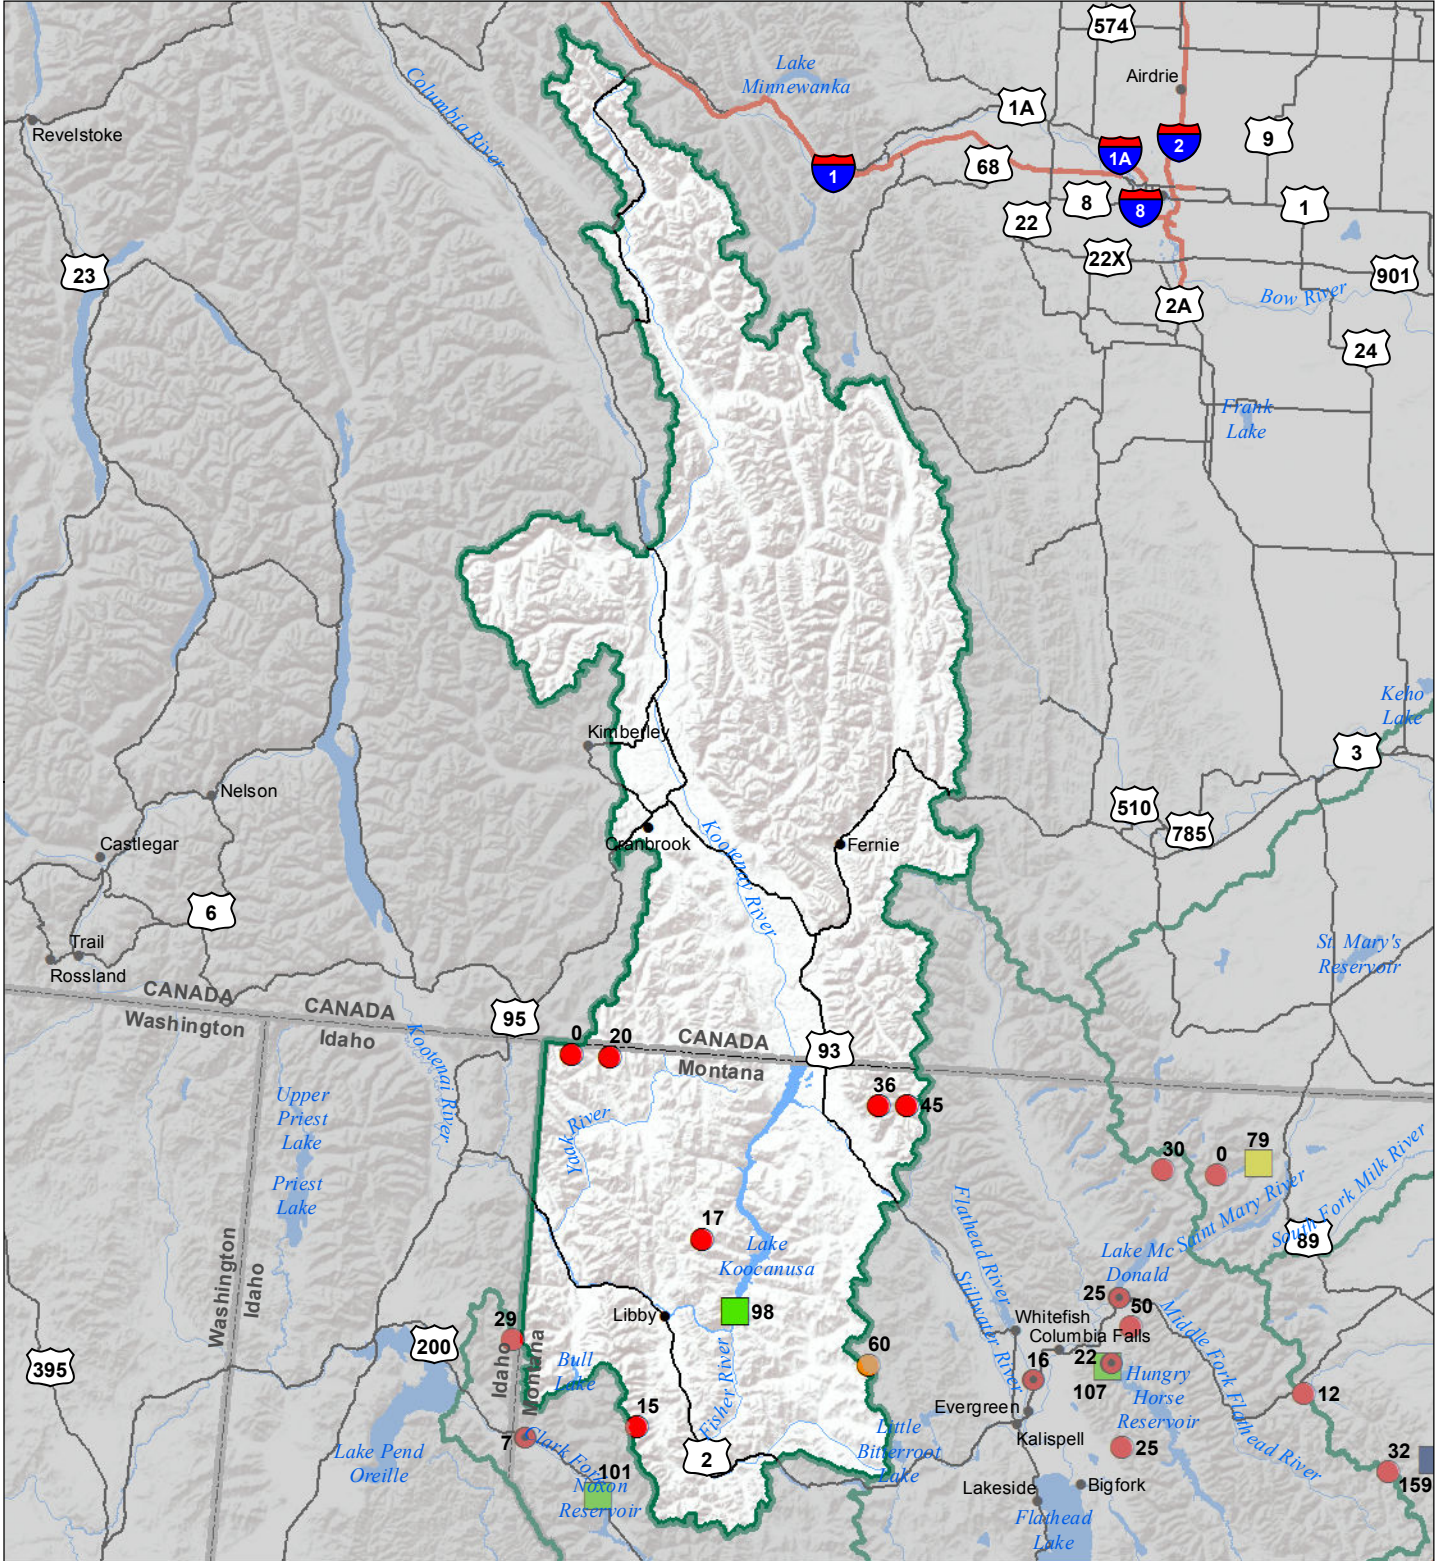

# Kootenai River Basin Monthly Precipitation and Reservoir Levels Percentage of Normal September 1, 2017 (August 1, 2017 - September 1, 2017)

### Precipitation Percent of Normal

#### SNOTEL

- > 150%
- 131 - 150%
- 111 - 130%
- 91 - 110%
- 71 - 90%
- 51 - 70%
- 1 - 50%