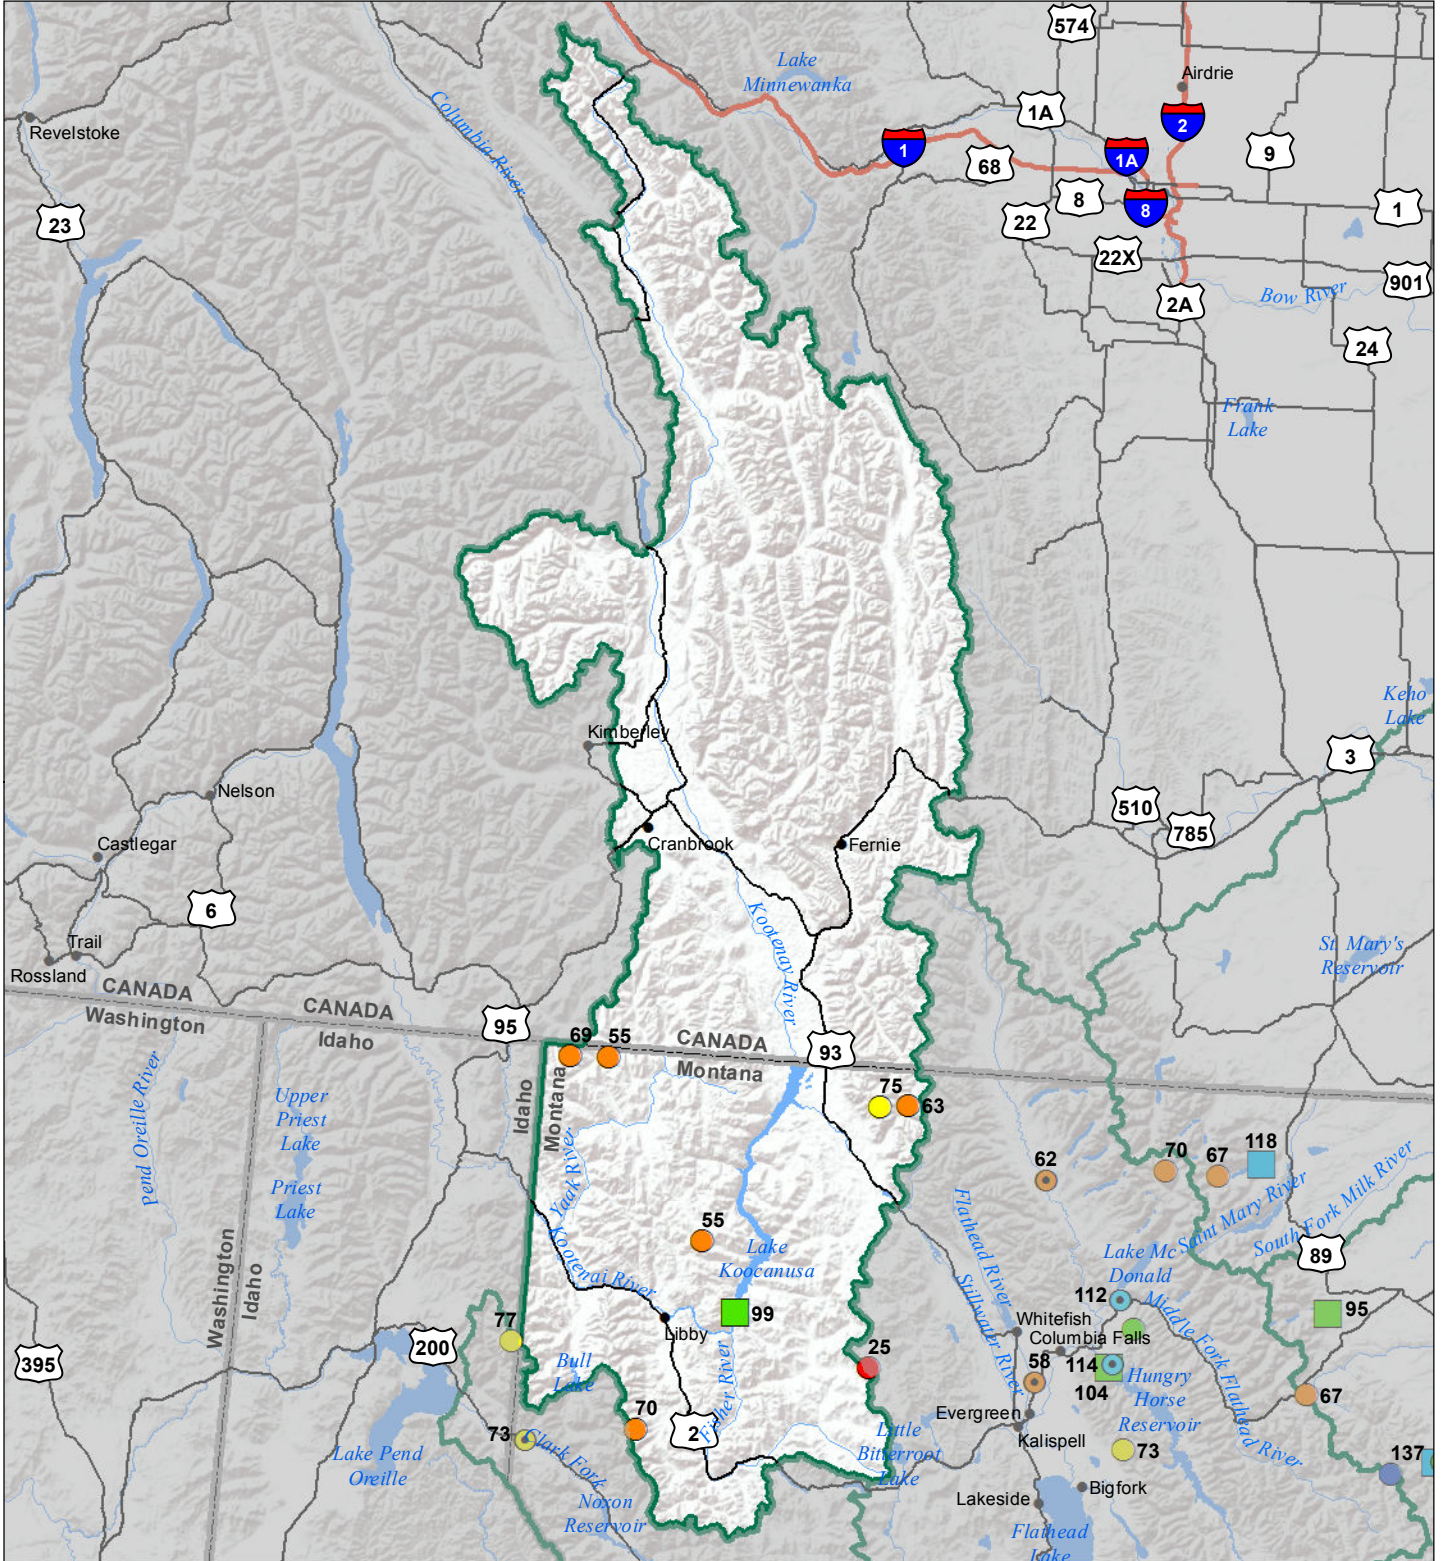

# Kootenai River Basin Monthly Precipitation and Reservoir Levels Percentage of Normal July 1, 2017 (June 1, 2017 - July 1, 2017)

### Precipitation Percent of Normal

#### SNOTEL

- > 150%
- 131 - 150%
- 111 - 130%
- 91 - 110%
- 71 - 90%
- 51 - 70%
- 1 - 50%