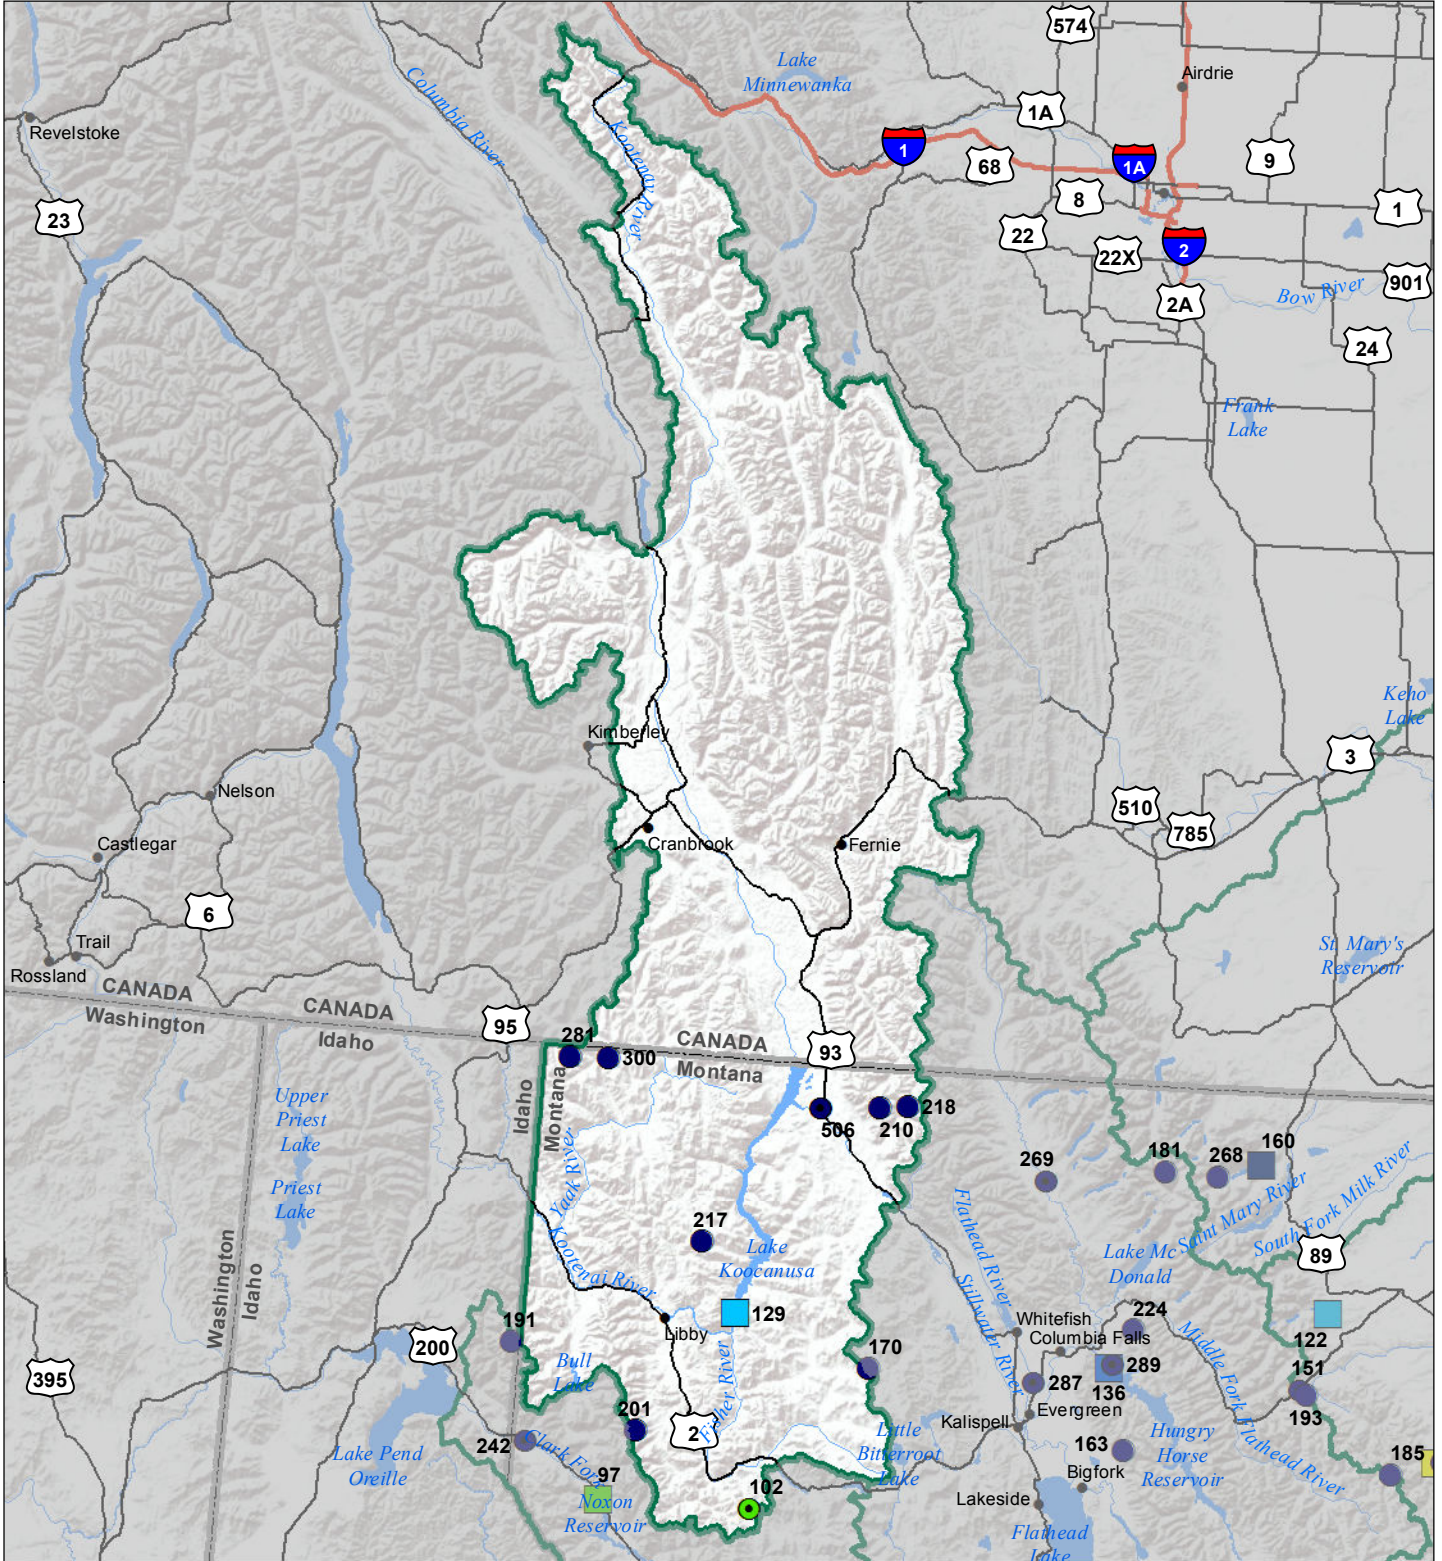

Kootenai River Basin

Monthly Precipitation and Reservoir Levels

Percentage of Normal

March 1, 2017 (February 1, 2017 - March 1, 2017)

Precipitation Percent of Normal

SNOTEL

- > 150%
- 131 - 150%
- 111 - 130%
- 91 - 110%
- 71 - 90%
- 51 - 70%
- 1 - 50%

COOP/ACIS

- > 150%
- 131 - 150%
- 111 - 130%
- 91 - 110%
- 71 - 90%
- 51 - 70%
- 1 - 50%

Reservoirs Percent of Normal

- > 150%
- 131 - 150%
- 111 - 130%
- 91 - 110%
- 71 - 90%
- 51 - 70%
- 1 - 50%