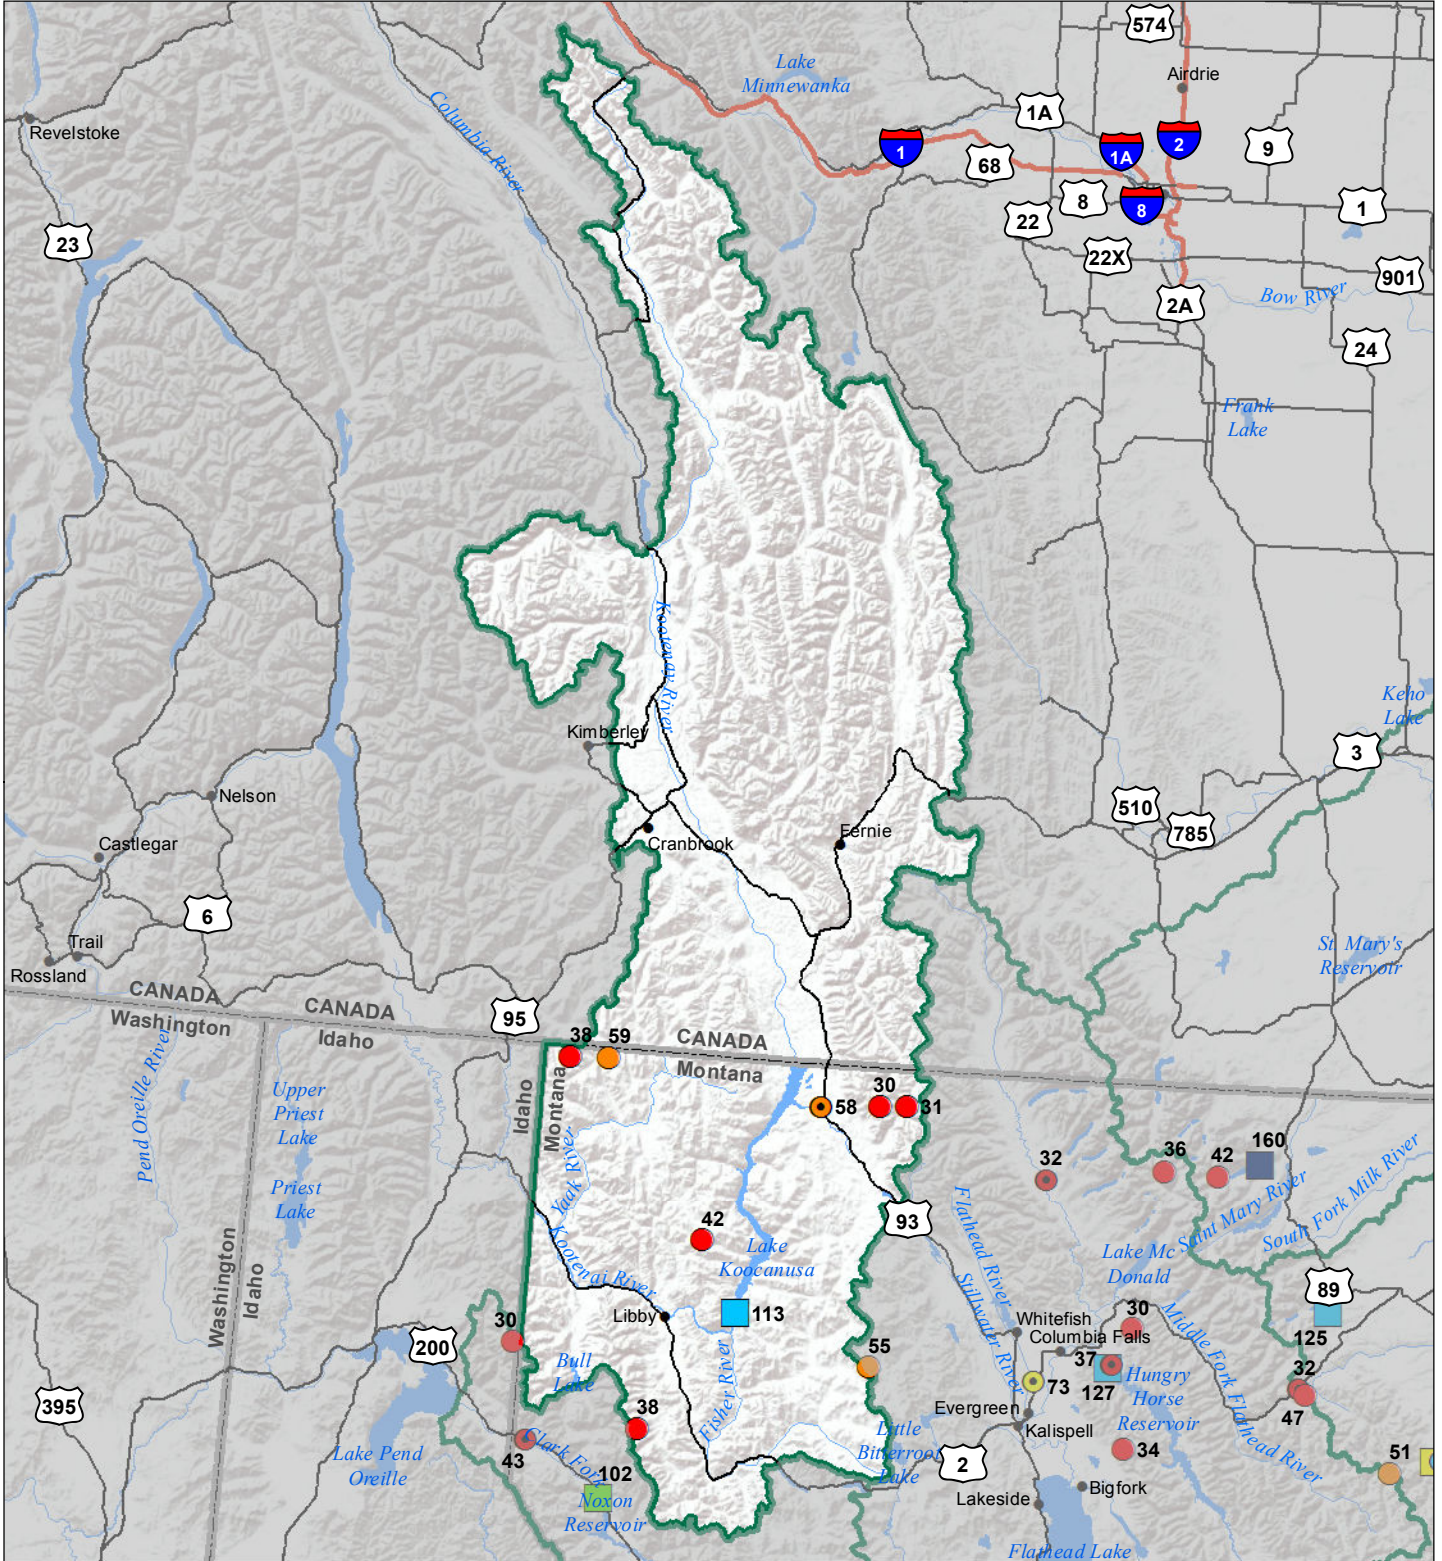

Kootenai River Basin Monthly Precipitation and Reservoir Levels Percentage of Normal February 1, 2017 (January 1, 2017 - February 1, 2017)

Precipitation Percent of Normal

SNOTEL

- > 150%
- 131 - 150%
- 111 - 130%
- 91 - 110%
- 71 - 90%
- 51 - 70%
- 1 - 50%

COOP/ACIS

- > 150%
- 131 - 150%
- 111 - 130%
- 91 - 110%
- 71 - 90%
- 51 - 70%
- 1 - 50%

Reservoirs Percent of Normal

- > 150%
- 131 - 150%
- 111 - 130%
- 91 - 110%
- 71 - 90%
- 51 - 70%
- 1 - 50%