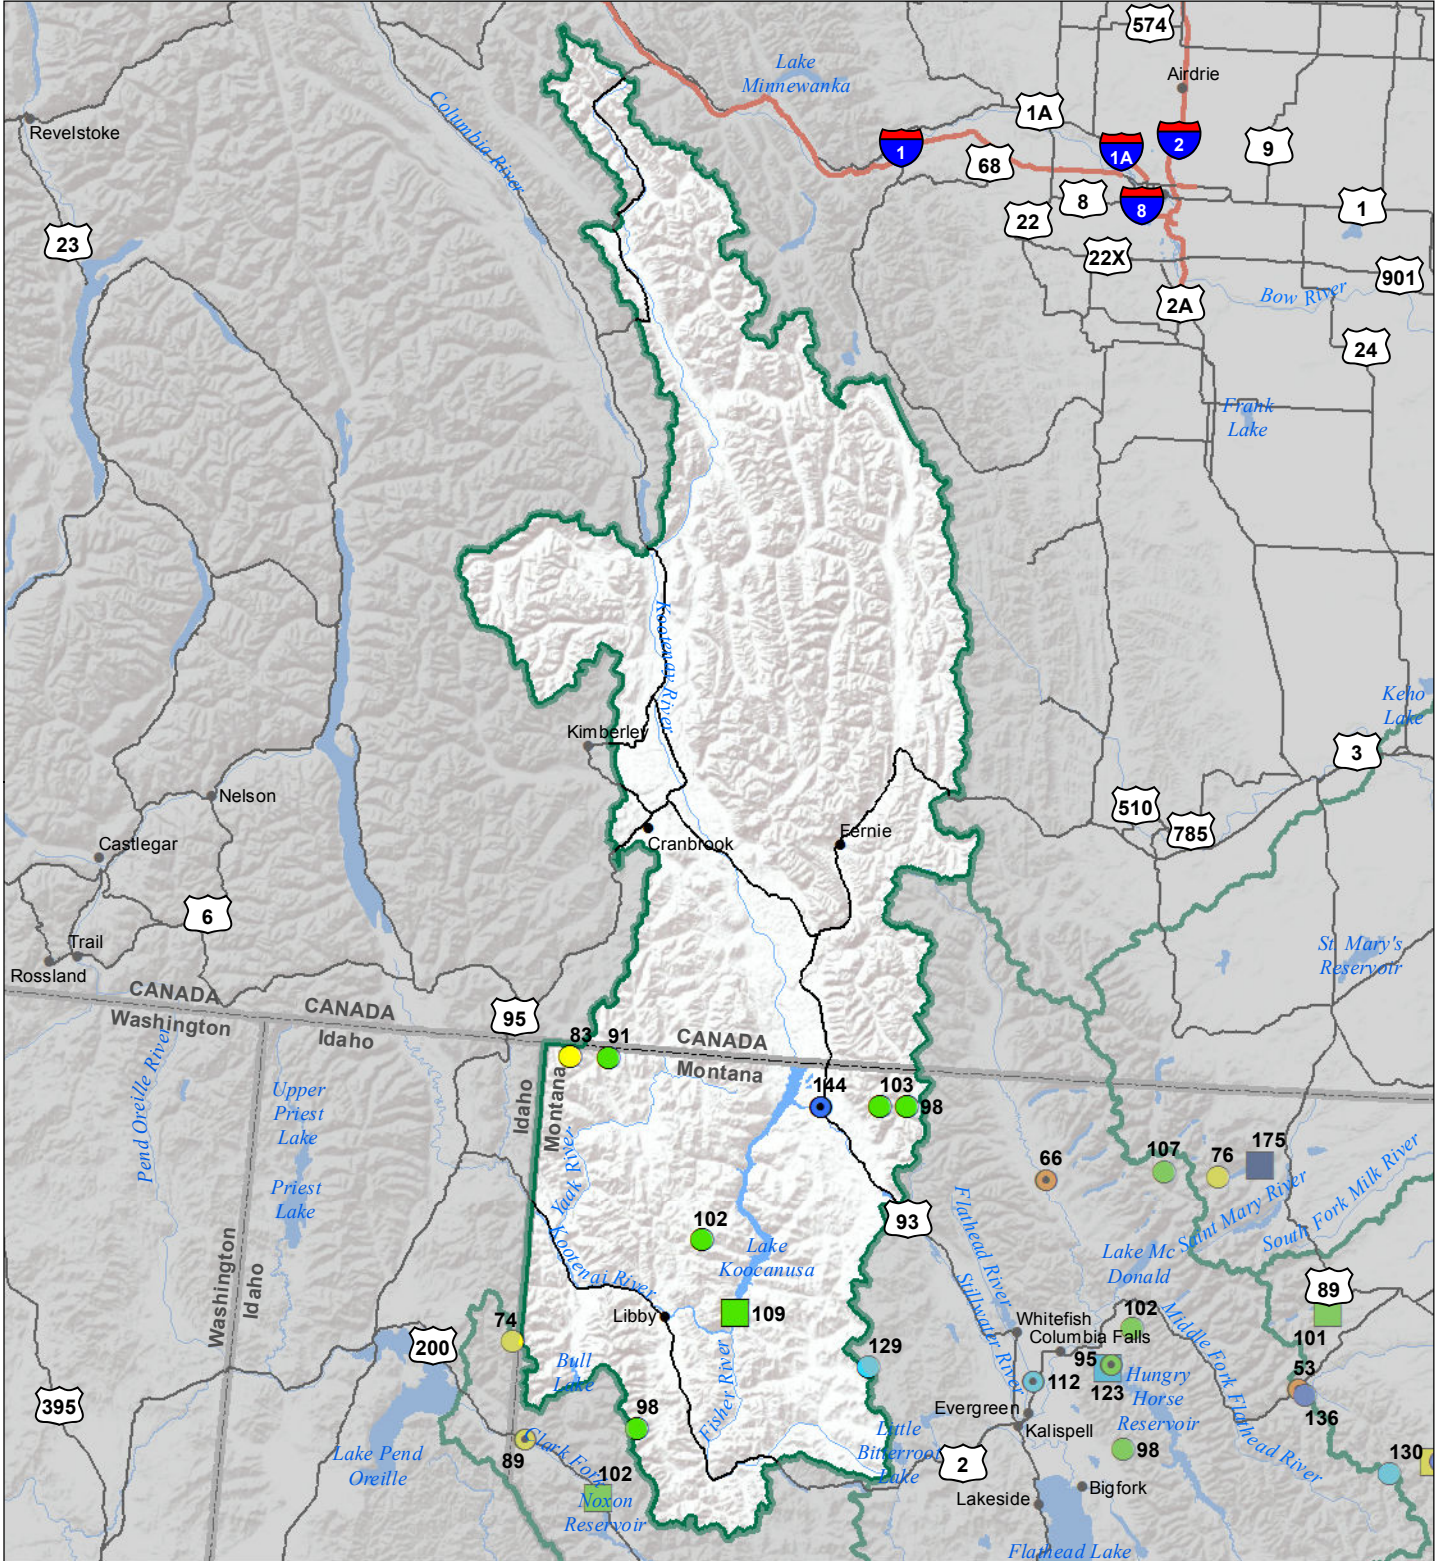

Kootenai River Basin Monthly Precipitation and Reservoir Levels Percentage of Normal January 1, 2017 (December 1, 2016 - January 1, 2017)

Precipitation Percent of Normal

SNOTEL

- > 150%
- 131 - 150%
- 111 - 130%
- 91 - 110%
- 71 - 90%
- 51 - 70%
- 1 - 50%

COOP/ACIS

- > 150%
- 131 - 150%
- 111 - 130%
- 91 - 110%
- 71 - 90%
- 51 - 70%
- 1 - 50%

Reservoirs Percent of Normal

- > 150%
- 131 - 150%
- 111 - 130%
- 91 - 110%
- 71 - 90%
- 51 - 70%
- 1 - 50%