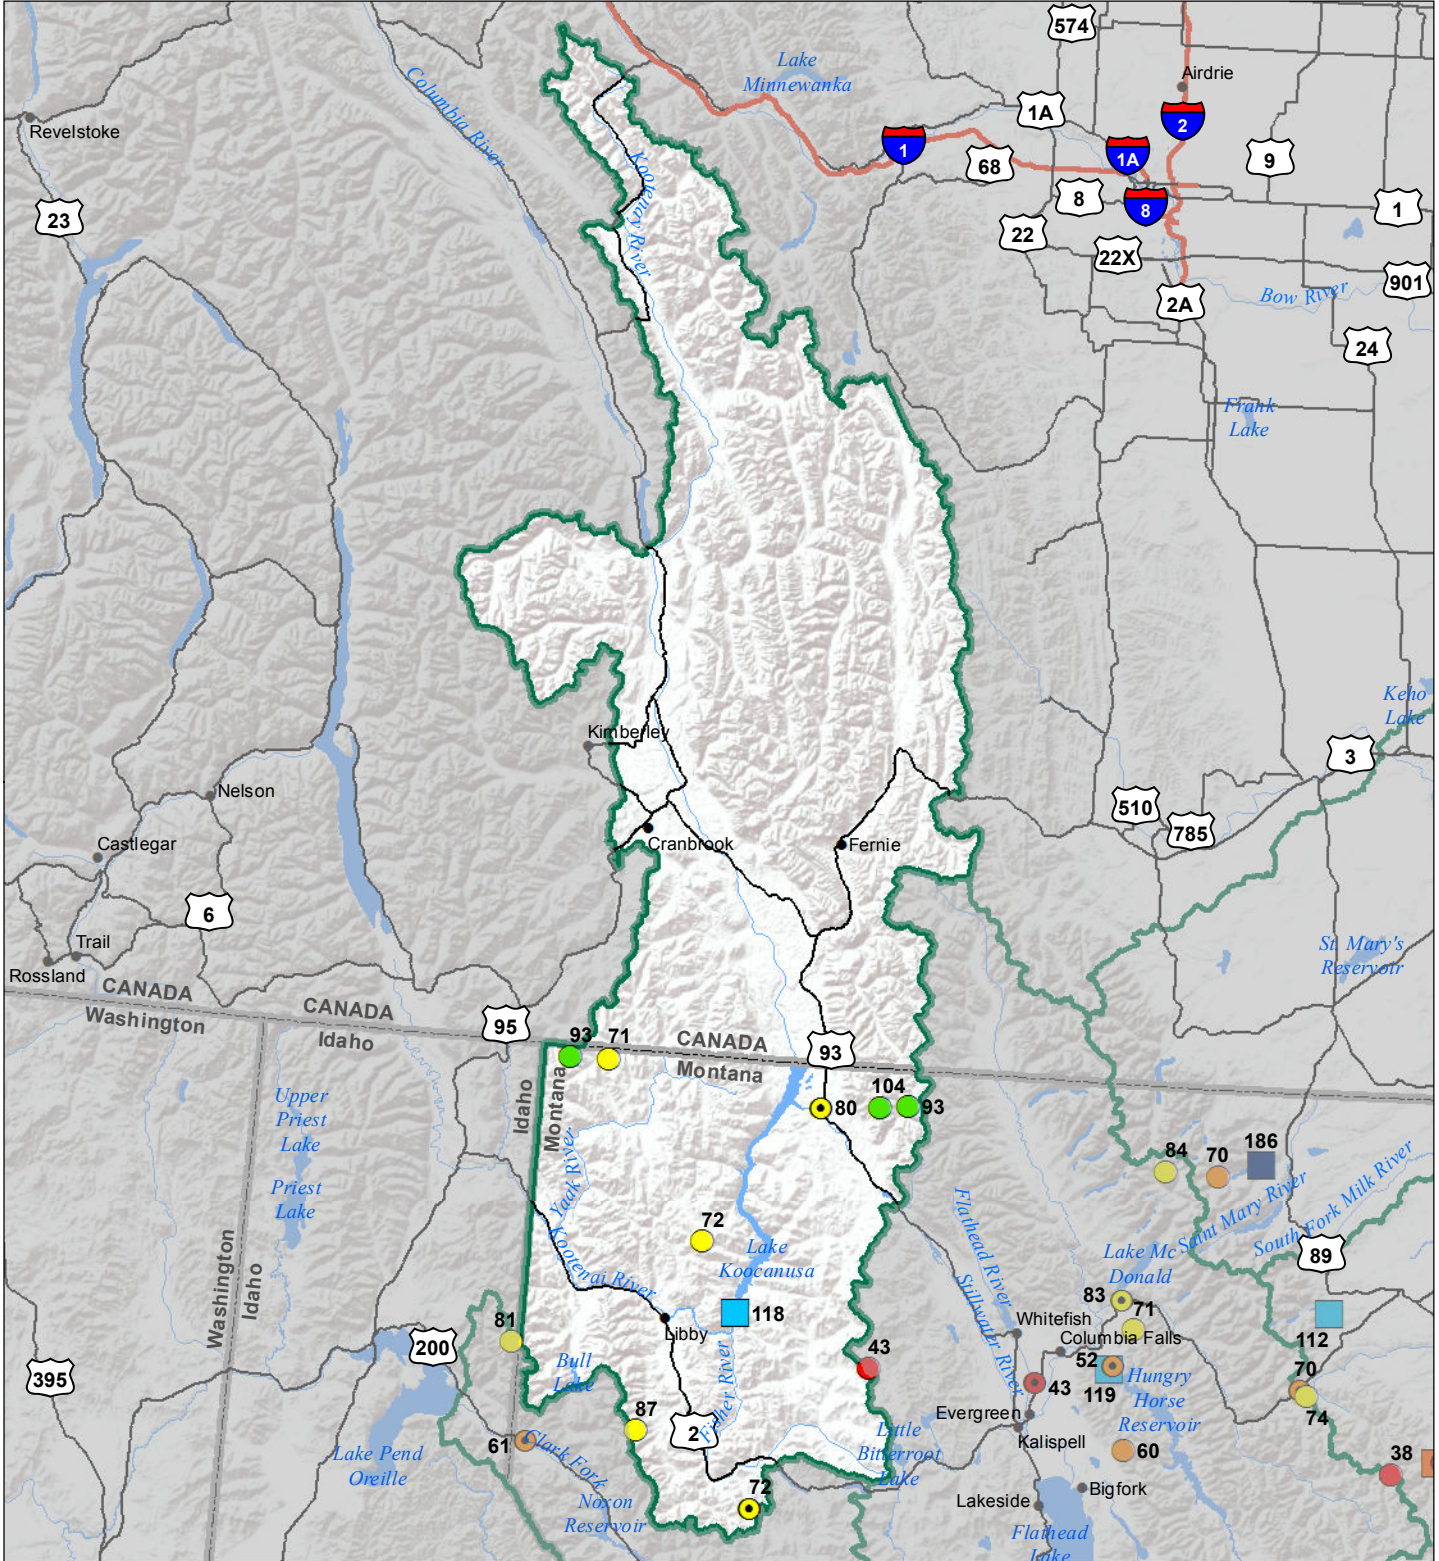

Kootenai River Basin Monthly Precipitation and Reservoir Levels Percentage of Normal December 1, 2016 (November 1, 2016 - December 1, 2016)

Precipitation Percent of Normal

SNOTEL

- > 150%
- 131 - 150%
- 111 - 130%
- 91 - 110%
- 71 - 90%
- 51 - 70%
- 1 - 50%

COOP/ACIS

- > 150%
- 131 - 150%
- 111 - 130%
- 91 - 110%
- 71 - 90%
- 51 - 70%
- 1 - 50%

Reservoirs Percent of Normal

- > 150%
- 131 - 150%
- 111 - 130%
- 91 - 110%
- 71 - 90%
- 51 - 70%
- 1 - 50%