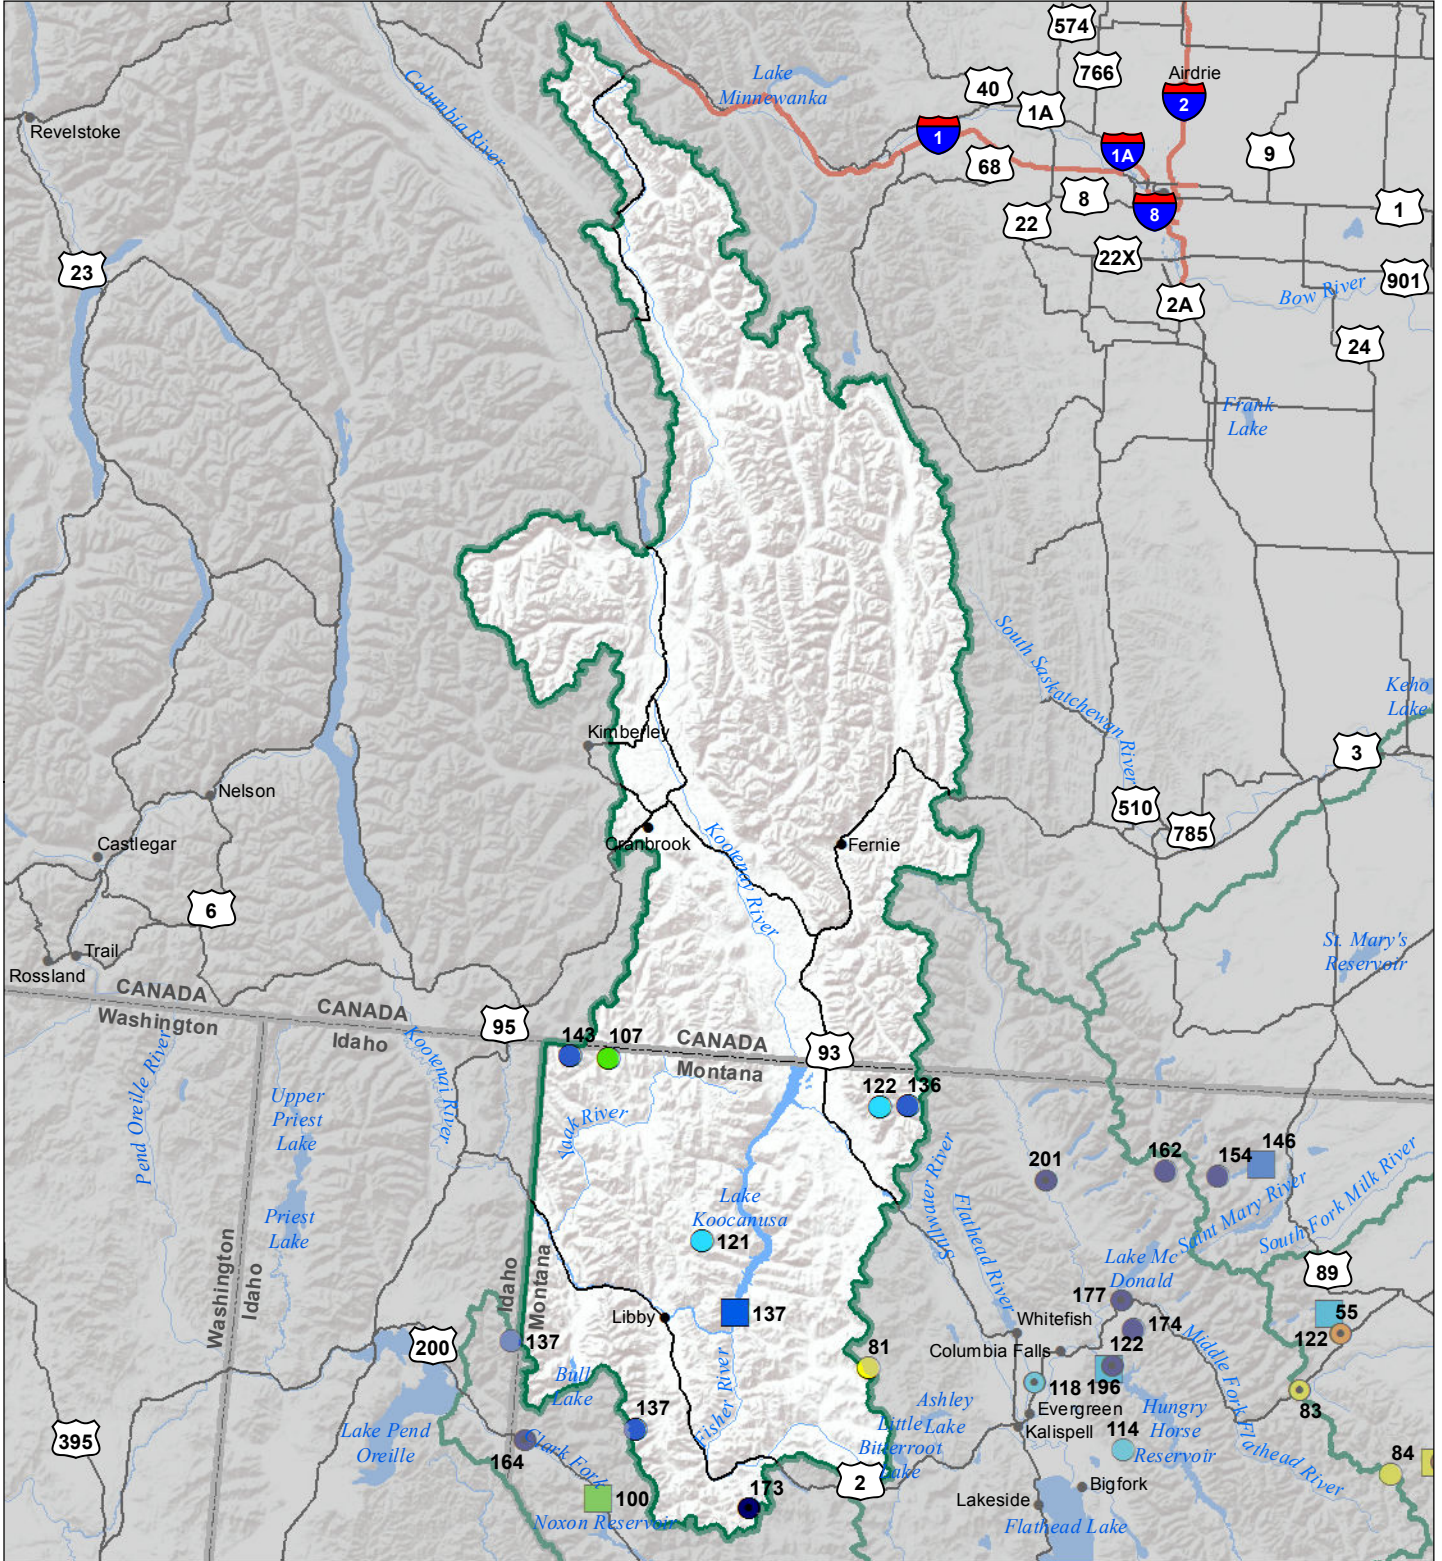

# Kootenai River Basin Monthly Precipitation and Reservoir Levels Percentage of Normal April 1, 2016 (March 1, 2016 - April 1, 2016)

### Precipitation Percent of Normal

#### SNOTEL

- > 150%
- 131 - 150%
- 111 - 130%
- 91 - 110%
- 71 - 90%
- 51 - 70%
- 1 - 50%