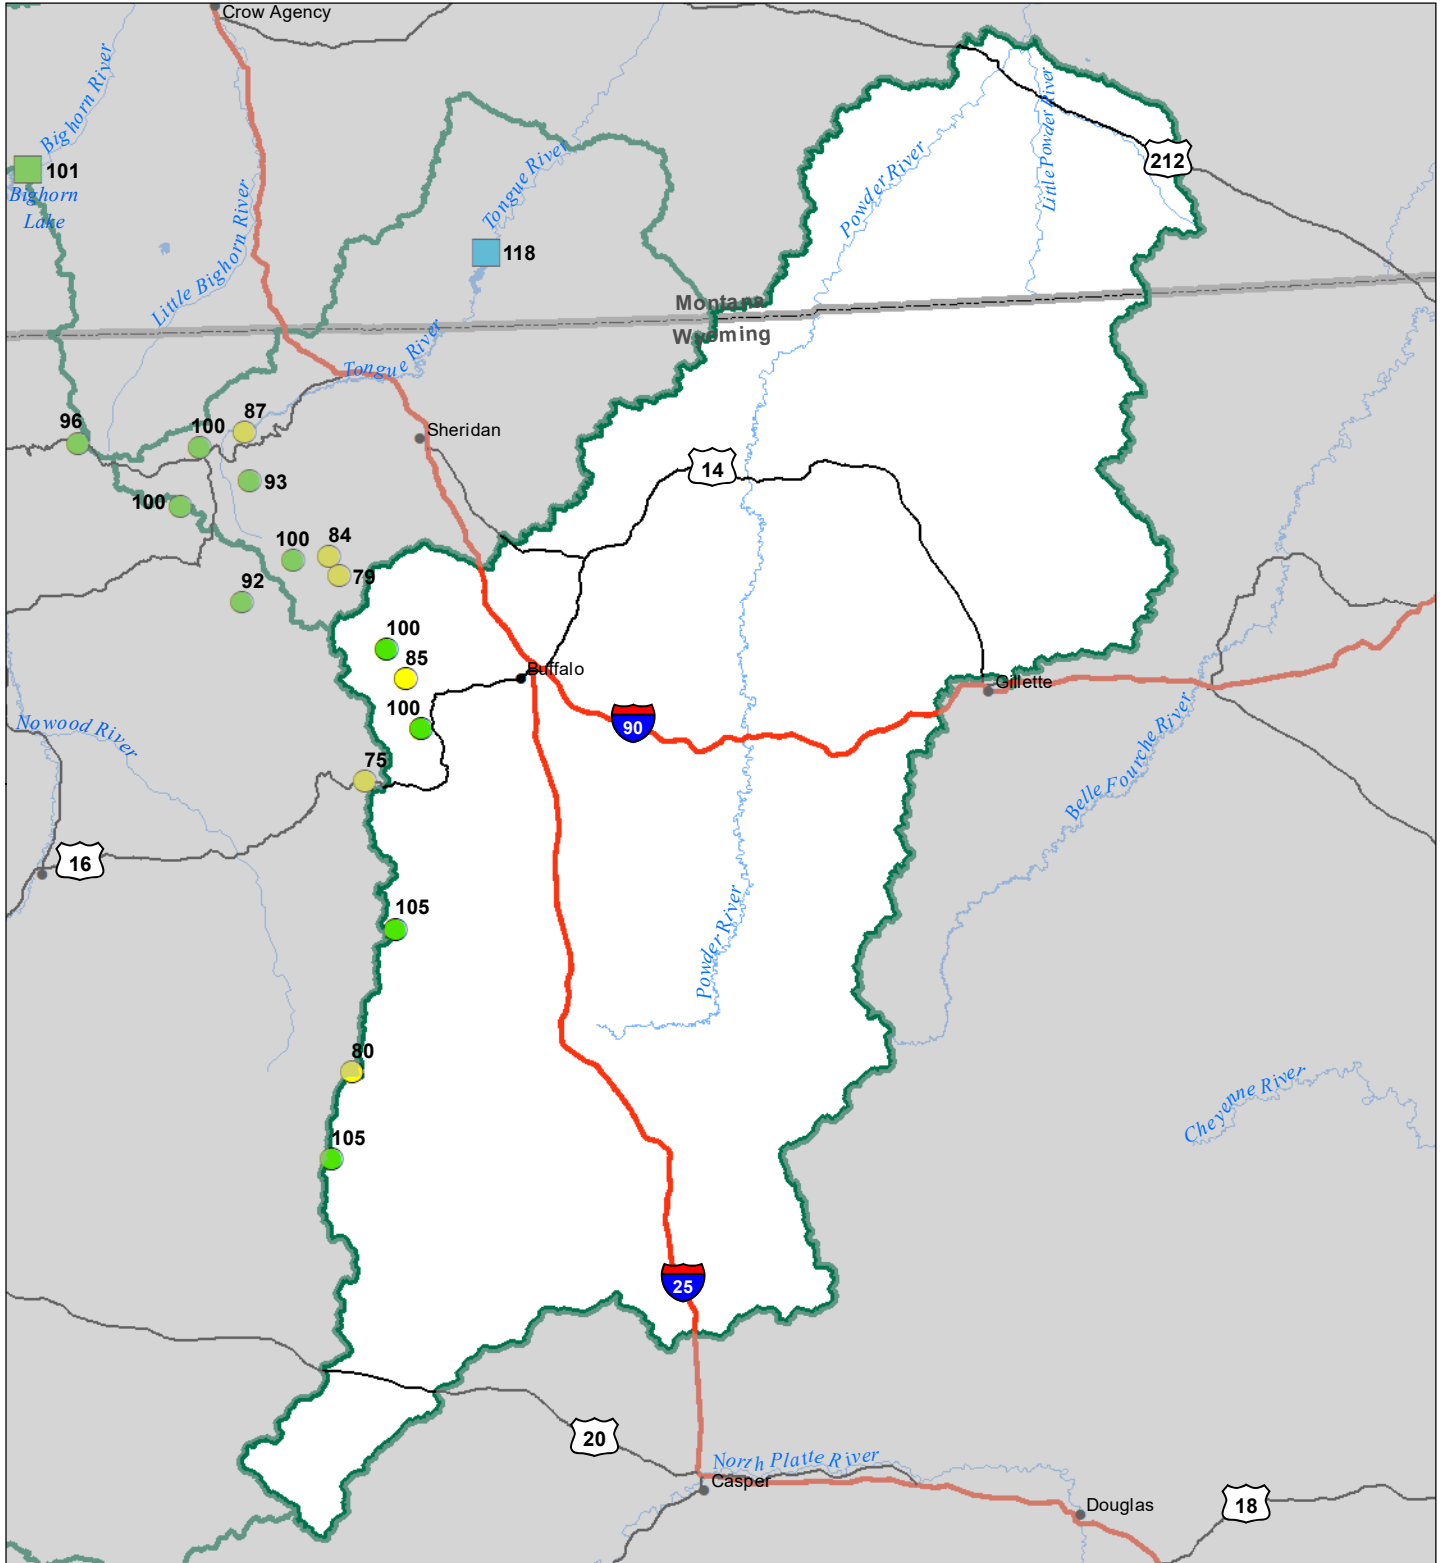

Powder River Basin Monthly Precipitation and Reservoir Levels Percentage of Normal April 1, 2024 (March 1, 2023 - April 1, 2024)

Precipitation Percent of Normal

SNOTEL

- > 150%
- 131 - 150%
- 111 - 130%
- 91 - 110%
- 71 - 90%
- 51 - 70%
- 1 - 50%