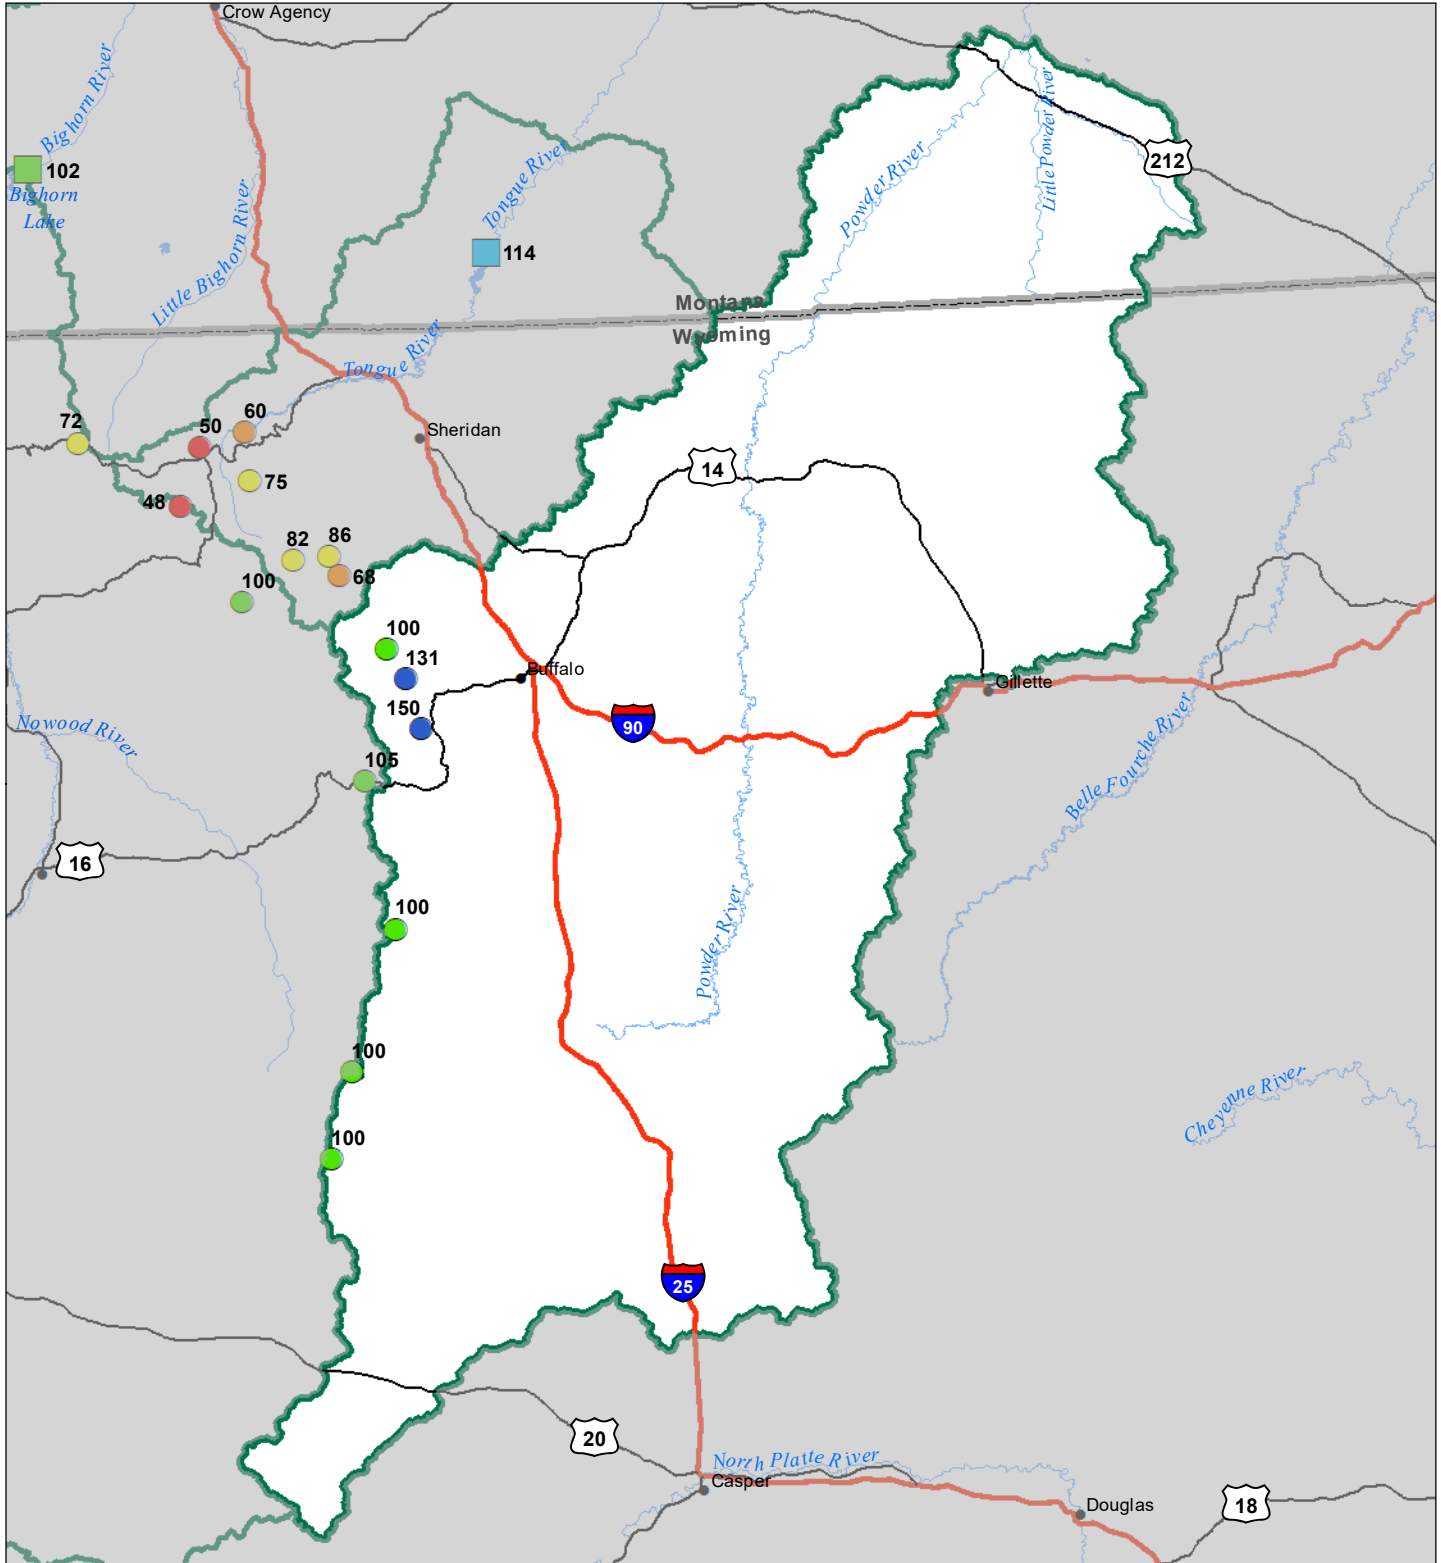

# Powder River Basin Monthly Precipitation and Reservoir Levels Percentage of Normal March 1, 2024 (February 1, 2023 - March 1, 2024)

### Precipitation Percent of Normal

#### SNOTEL

- > 150%
- 131 - 150%
- 111 - 130%
- 91 - 110%
- 71 - 90%
- 51 - 70%
- 1 - 50%