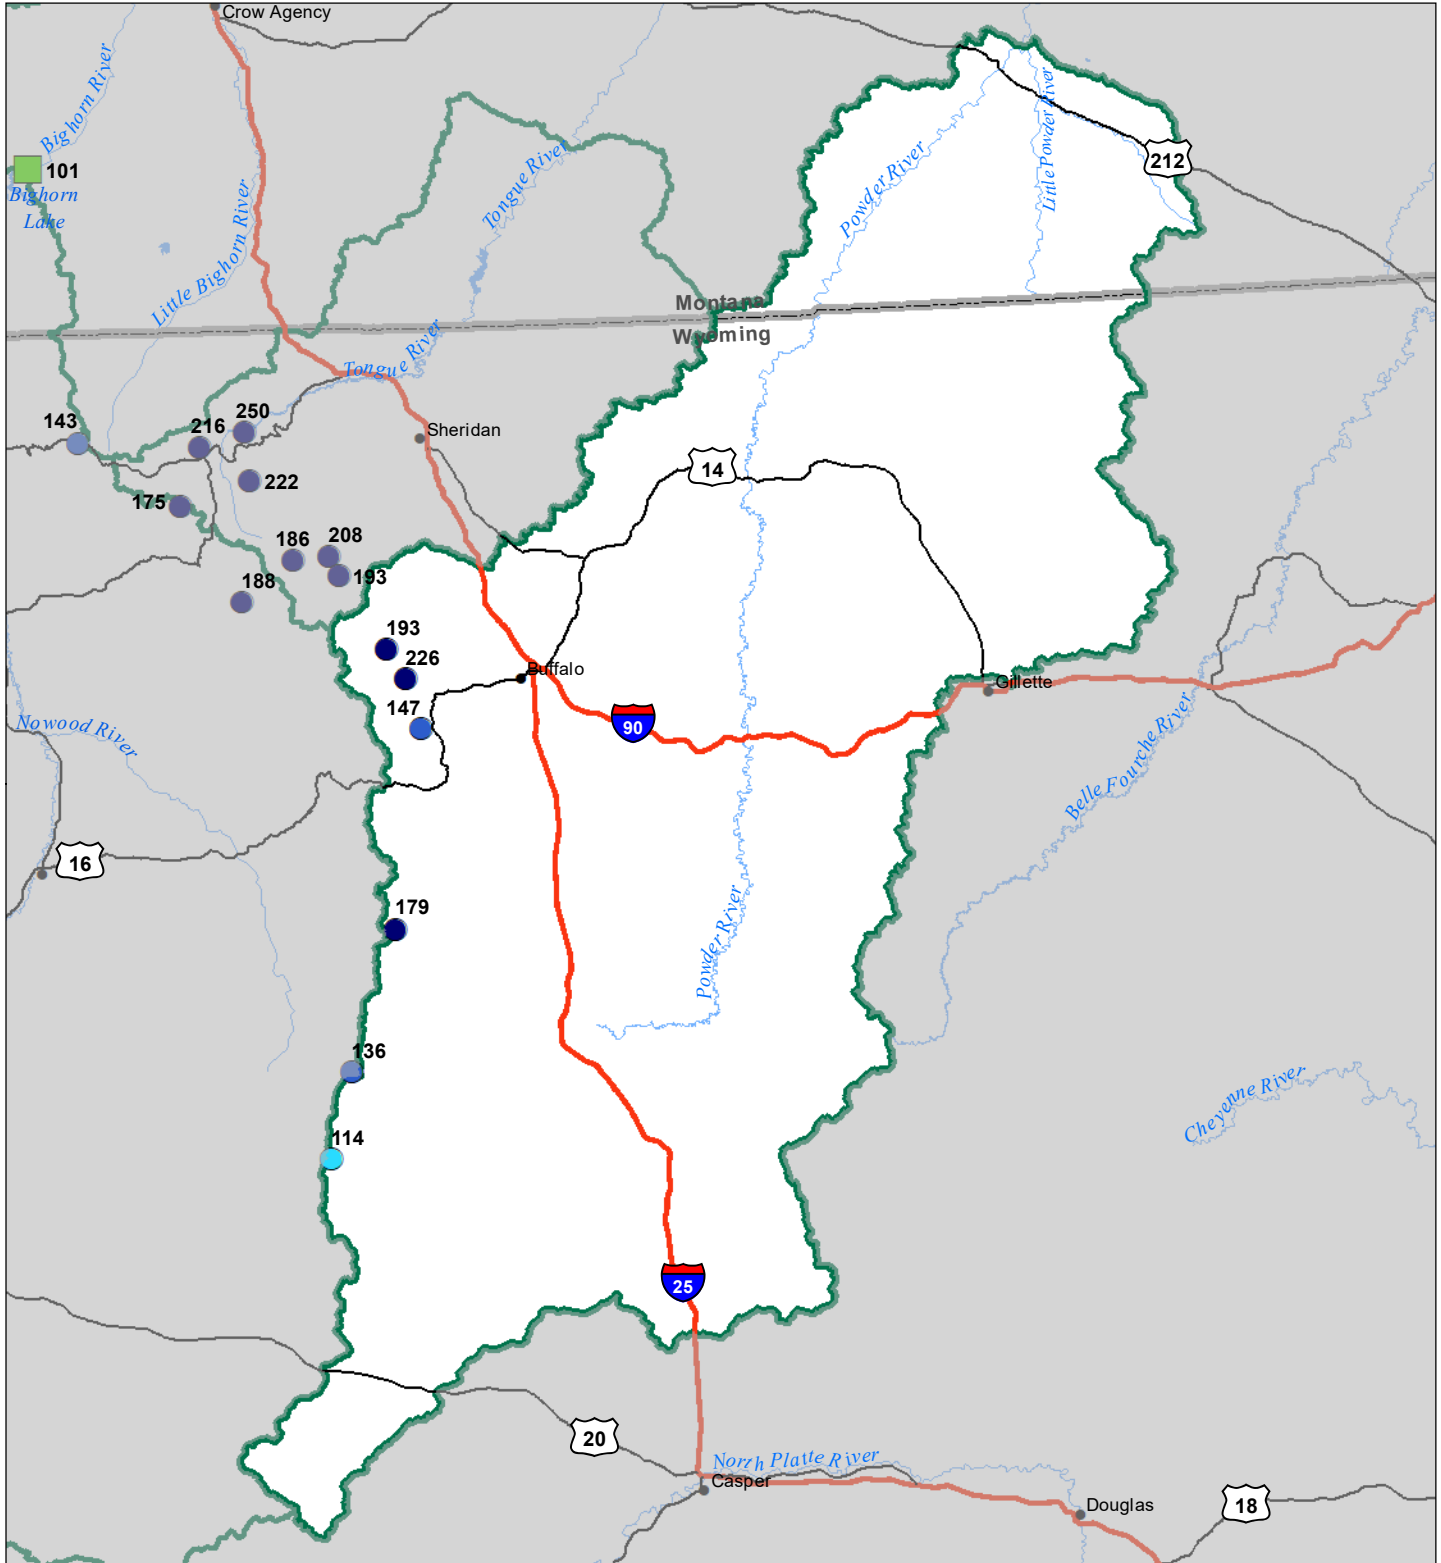

# Powder River Basin Monthly Precipitation and Reservoir Levels Percentage of Normal November 1, 2023 (October 1, 2023 - November 1, 2023)