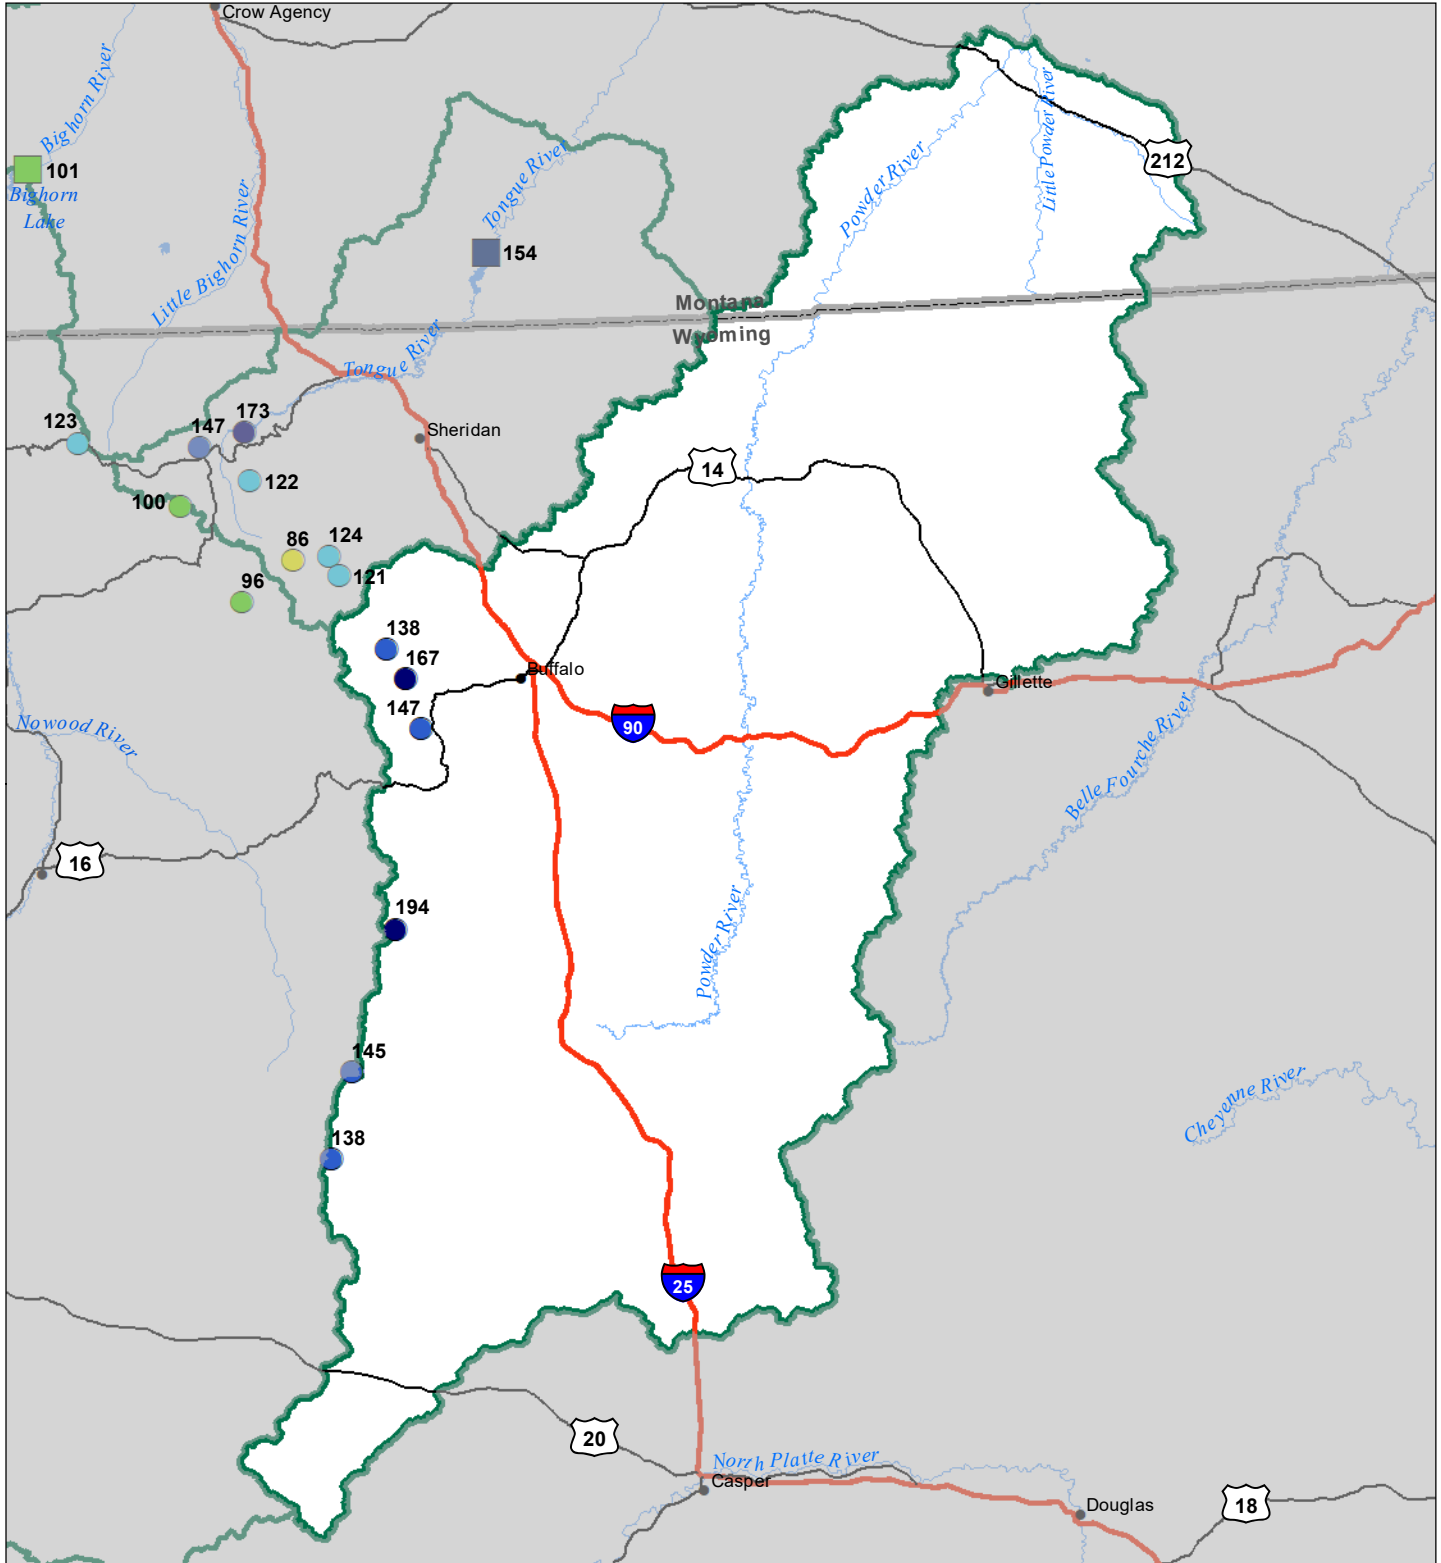

Powder River Basin Monthly Precipitation and Reservoir Levels Percentage of Normal October 1, 2023 (September 1, 2023 - October 1, 2023)

Precipitation Percent of Normal

SNOTEL

- > 150%
- 131 - 150%
- 111 - 130%
- 91 - 110%
- 71 - 90%
- 51 - 70%
- 1 - 50%