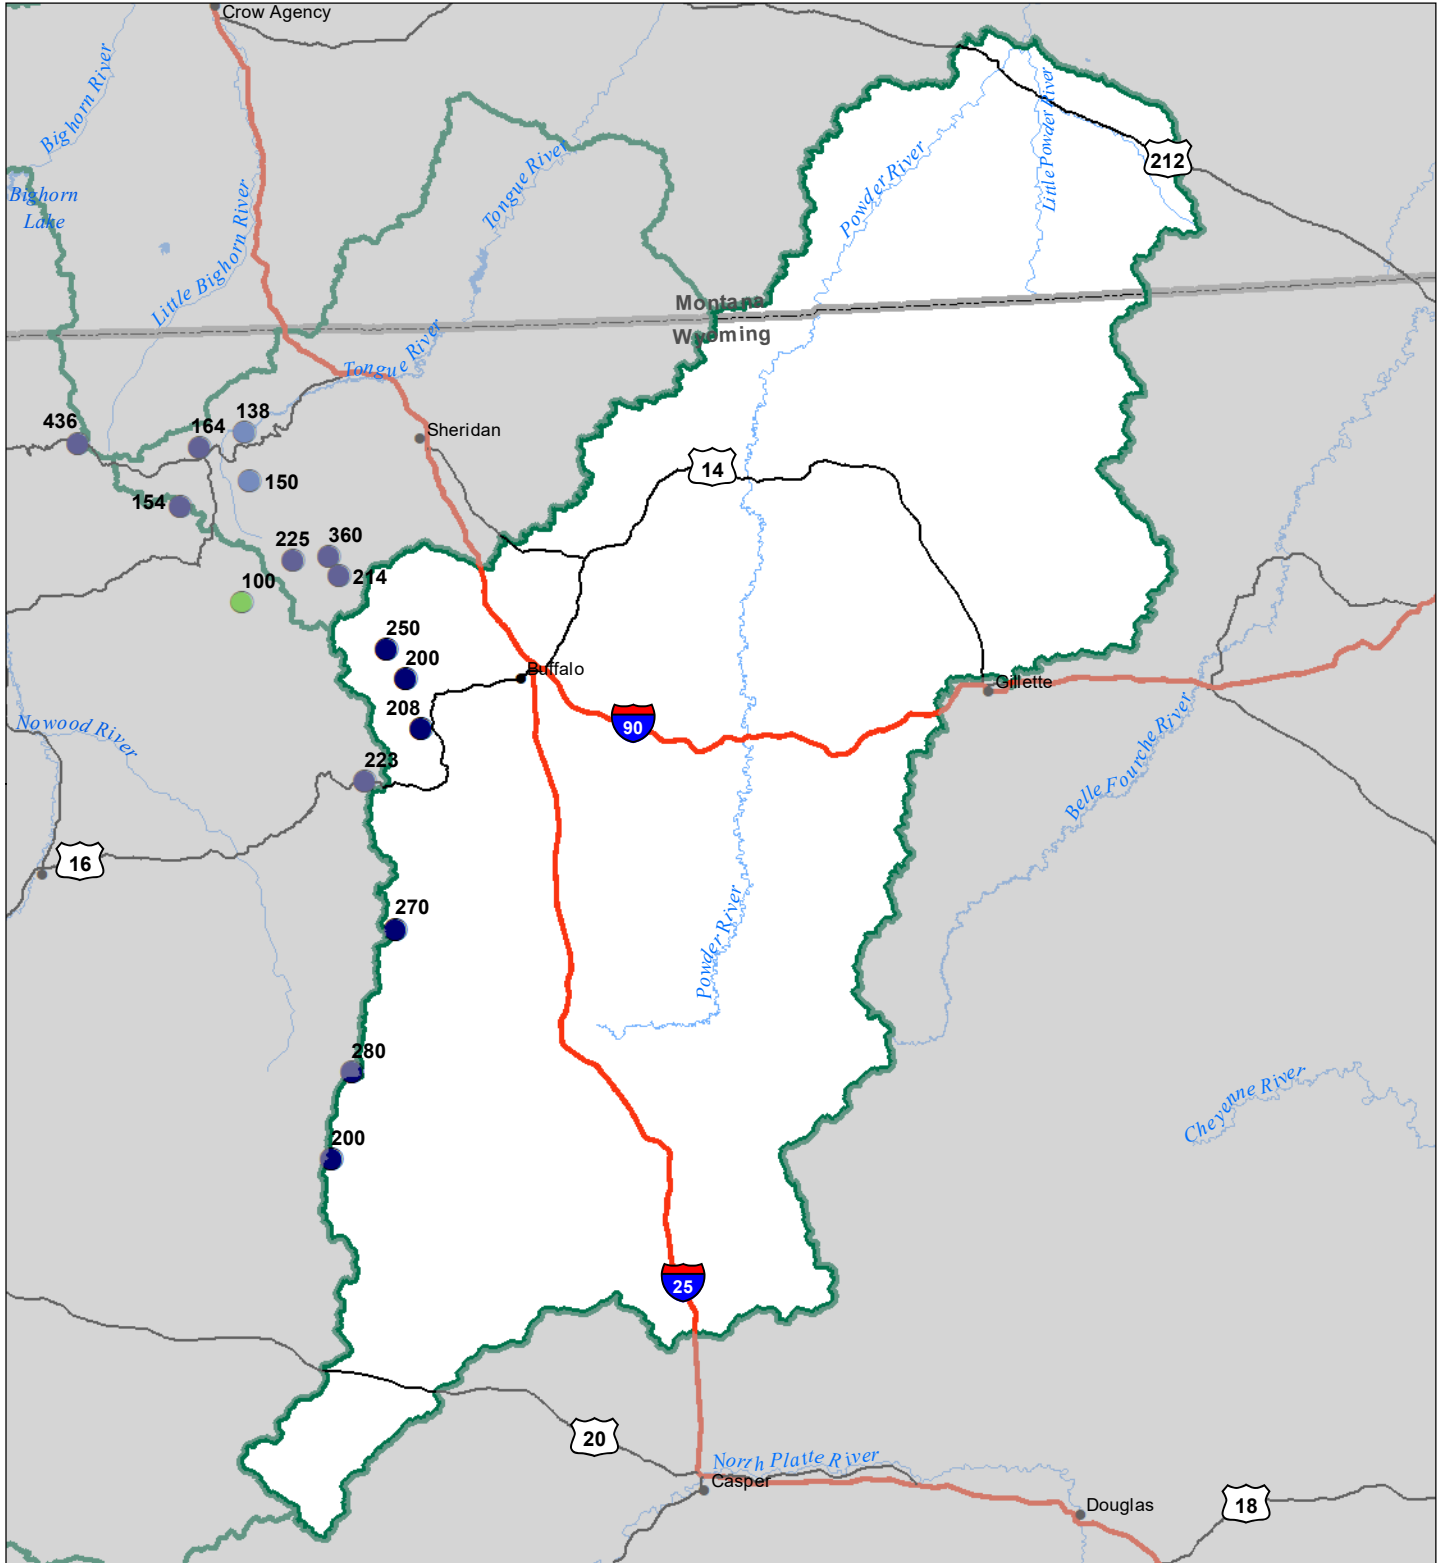

# Powder River Basin Monthly Precipitation and Reservoir Levels Percentage of Normal September 1, 2023 (August 1, 2023 - September 1, 2023)