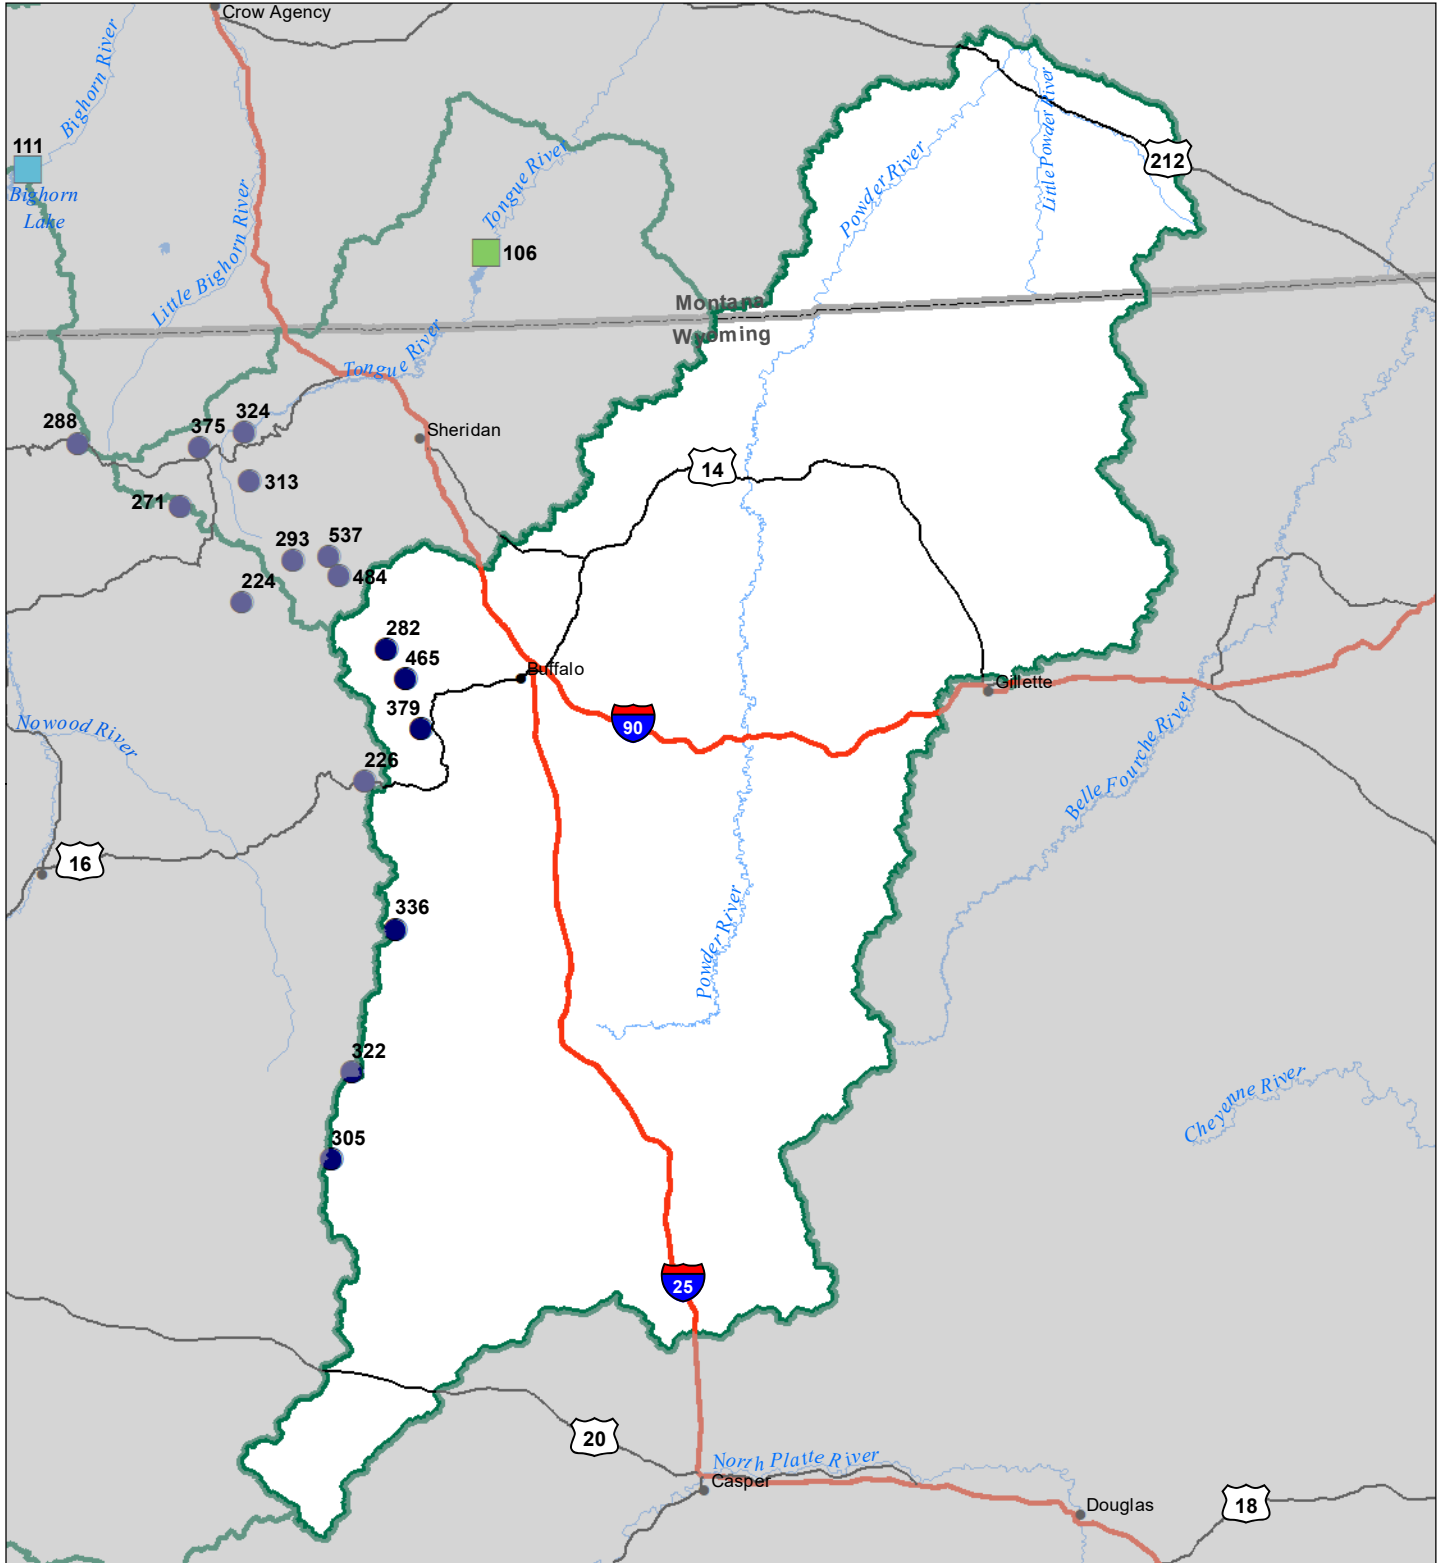

Powder River Basin Monthly Precipitation and Reservoir Levels Percentage of Normal July 1, 2023 (June 1, 2023 - July 1, 2023)

Precipitation Percent of Normal

SNOTEL

- > 150%
- 131 - 150%
- 111 - 130%
- 91 - 110%
- 71 - 90%
- 51 - 70%
- 1 - 50%