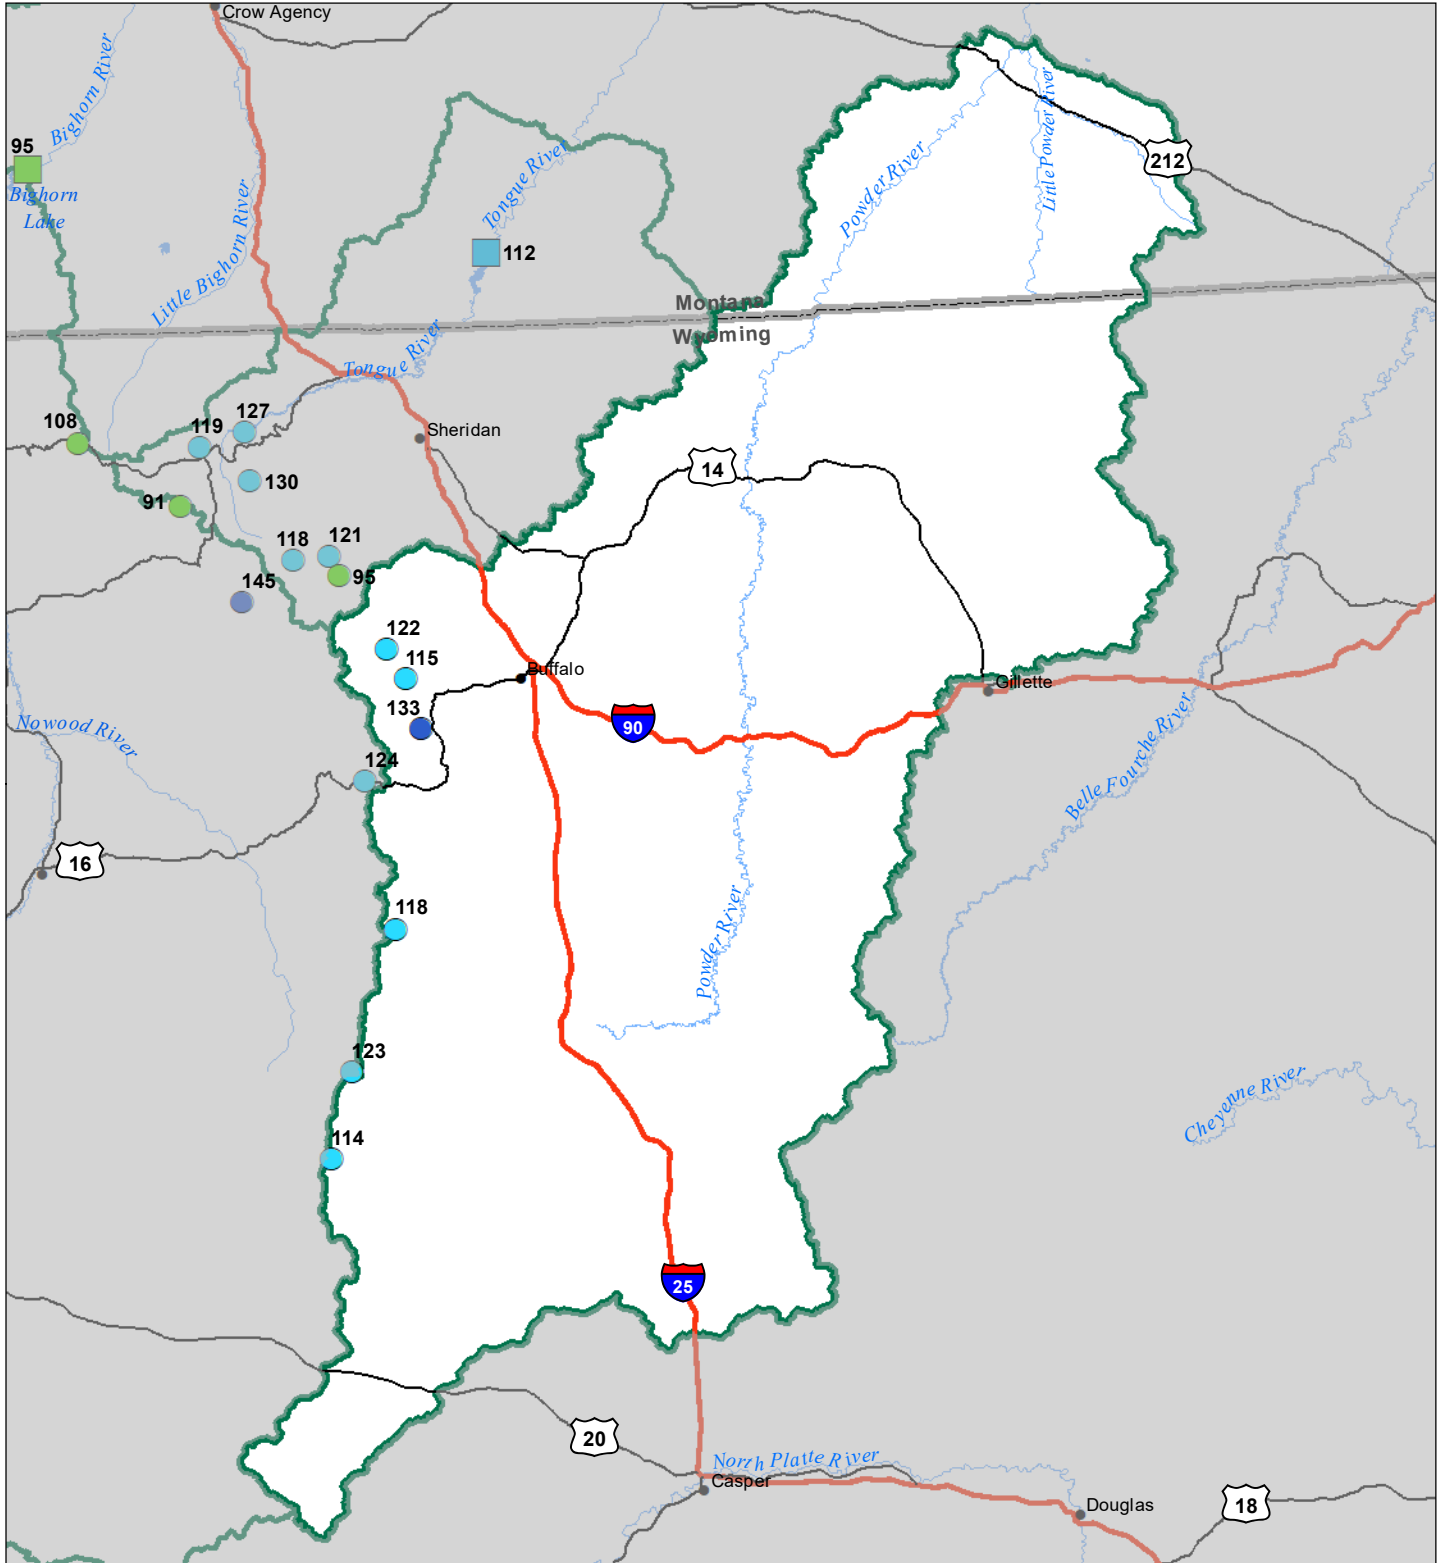

Powder River Basin Monthly Precipitation and Reservoir Levels Percentage of Normal March 1, 2023 (February 1, 2022 - March 1, 2023)

Precipitation Percent of Normal

SNOTEL

- > 150%
- 71 - 90%
- 131 - 150%
- 51 - 70%
- 111 - 130%
- 1 - 50%
- 91 - 110%