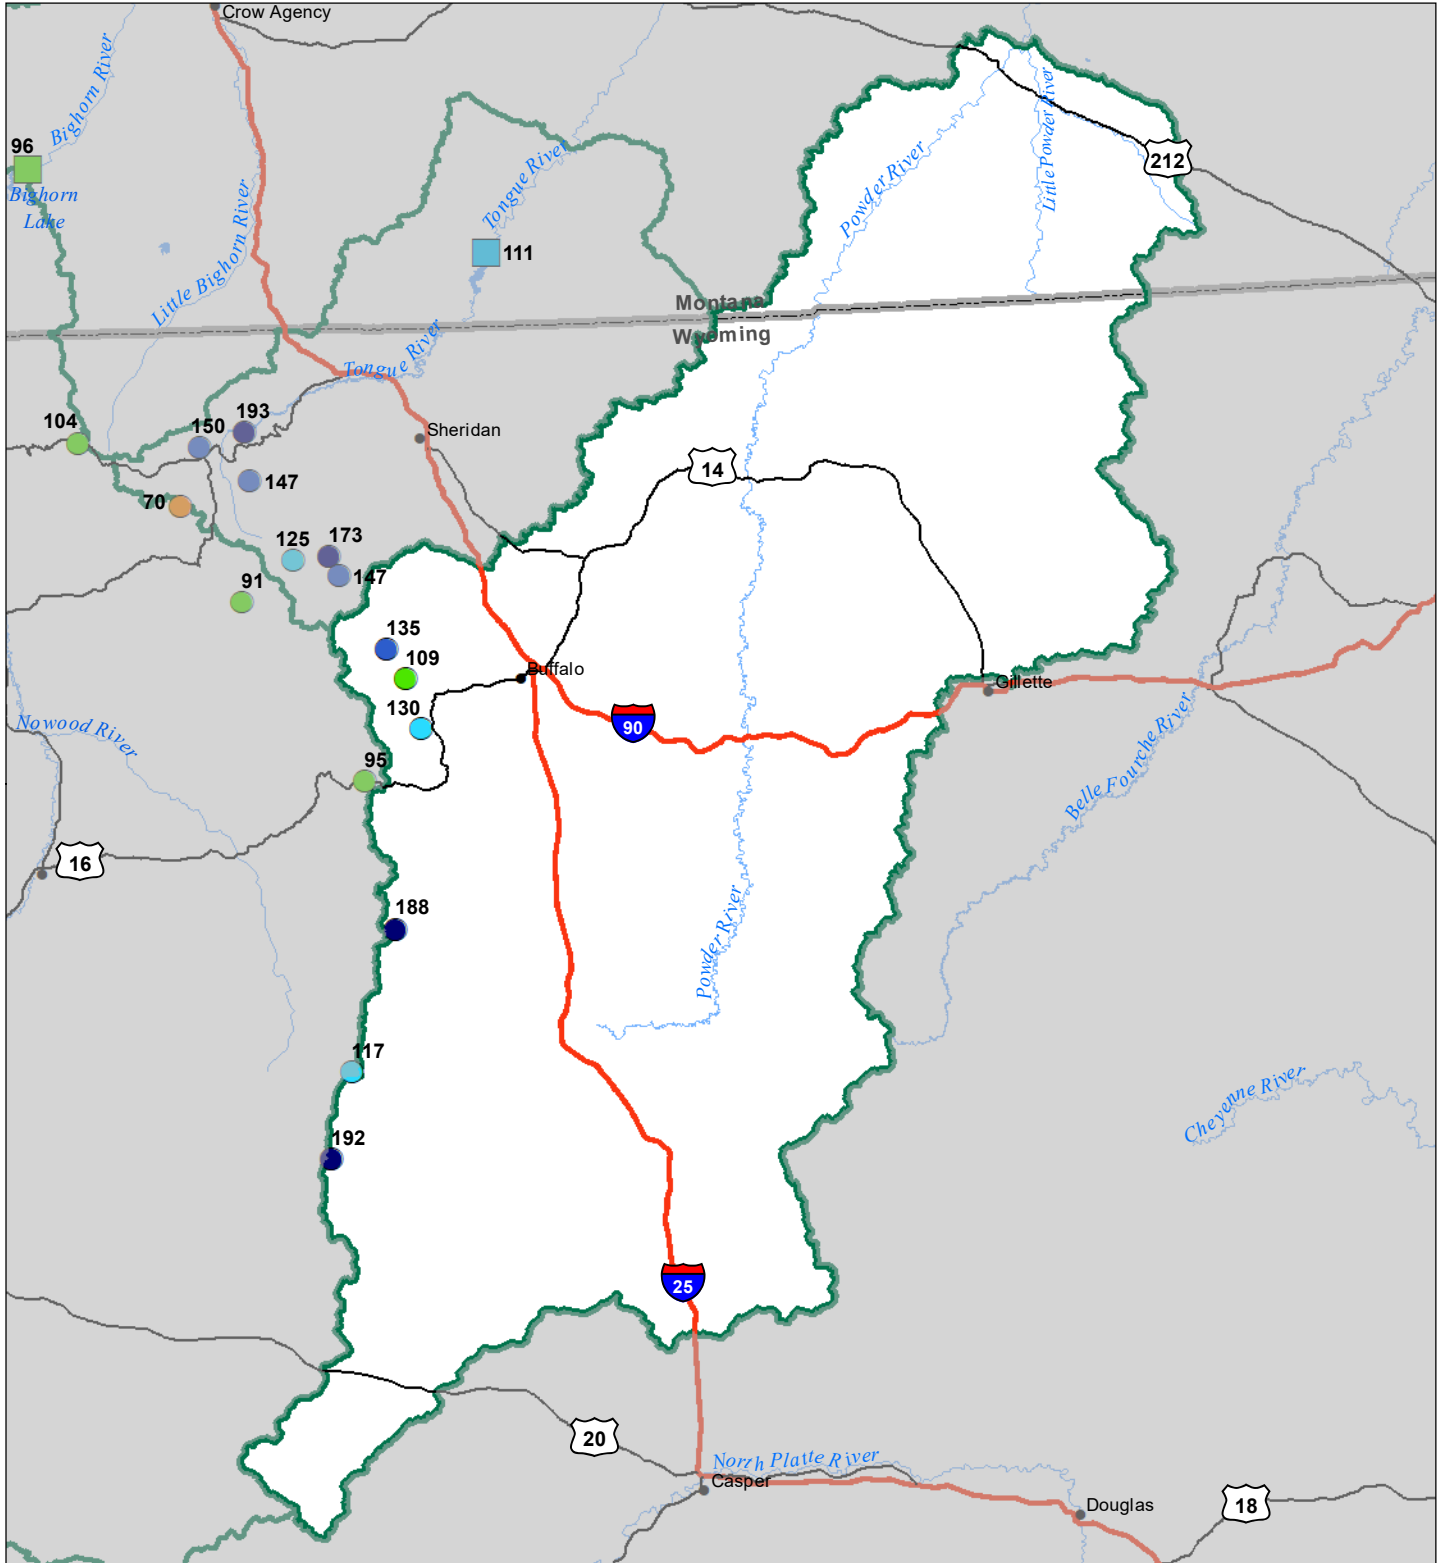

Powder River Basin Monthly Precipitation and Reservoir Levels Percentage of Normal February 1, 2023 (January 1, 2022 - February 1, 2023)

Precipitation Percent of Normal

SNOTEL

- > 150%
- 131 - 150%
- 111 - 130%
- 91 - 110%
- 71 - 90%
- 51 - 70%
- 1 - 50%