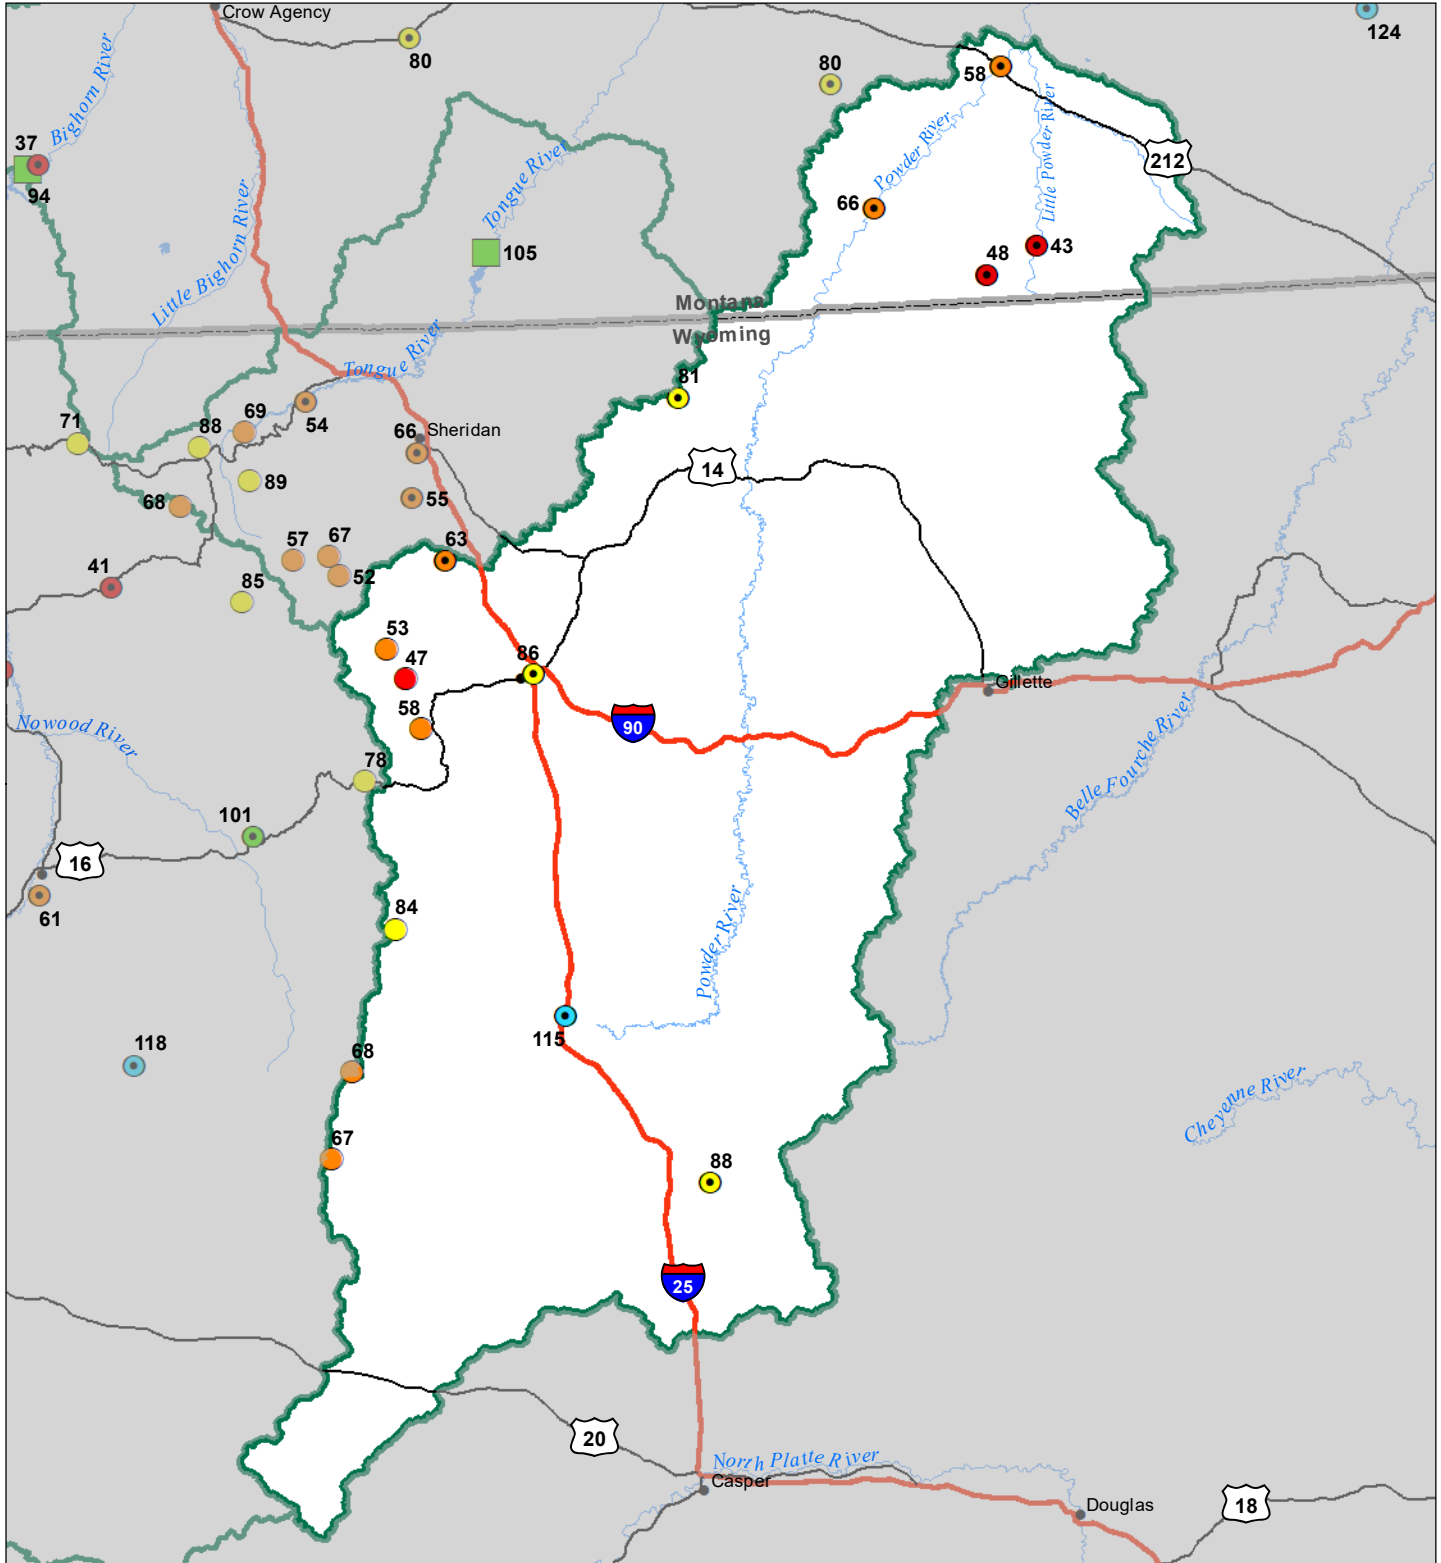

# Powder River Basin Monthly Precipitation and Reservoir Levels Percentage of Normal November 1, 2022 (October 1, 2022 - November 1, 2022)

### Precipitation Percent of Normal

#### SNOTEL

- > 150%
- 131 - 150%
- 111 - 130%
- 91 - 110%
- 71 - 90%
- 51 - 70%
- 1 - 50%