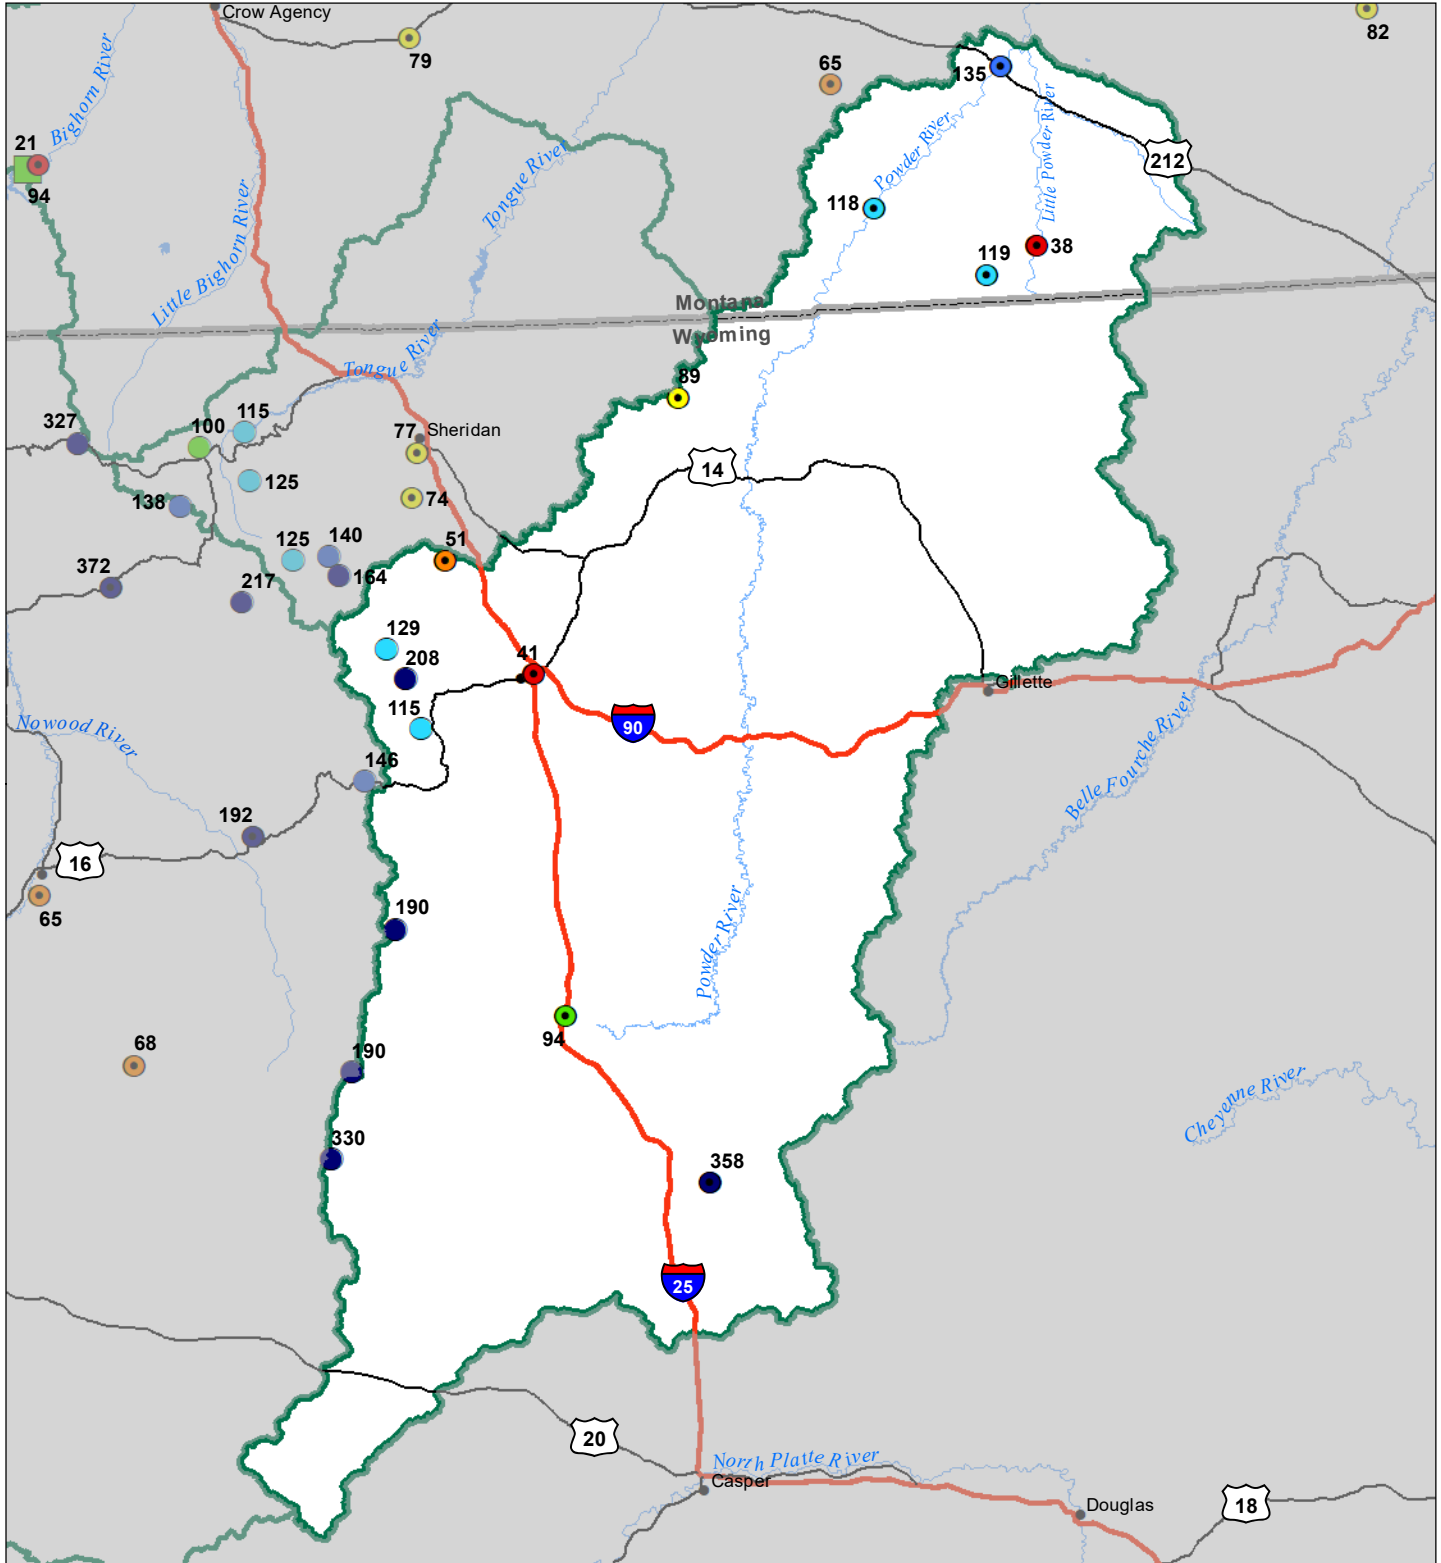

# Powder River Basin Monthly Precipitation and Reservoir Levels Percentage of Normal September 1, 2022 (August 1, 2022 - September 1, 2022)

### Precipitation Percent of Normal

#### SNOTEL

- > 150%
- 131 - 150%
- 111 - 130%
- 91 - 110%
- 71 - 90%
- 51 - 70%
- 1 - 50%