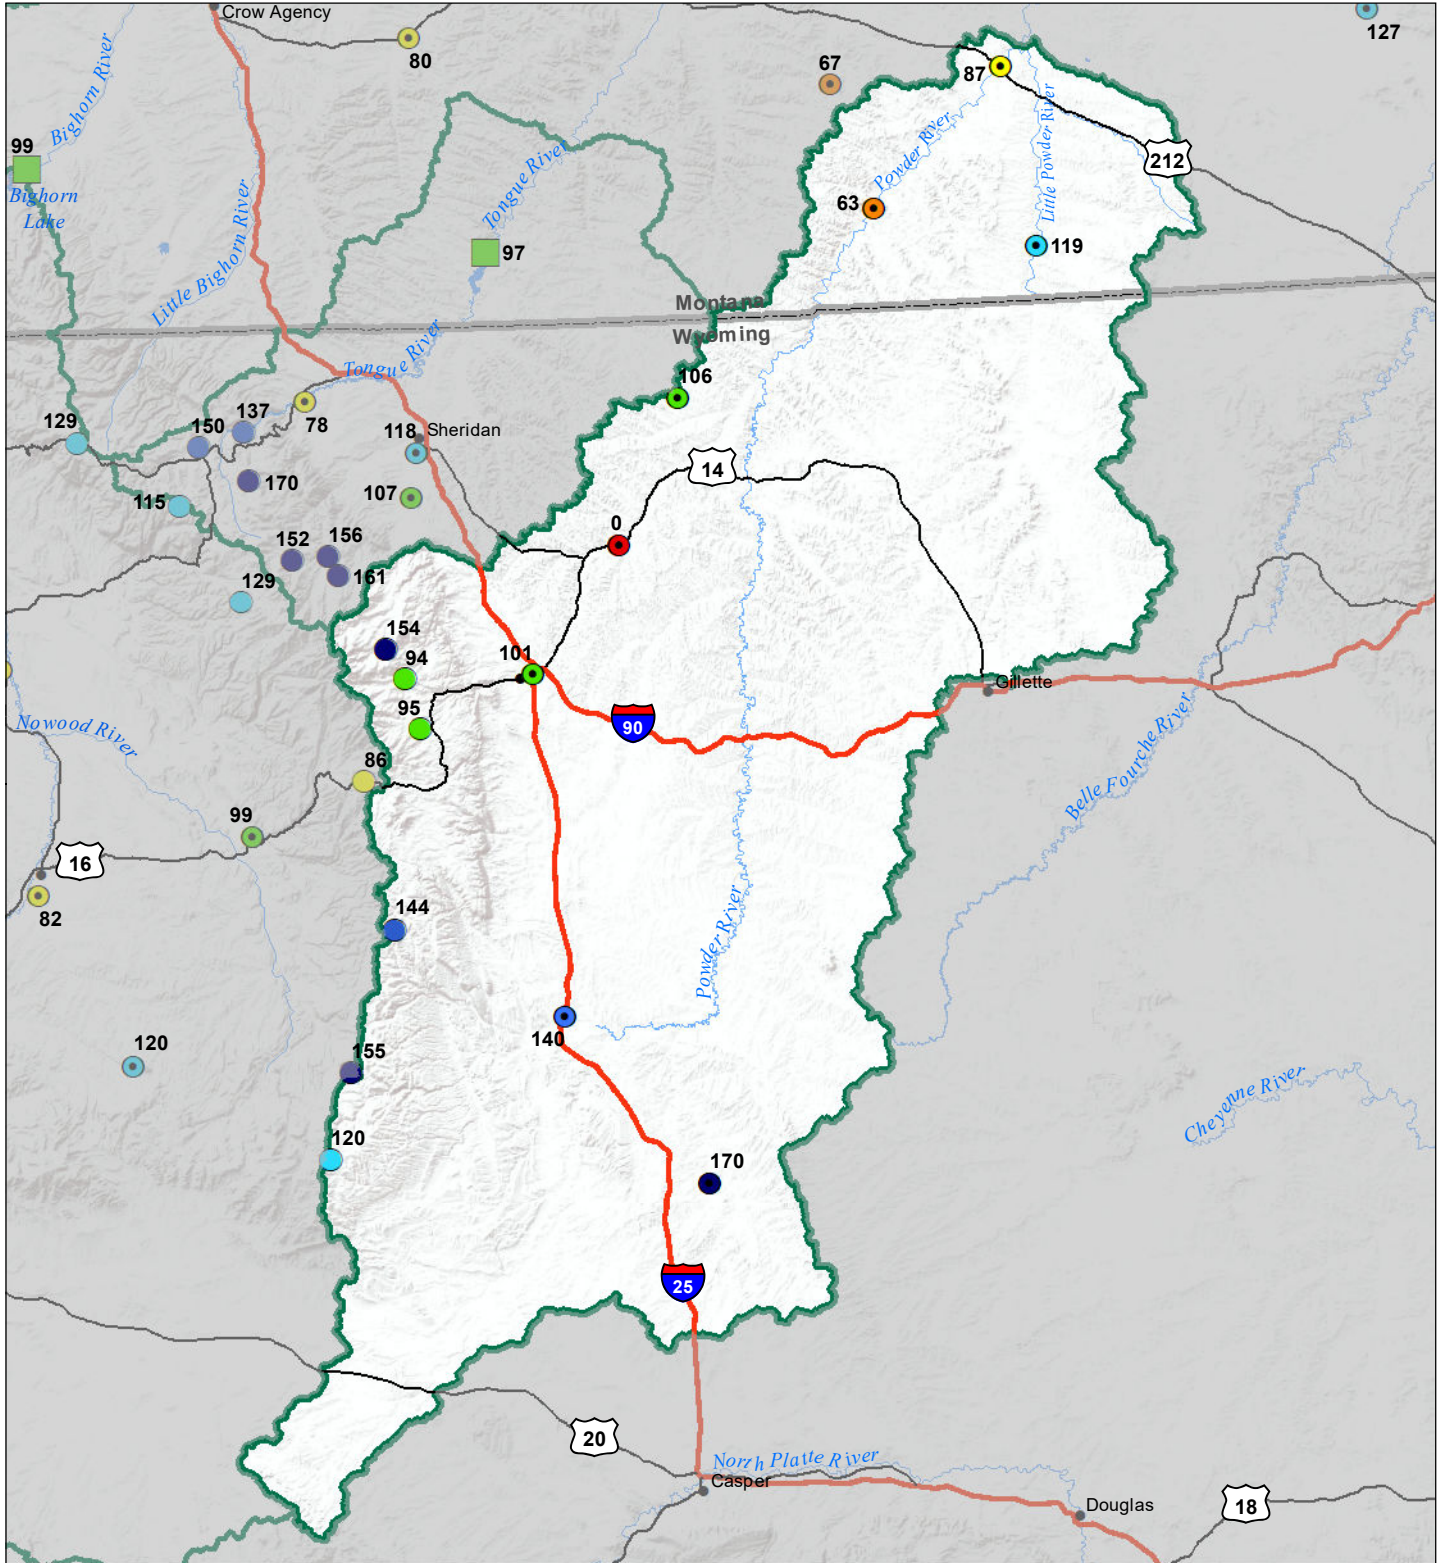

# Powder River Basin Monthly Precipitation and Reservoir Levels Percentage of Normal June 1, 2022 (May 1, 2022 - June 1, 2022)

### Precipitation Percent of Normal

#### SNOTEL

- > 150%
- 131 - 150%
- 111 - 130%
- 91 - 110%
- 71 - 90%
- 51 - 70%
- 1 - 50%