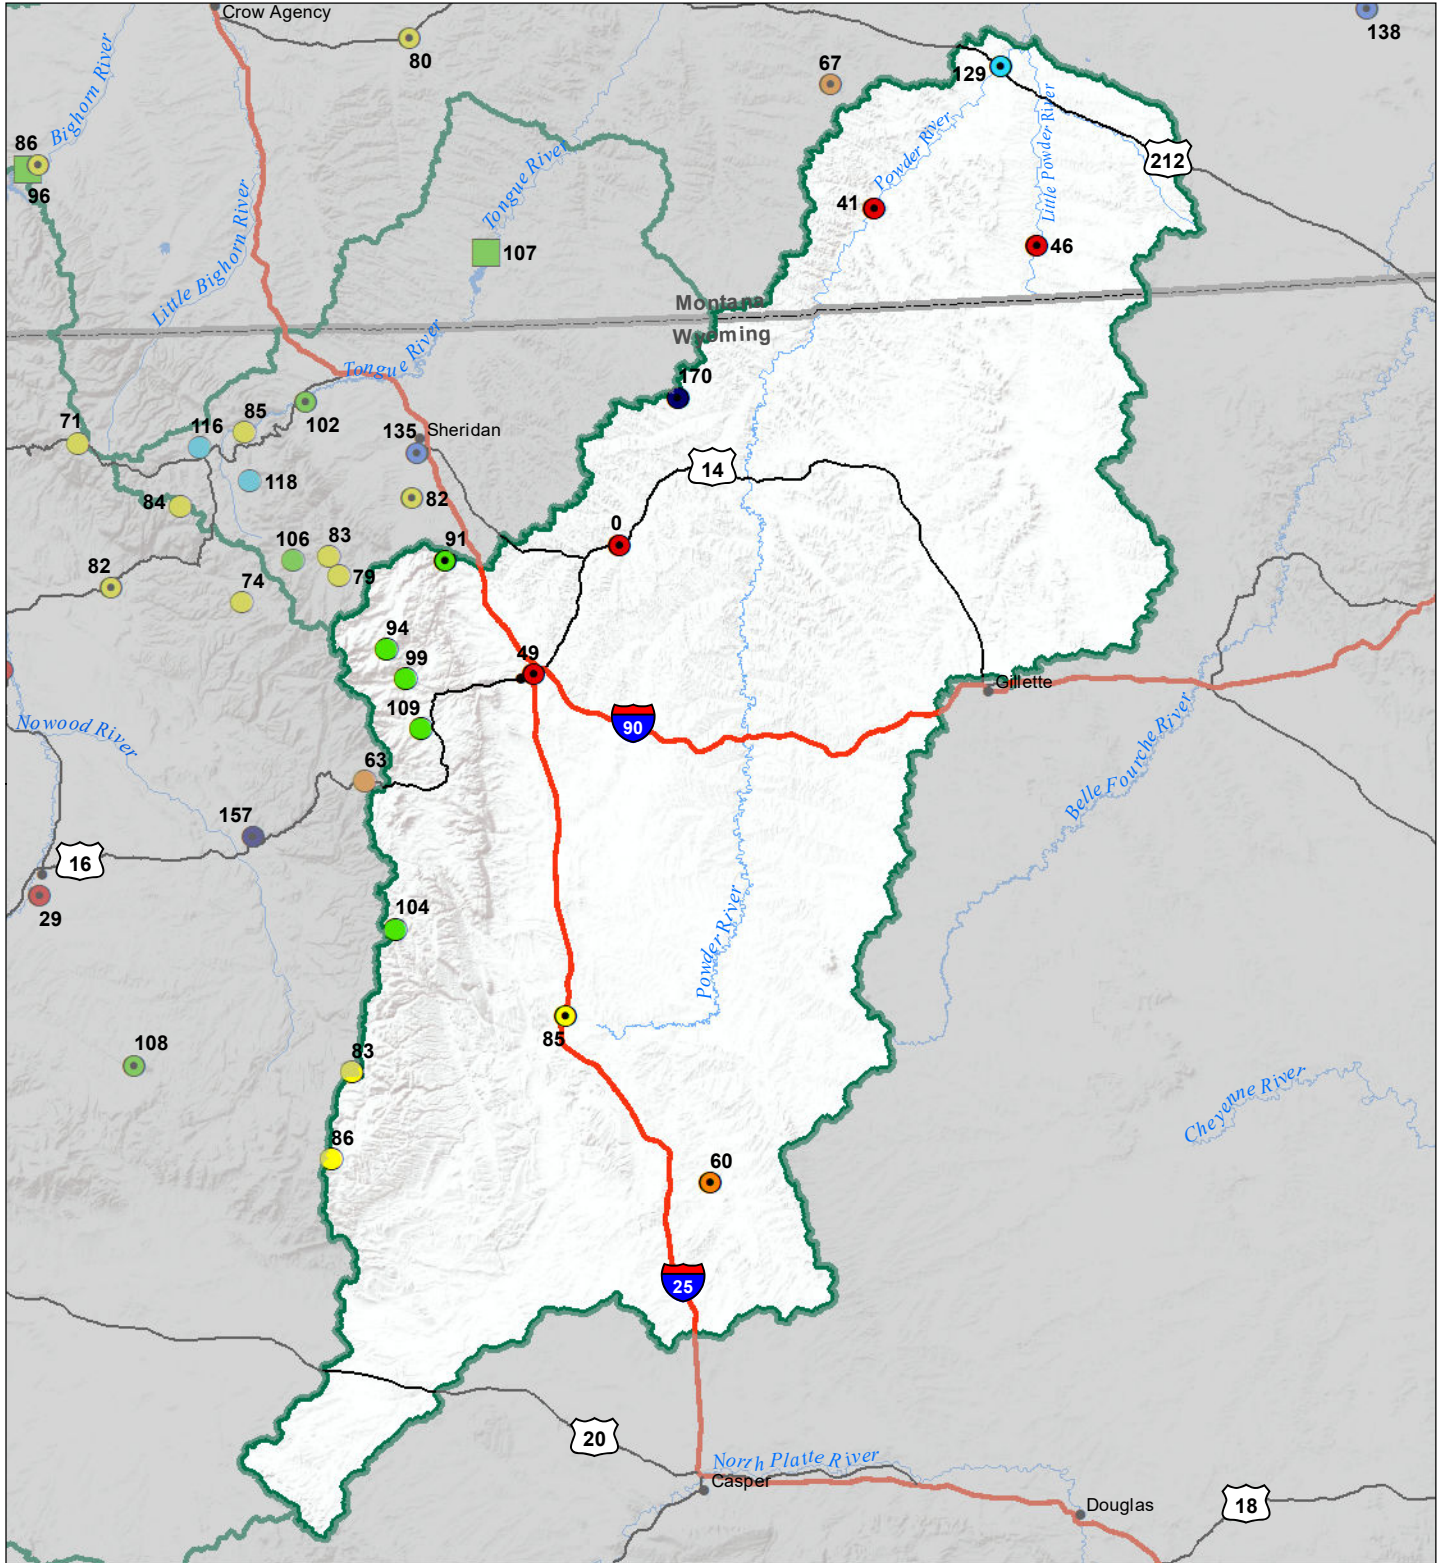

# Powder River Basin Monthly Precipitation and Reservoir Levels Percentage of Normal March 1, 2022 (February 1, 2022 - March 1, 2022)

### Precipitation Percent of Normal

#### SNOTEL

- > 150%
- 131 - 150%
- 111 - 130%
- 91 - 110%
- 71 - 90%
- 51 - 70%
- 1 - 50%