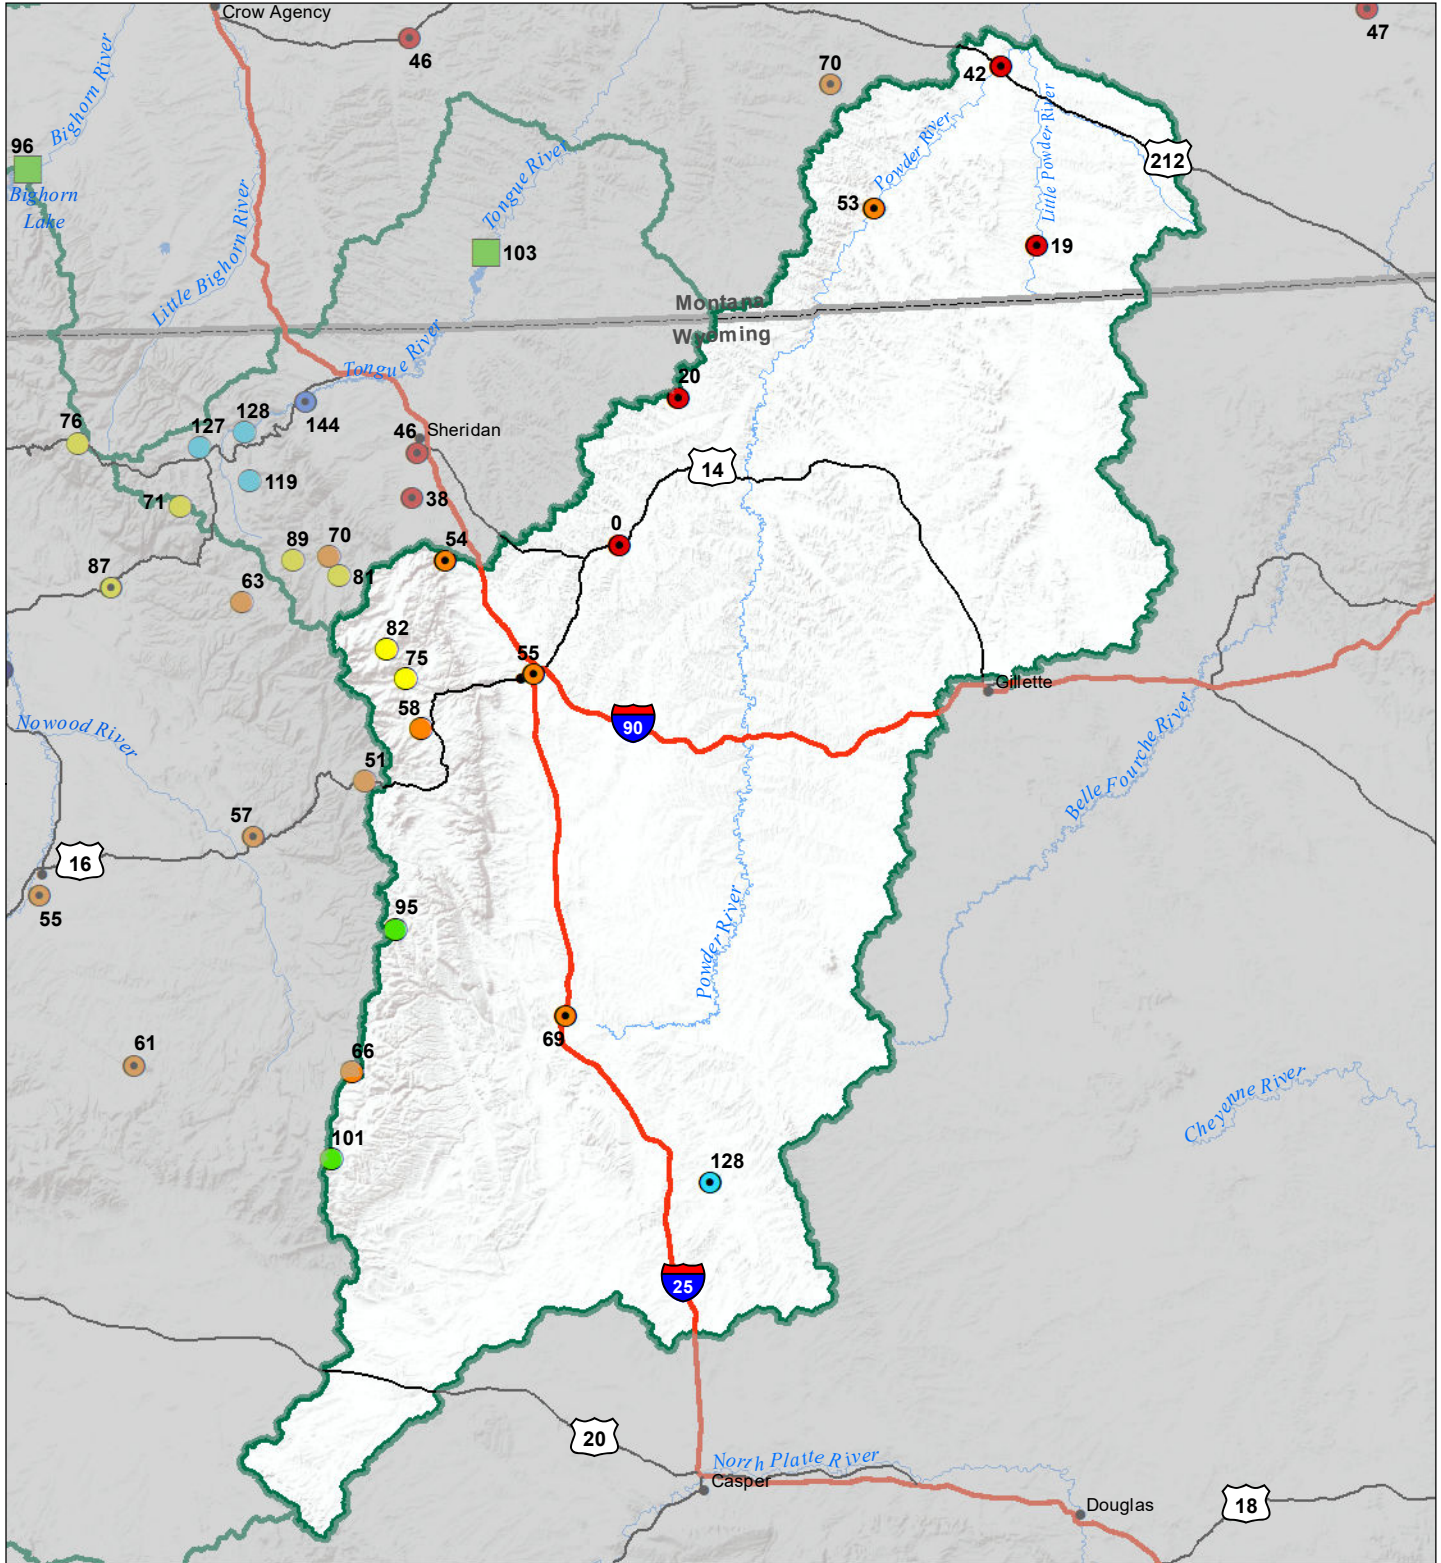

Powder River Basin Monthly Precipitation and Reservoir Levels Percentage of Normal February 1, 2022 (January 1, 2022 - February 1, 2022)

Precipitation Percent of Normal

SNOTEL

- > 150%
- 131 - 150%
- 111 - 130%
- 91 - 110%
- 71 - 90%
- 51 - 70%
- 1 - 50%

COOP/ACIS

- > 150%
- 131 - 150%
- 111 - 130%
- 91 - 110%
- 71 - 90%
- 51 - 70%
- 1 - 50%

Reservoirs Percent of Normal

- > 150%
- 131 - 150%
- 111 - 130%
- 91 - 110%
- 71 - 90%
- 51 - 70%
- 1 - 50%