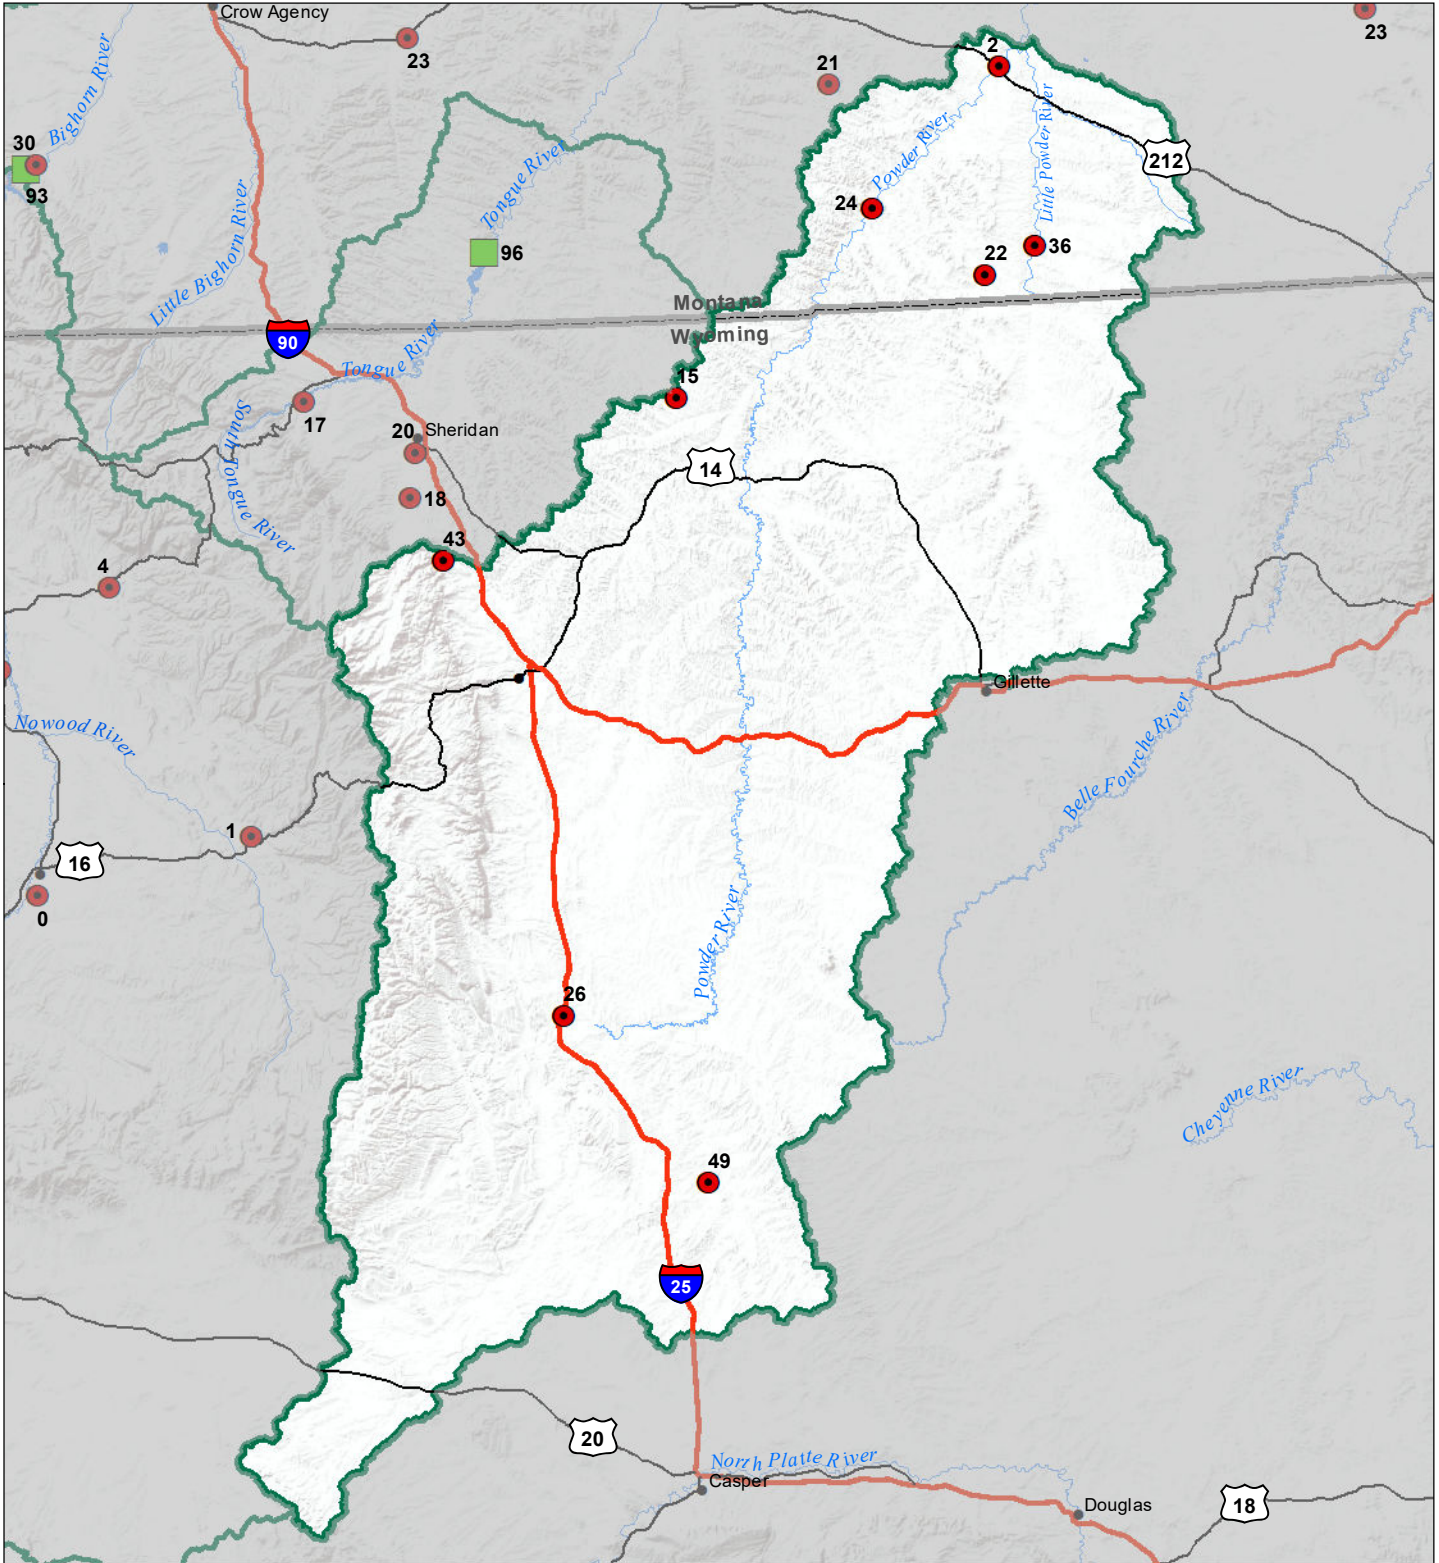

Powder River Basin Monthly Precipitation and Reservoir Levels Percentage of Normal December 1, 2021 (November 1, 2021 - December 1, 2021)

Precipitation Percent of Normal

SNOTEL		COOP/ACIS	
● > 150%	● 71 - 90%	● > 150%	● 71 - 90%
● 131 - 150%	● 51 - 70%	● 131 - 150%	● 51 - 70%
● 111 - 130%	● 1 - 50%	● 111 - 130%	● 1 - 50%
● 91 - 110%		● 91 - 110%	

Reservoirs Percent of Normal

■ > 150%
■ 131 - 150%
■ 111 - 130%
■ 91 - 110%
■ 71 - 90%
■ 51 - 70%
■ 1 - 50%