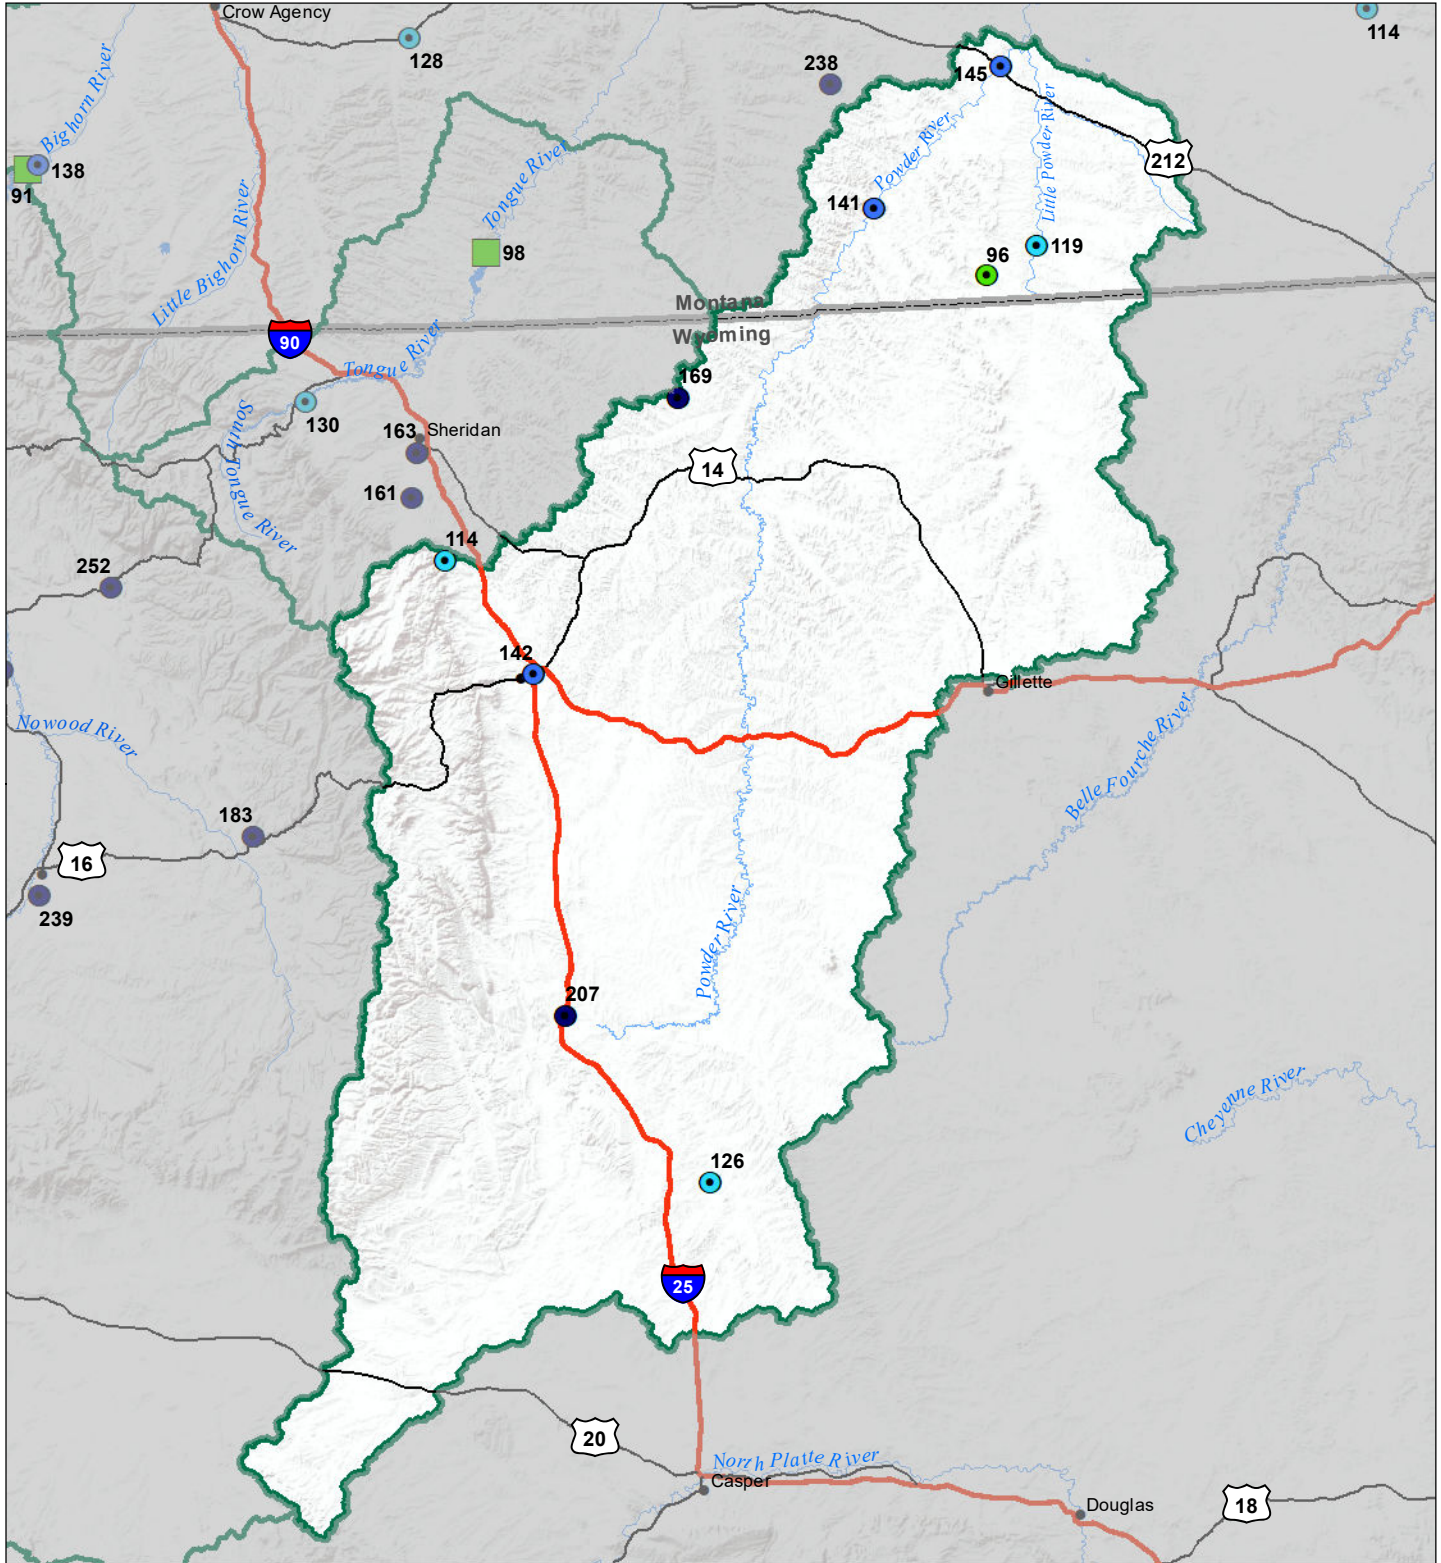

# Powder River Basin Monthly Precipitation and Reservoir Levels Percentage of Normal November 1, 2021 (October 1, 2021 - November 1, 2021)

### Precipitation Percent of Normal

SNOTEL		COOP/ACIS	
● > 150%	● 71 - 90%	● > 150%	● 71 - 90%
● 131 - 150%	● 51 - 70%	● 131 - 150%	● 51 - 70%
● 111 - 130%	● 1 - 50%	● 111 - 130%	● 1 - 50%
● 91 - 110%		● 91 - 110%	