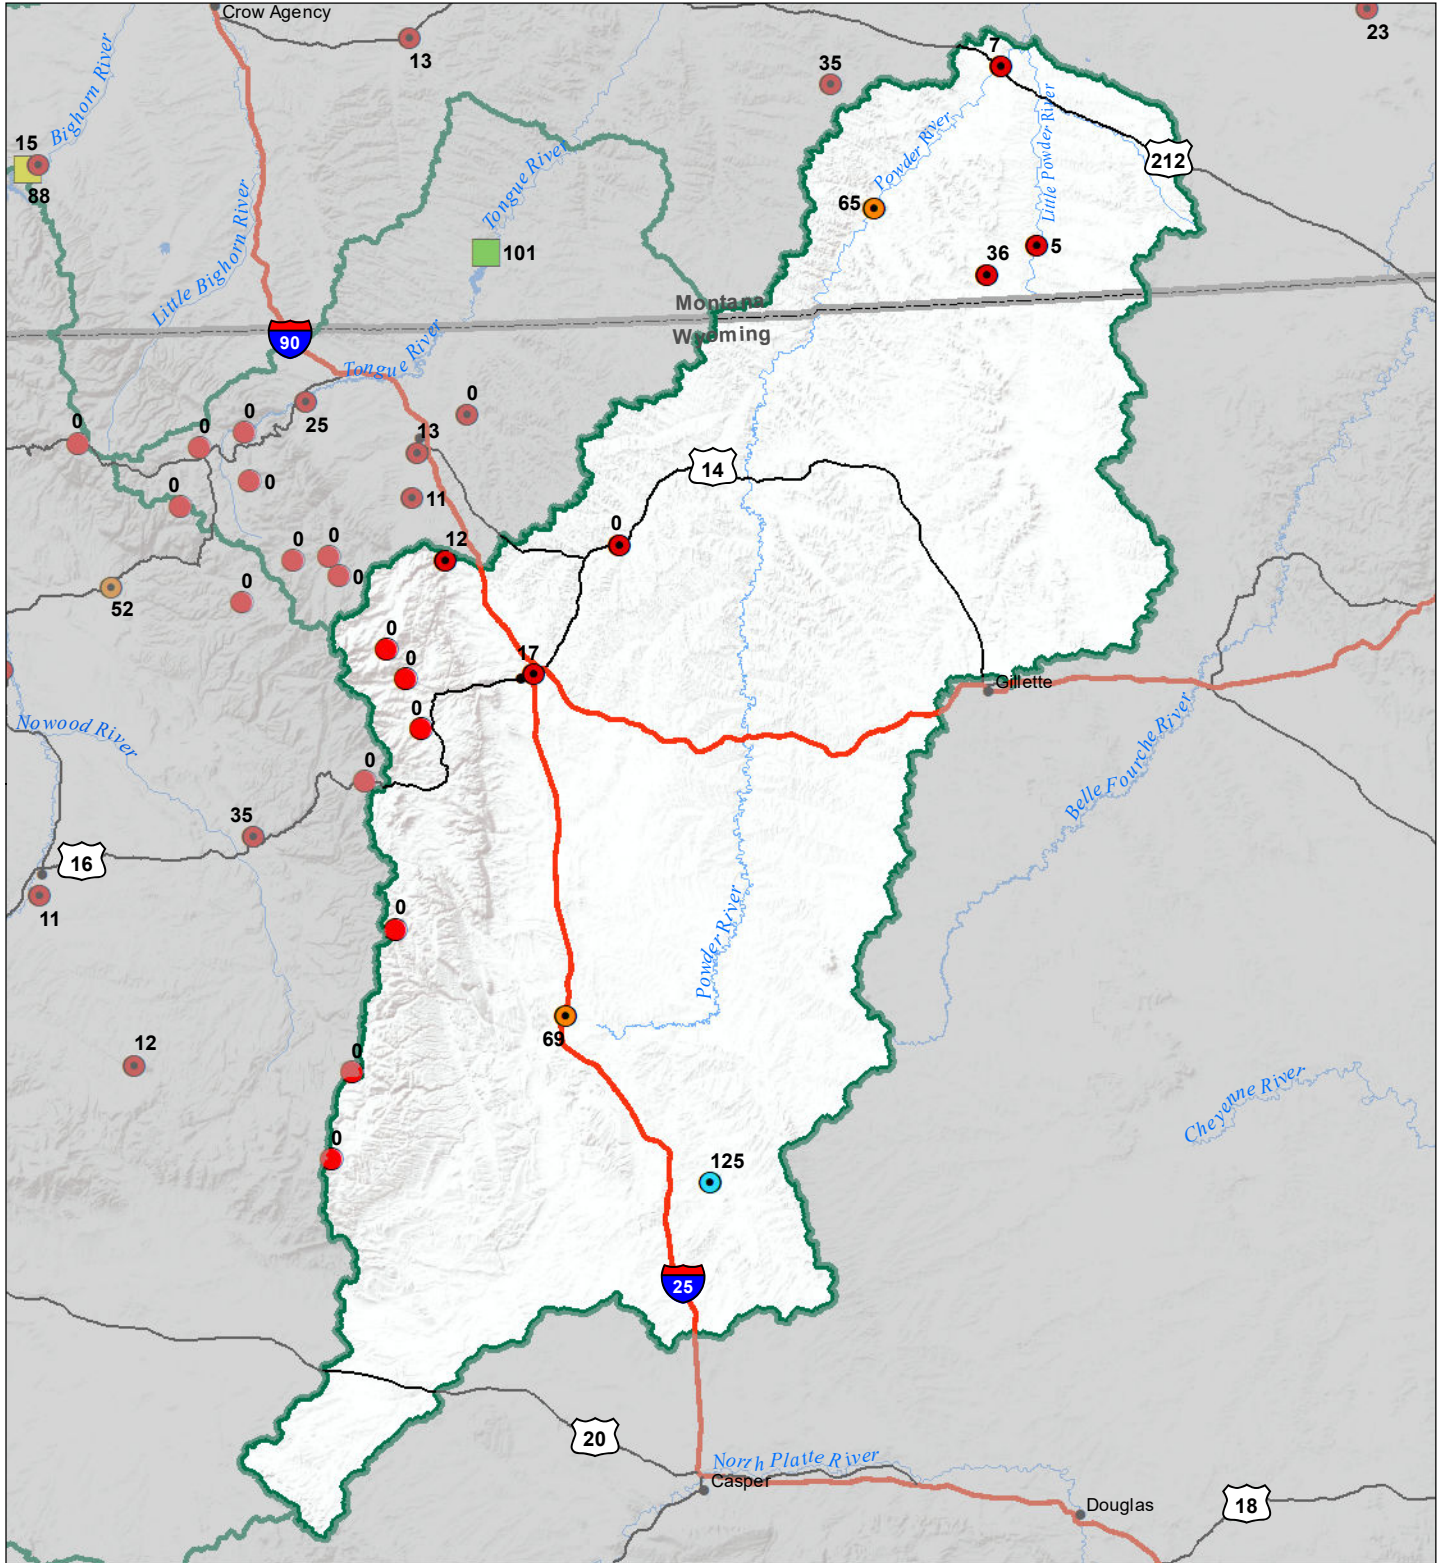

Powder River Basin Monthly Precipitation and Reservoir Levels Percentage of Normal October 1, 2021 (September 1, 2021 - October 1, 2021)

Precipitation Percent of Normal

SNOTEL		COOP/ACIS	
● > 150%	● 71 - 90%	● > 150%	● 71 - 90%
● 131 - 150%	● 51 - 70%	● 131 - 150%	● 51 - 70%
● 111 - 130%	● 1 - 50%	● 111 - 130%	● 1 - 50%
● 91 - 110%		● 91 - 110%	

Reservoirs Percent of Normal

■ > 150%
■ 131 - 150%
■ 111 - 130%
■ 91 - 110%
■ 71 - 90%
■ 51 - 70%
■ 1 - 50%